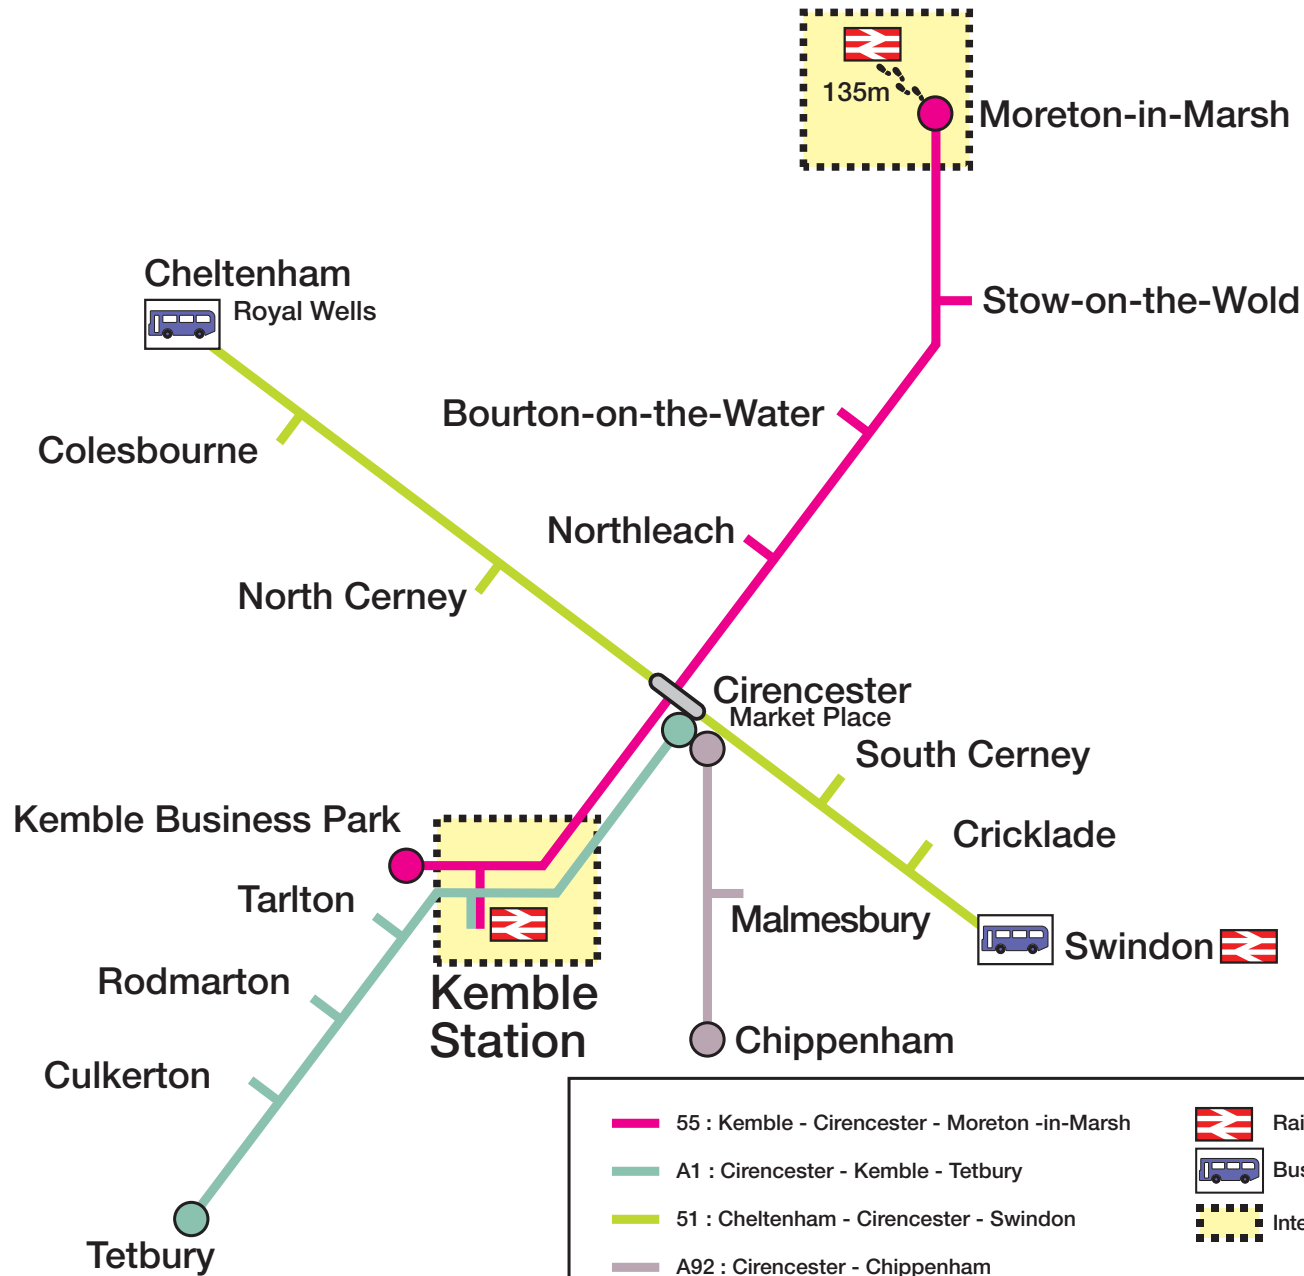

Main bus links from Kemble Station