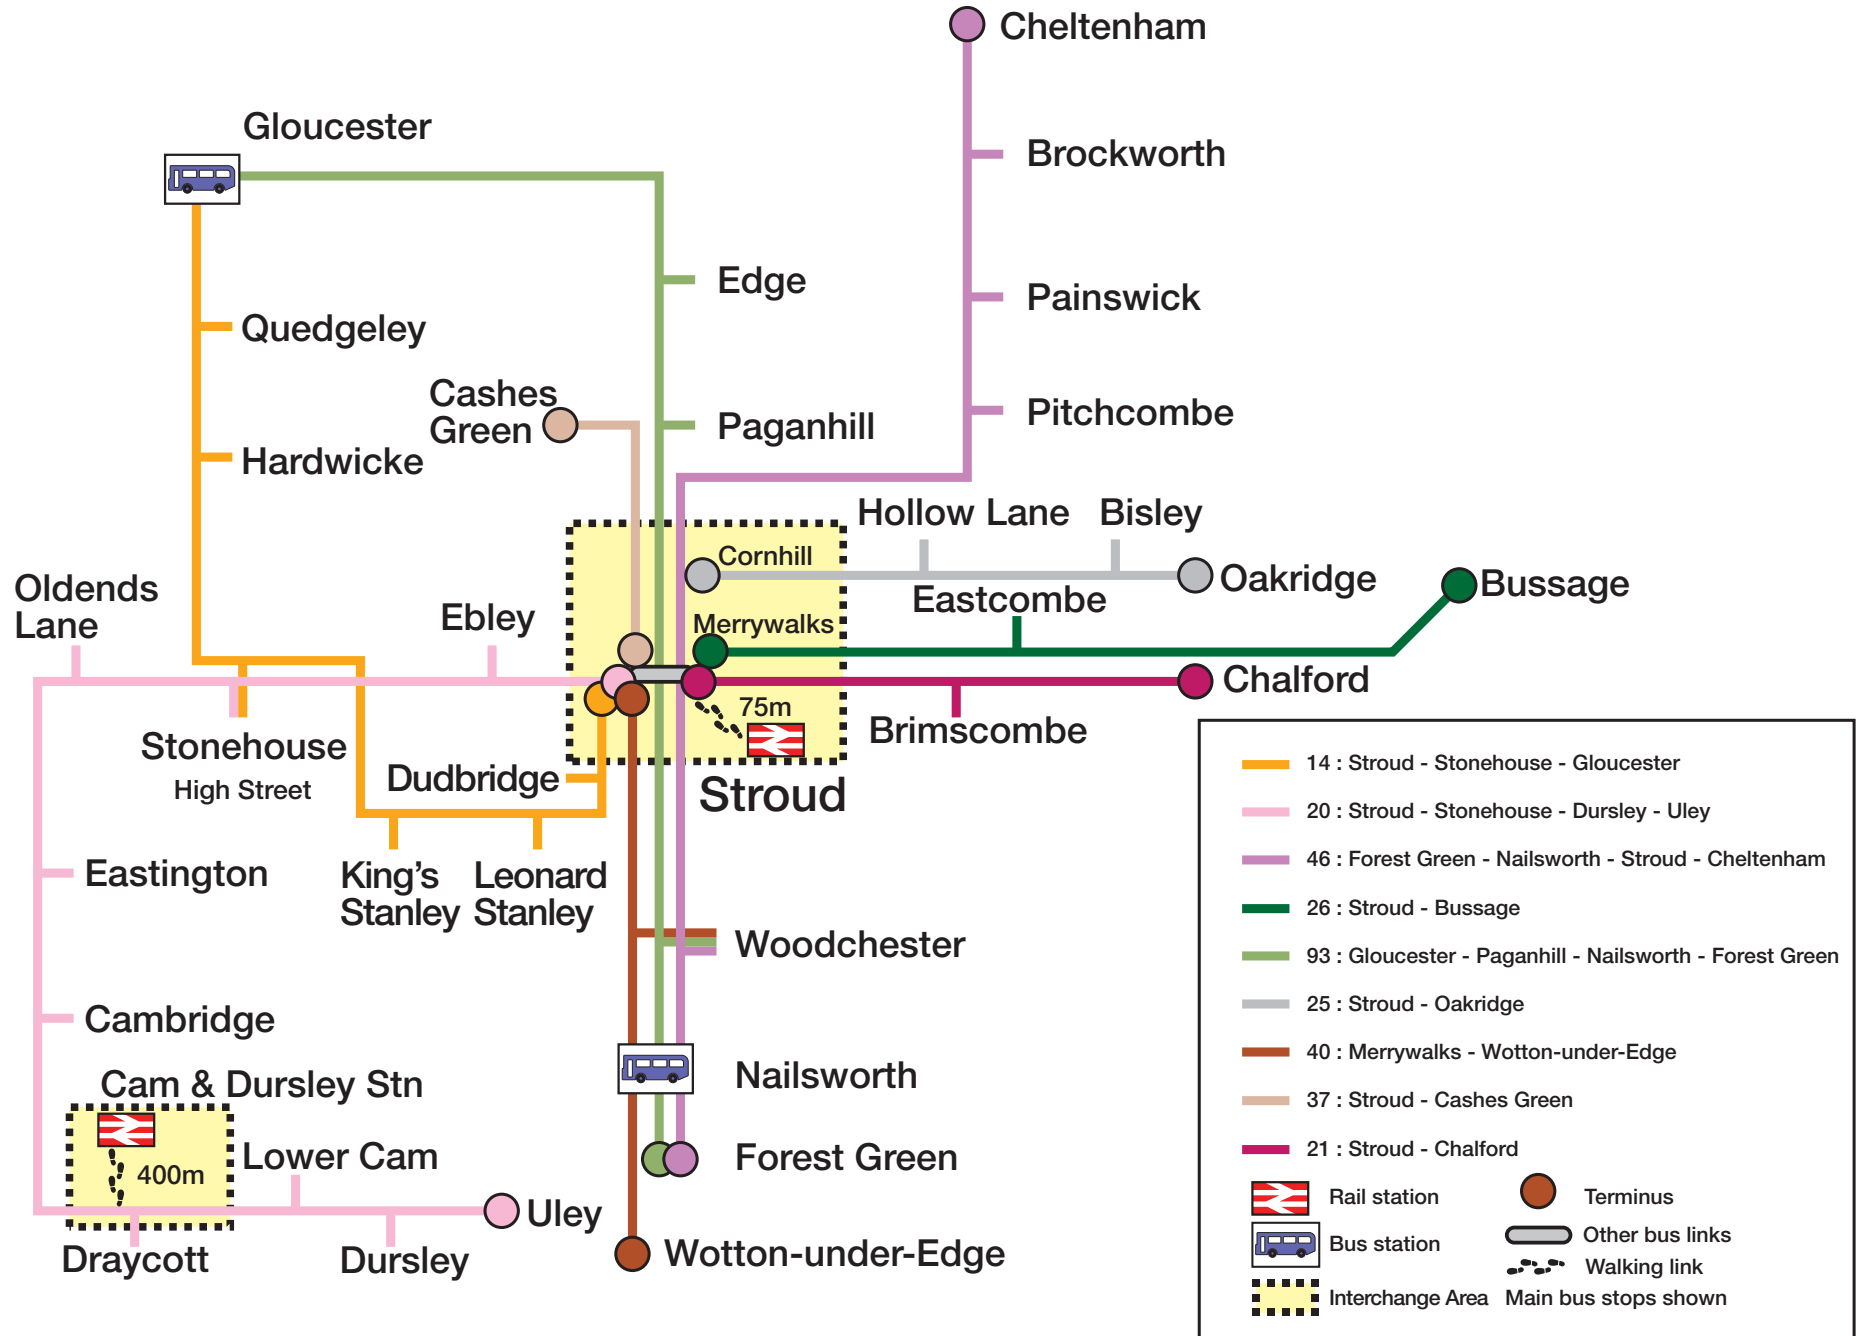

Main bus links from Stroud Station