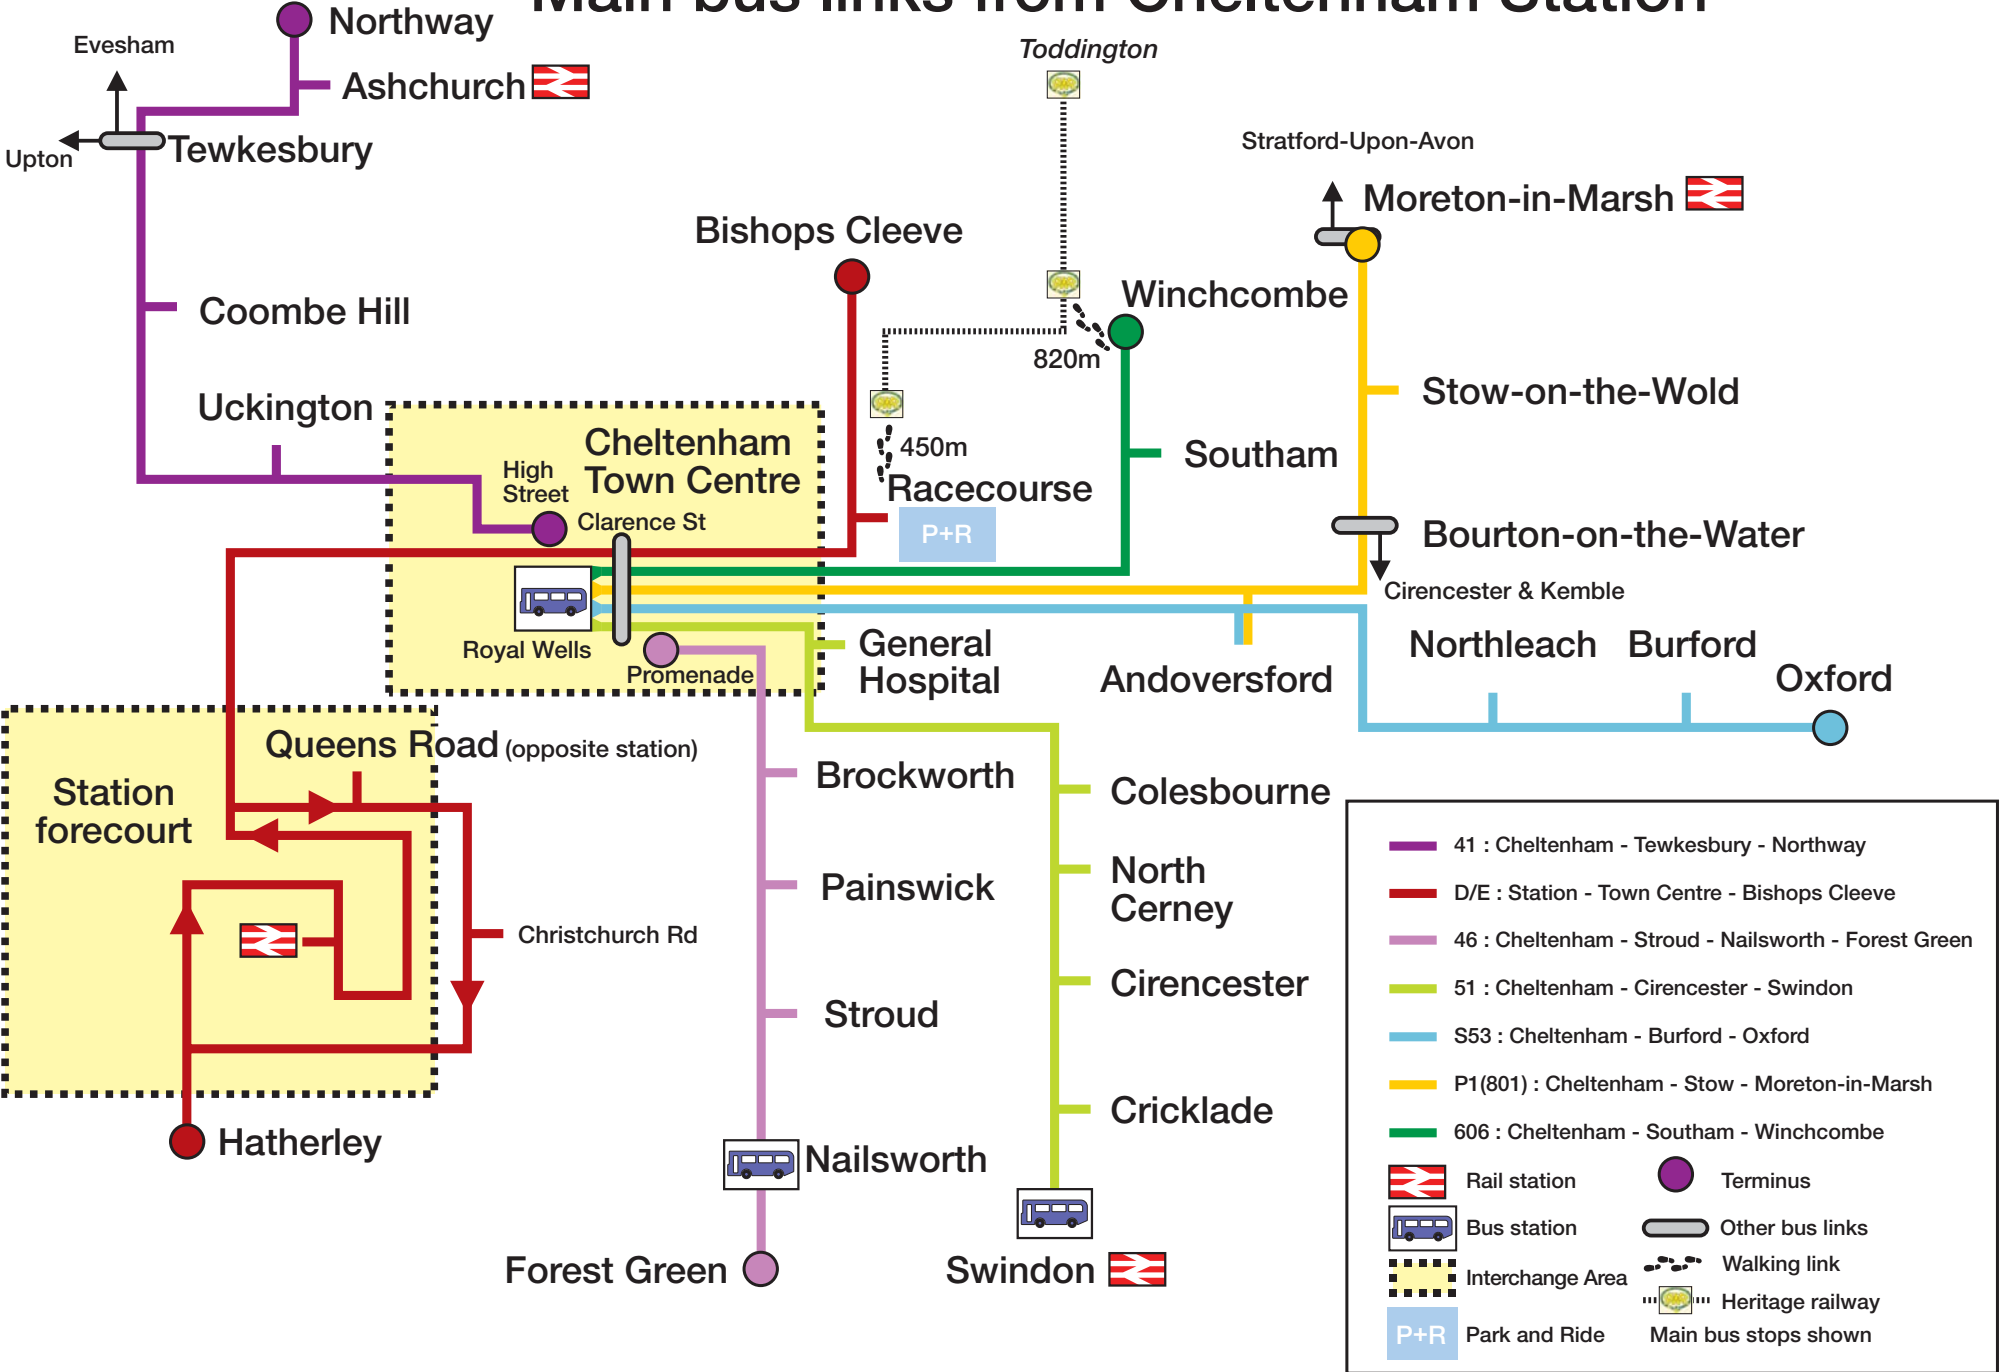

Main bus links from Cheltenham Station