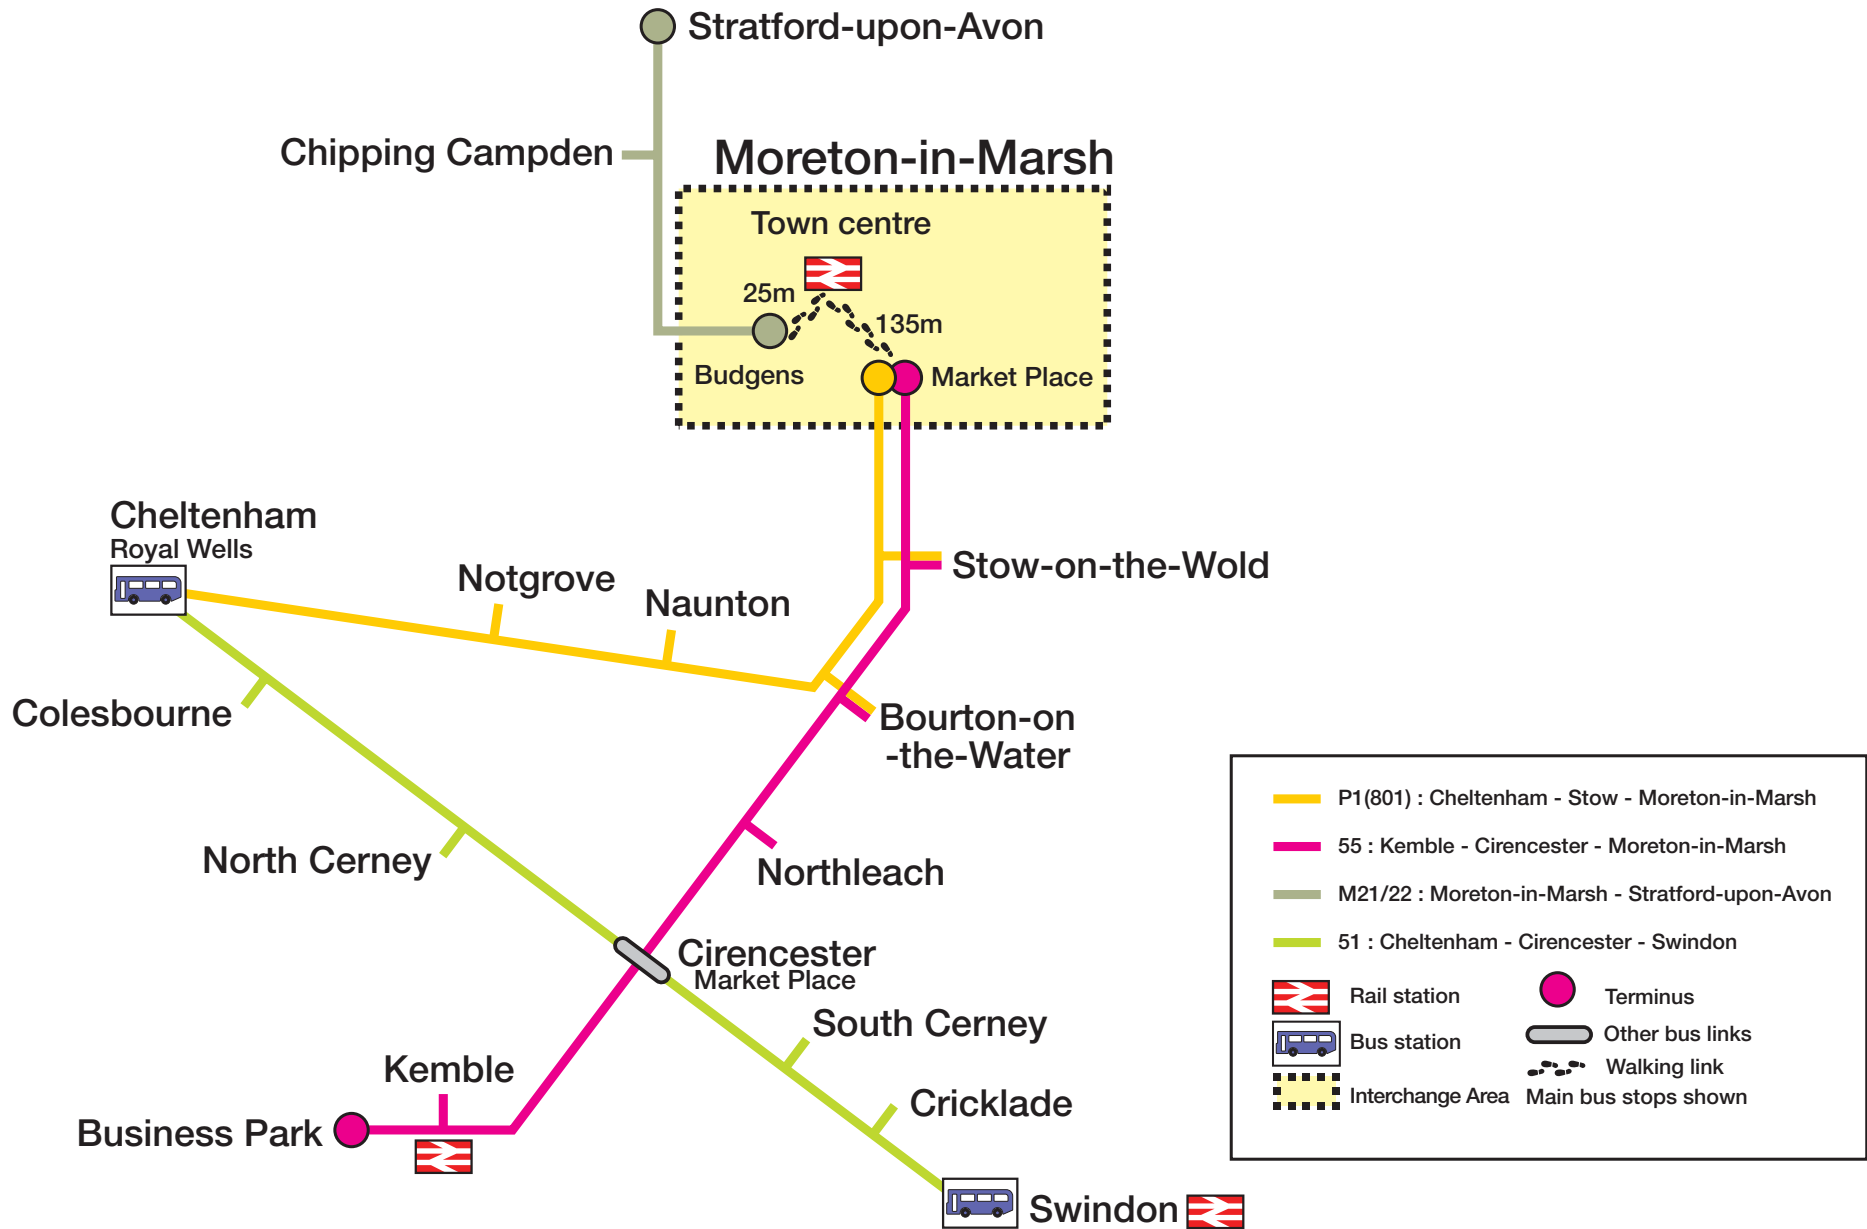

# Main bus links from Gloucester Station

# Main bus links from Moreton-in-Marsh Station

# Main bus links from Stonehouse Station

# Main bus links from Stroud Station