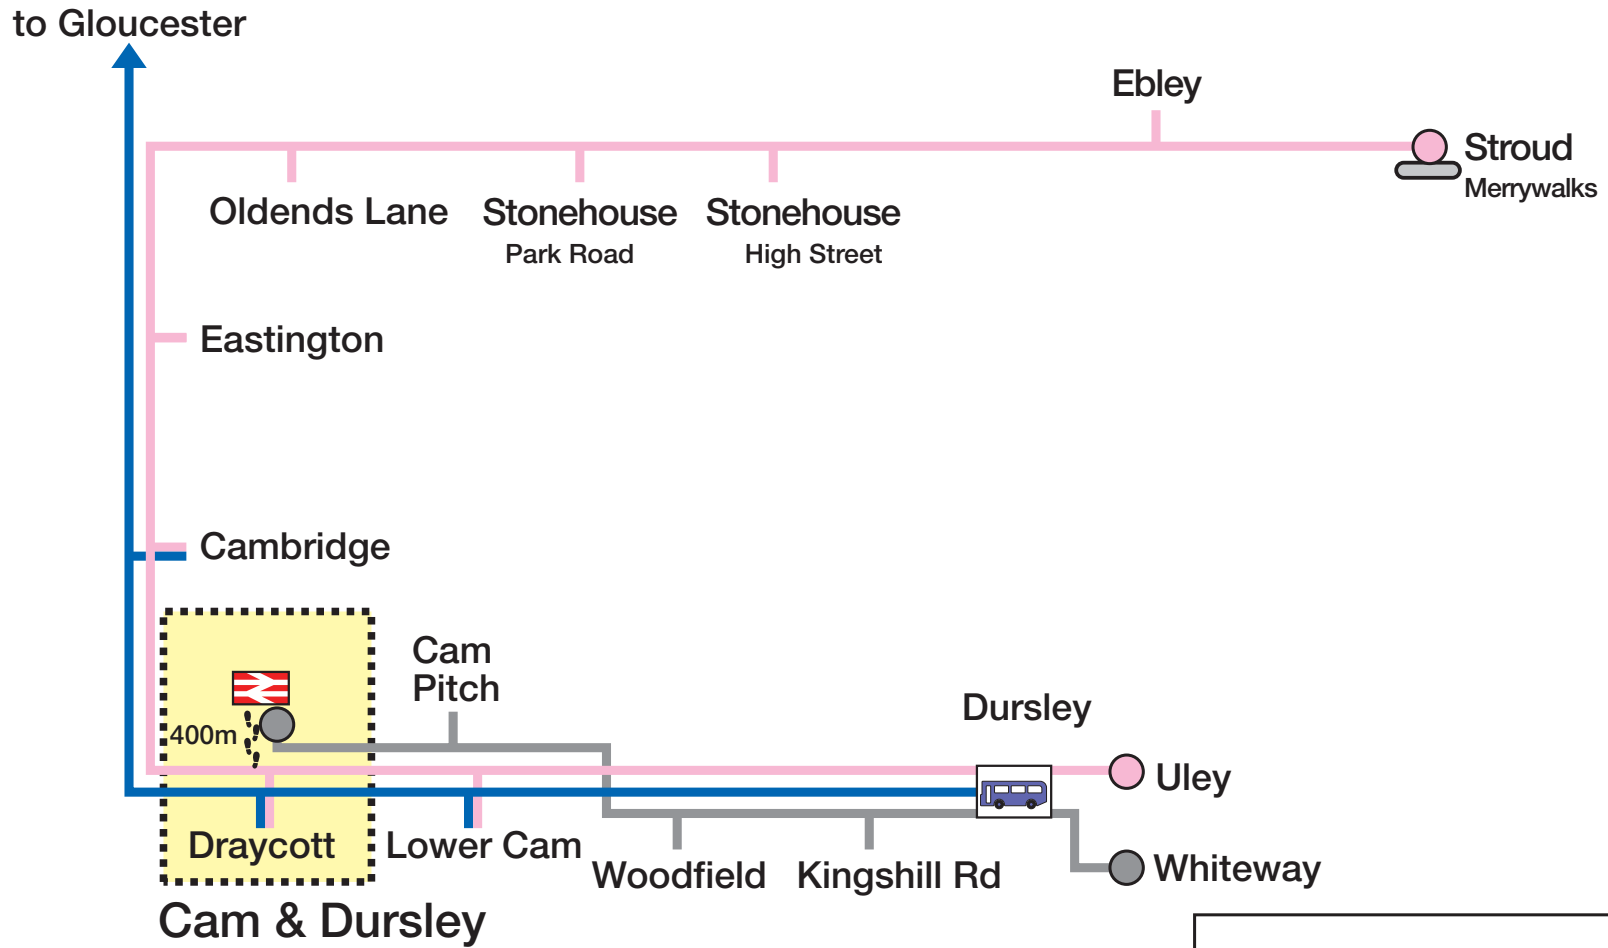

Main bus links from Cam & Dursley Station

	91 : Gloucester - Cam - Dursley		Terminus
	210 : Station - Cam - Dursley - Whiteway		Other bus links
	20 : Stroud - Stonehouse - Uley		Walking link
	Rail station		Interchange Area
	Bus station		Main bus stops shown