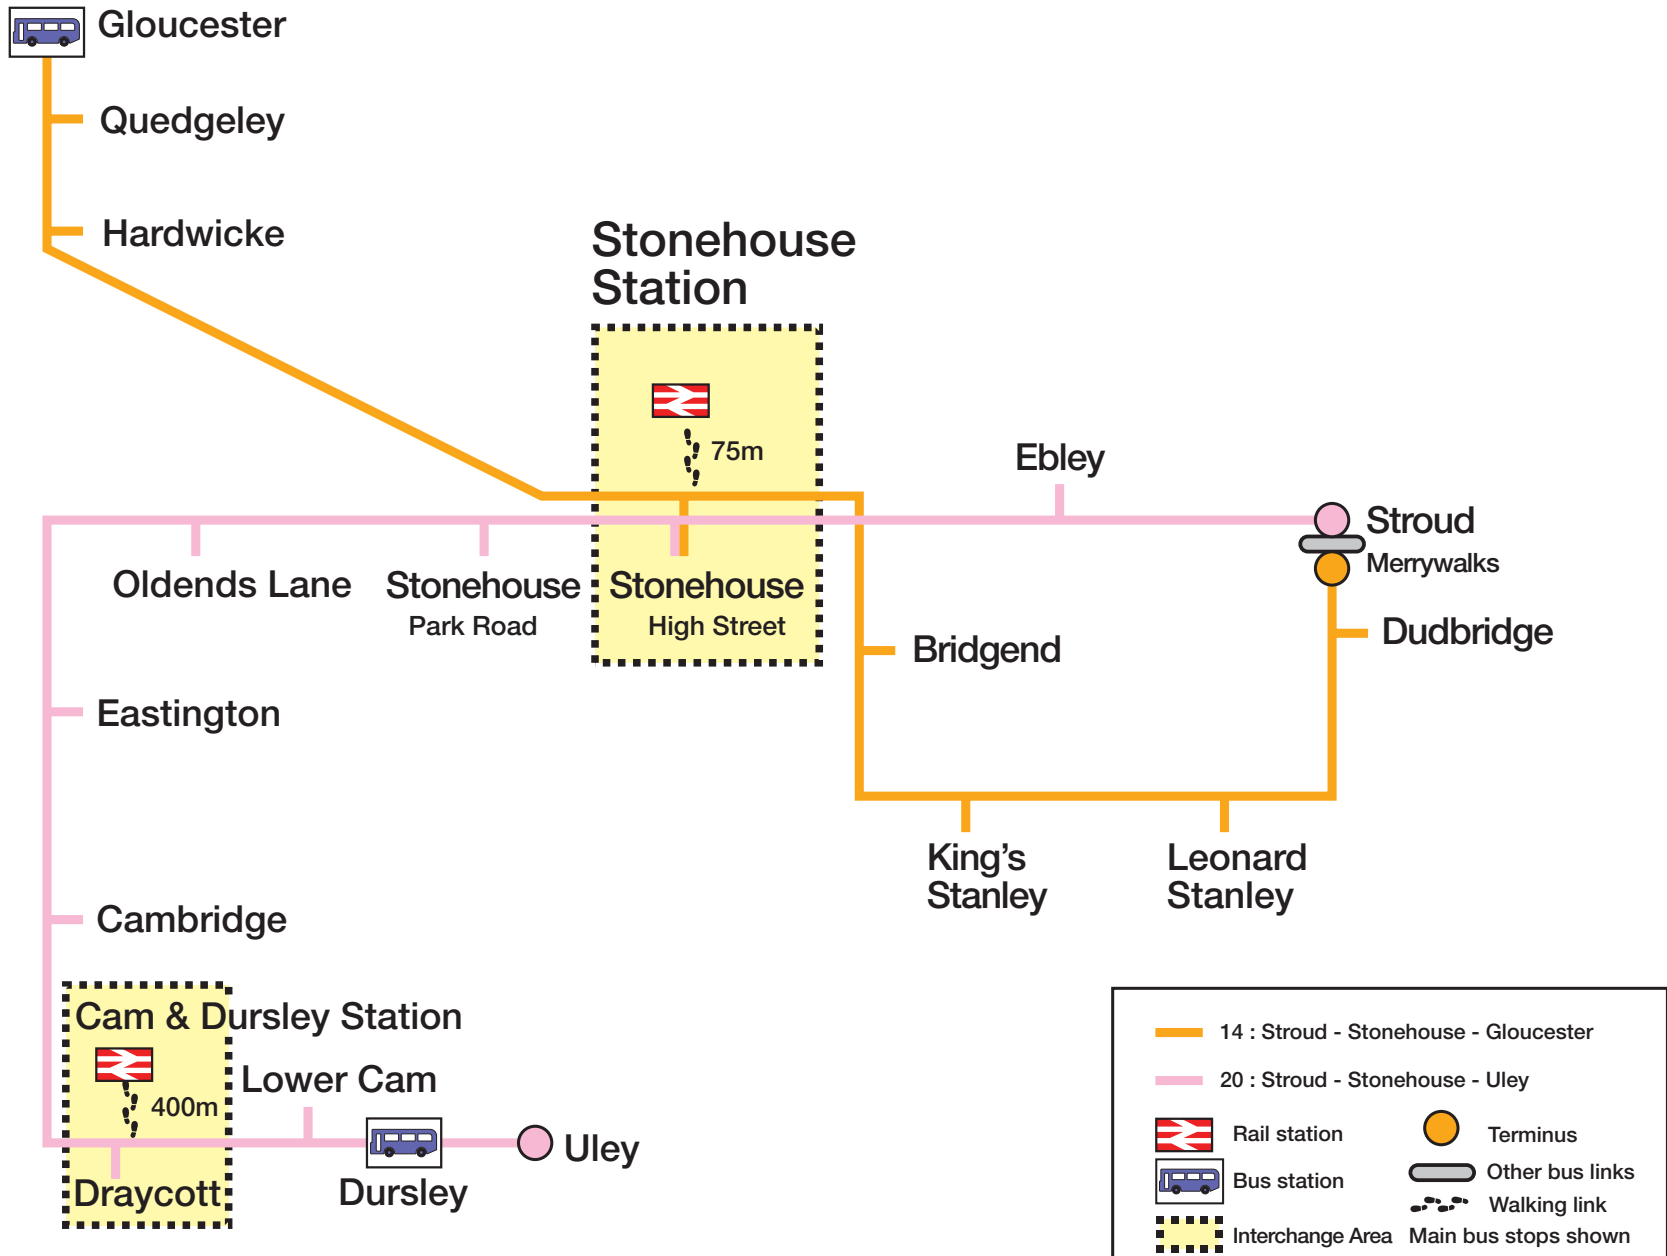

# Main bus links from Gloucester Station

# Main bus links from Kemble Station

# Main bus links from Moreton-in-Marsh Station

# Main bus links from Stonehouse Station