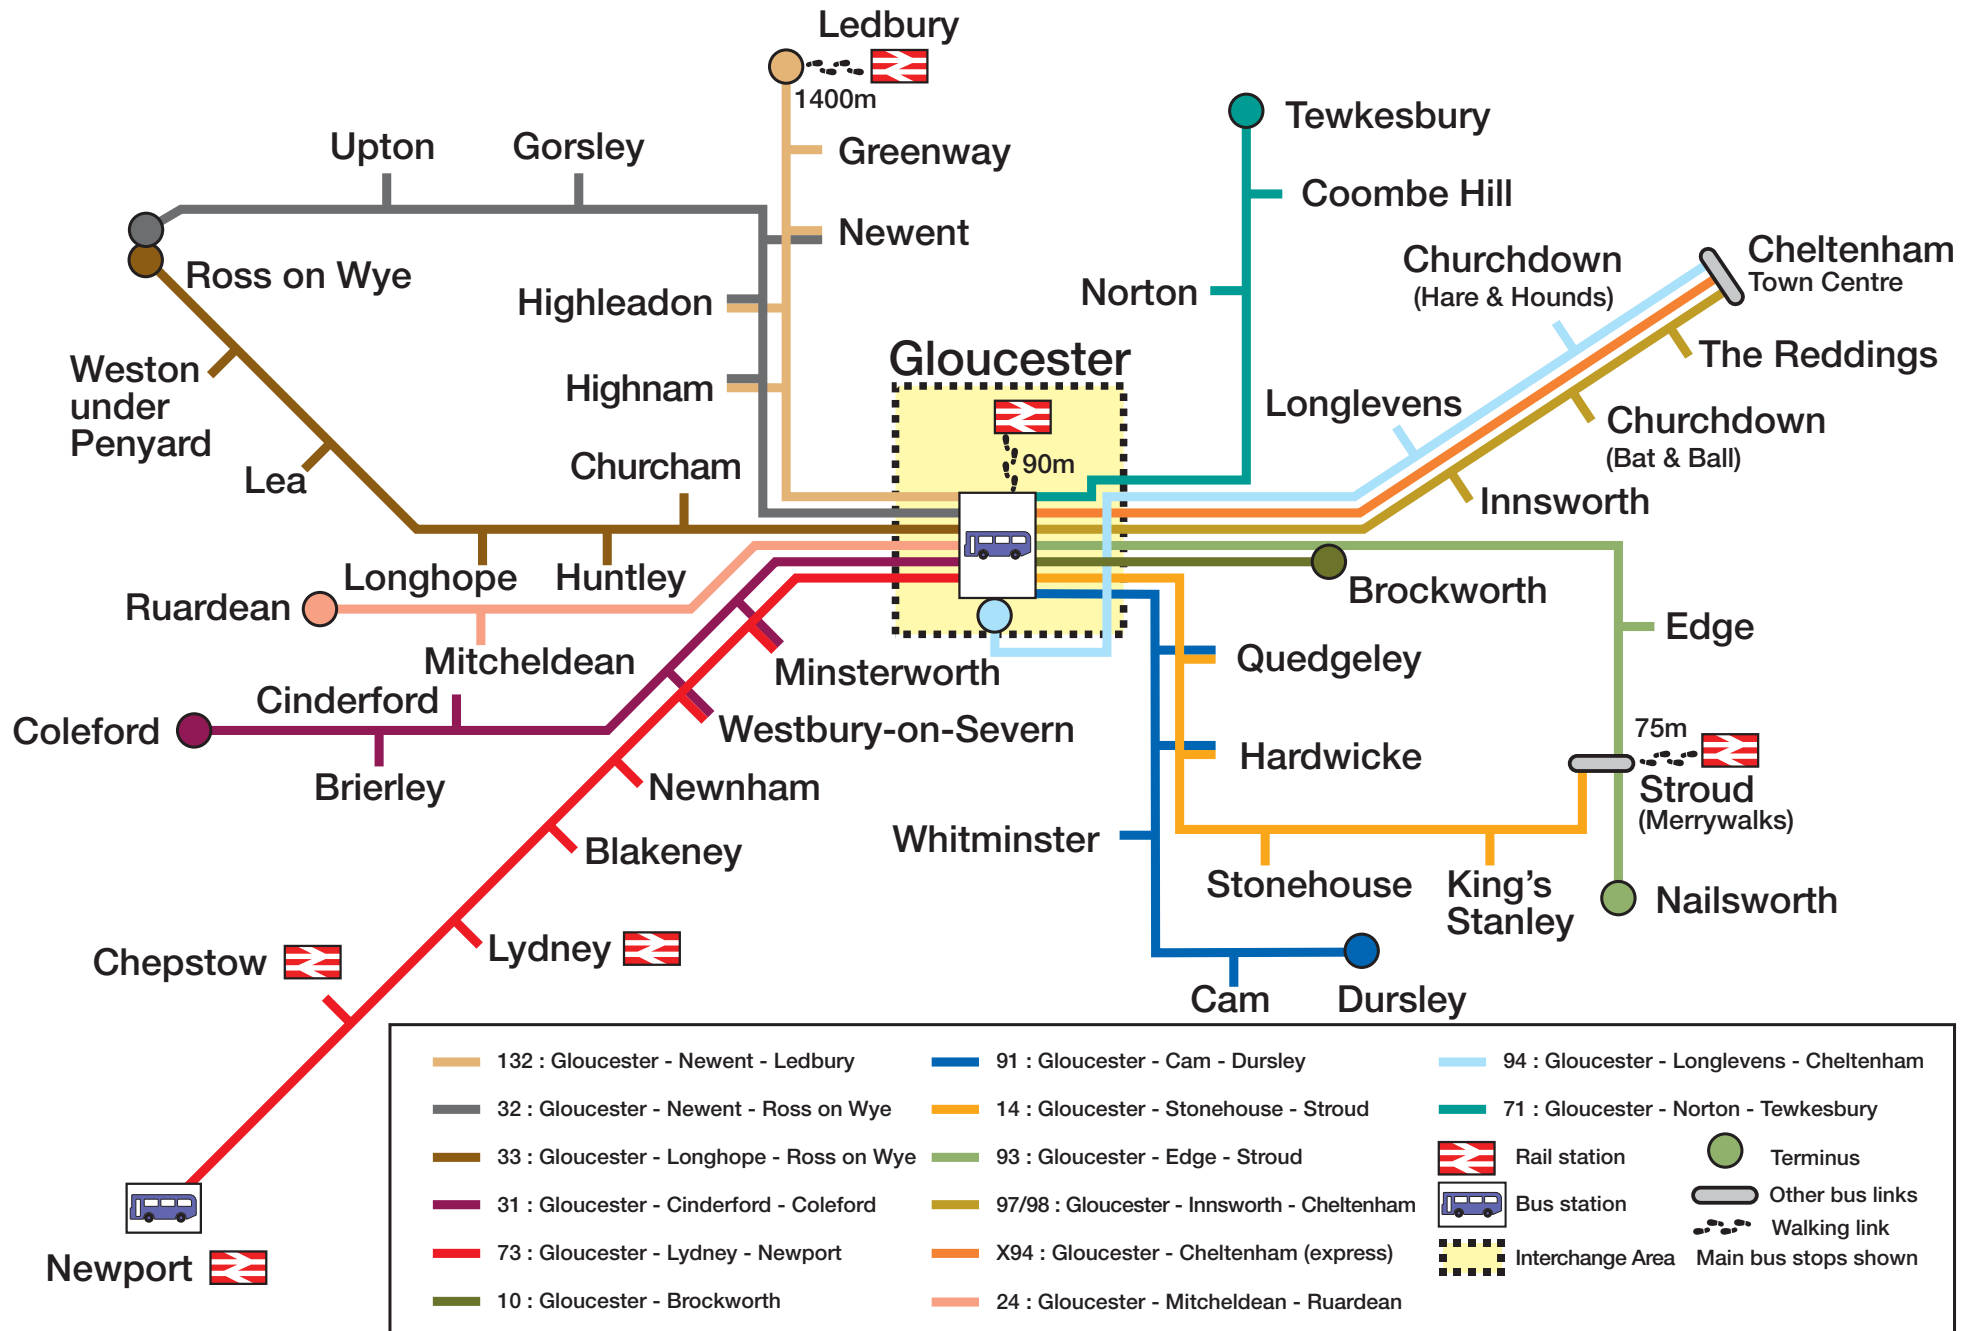

# Main bus links from Gloucester Station

# Main bus links from Moreton-in-Marsh Station

# Main bus links from Stonehouse Station

# Main bus links from Stroud Station