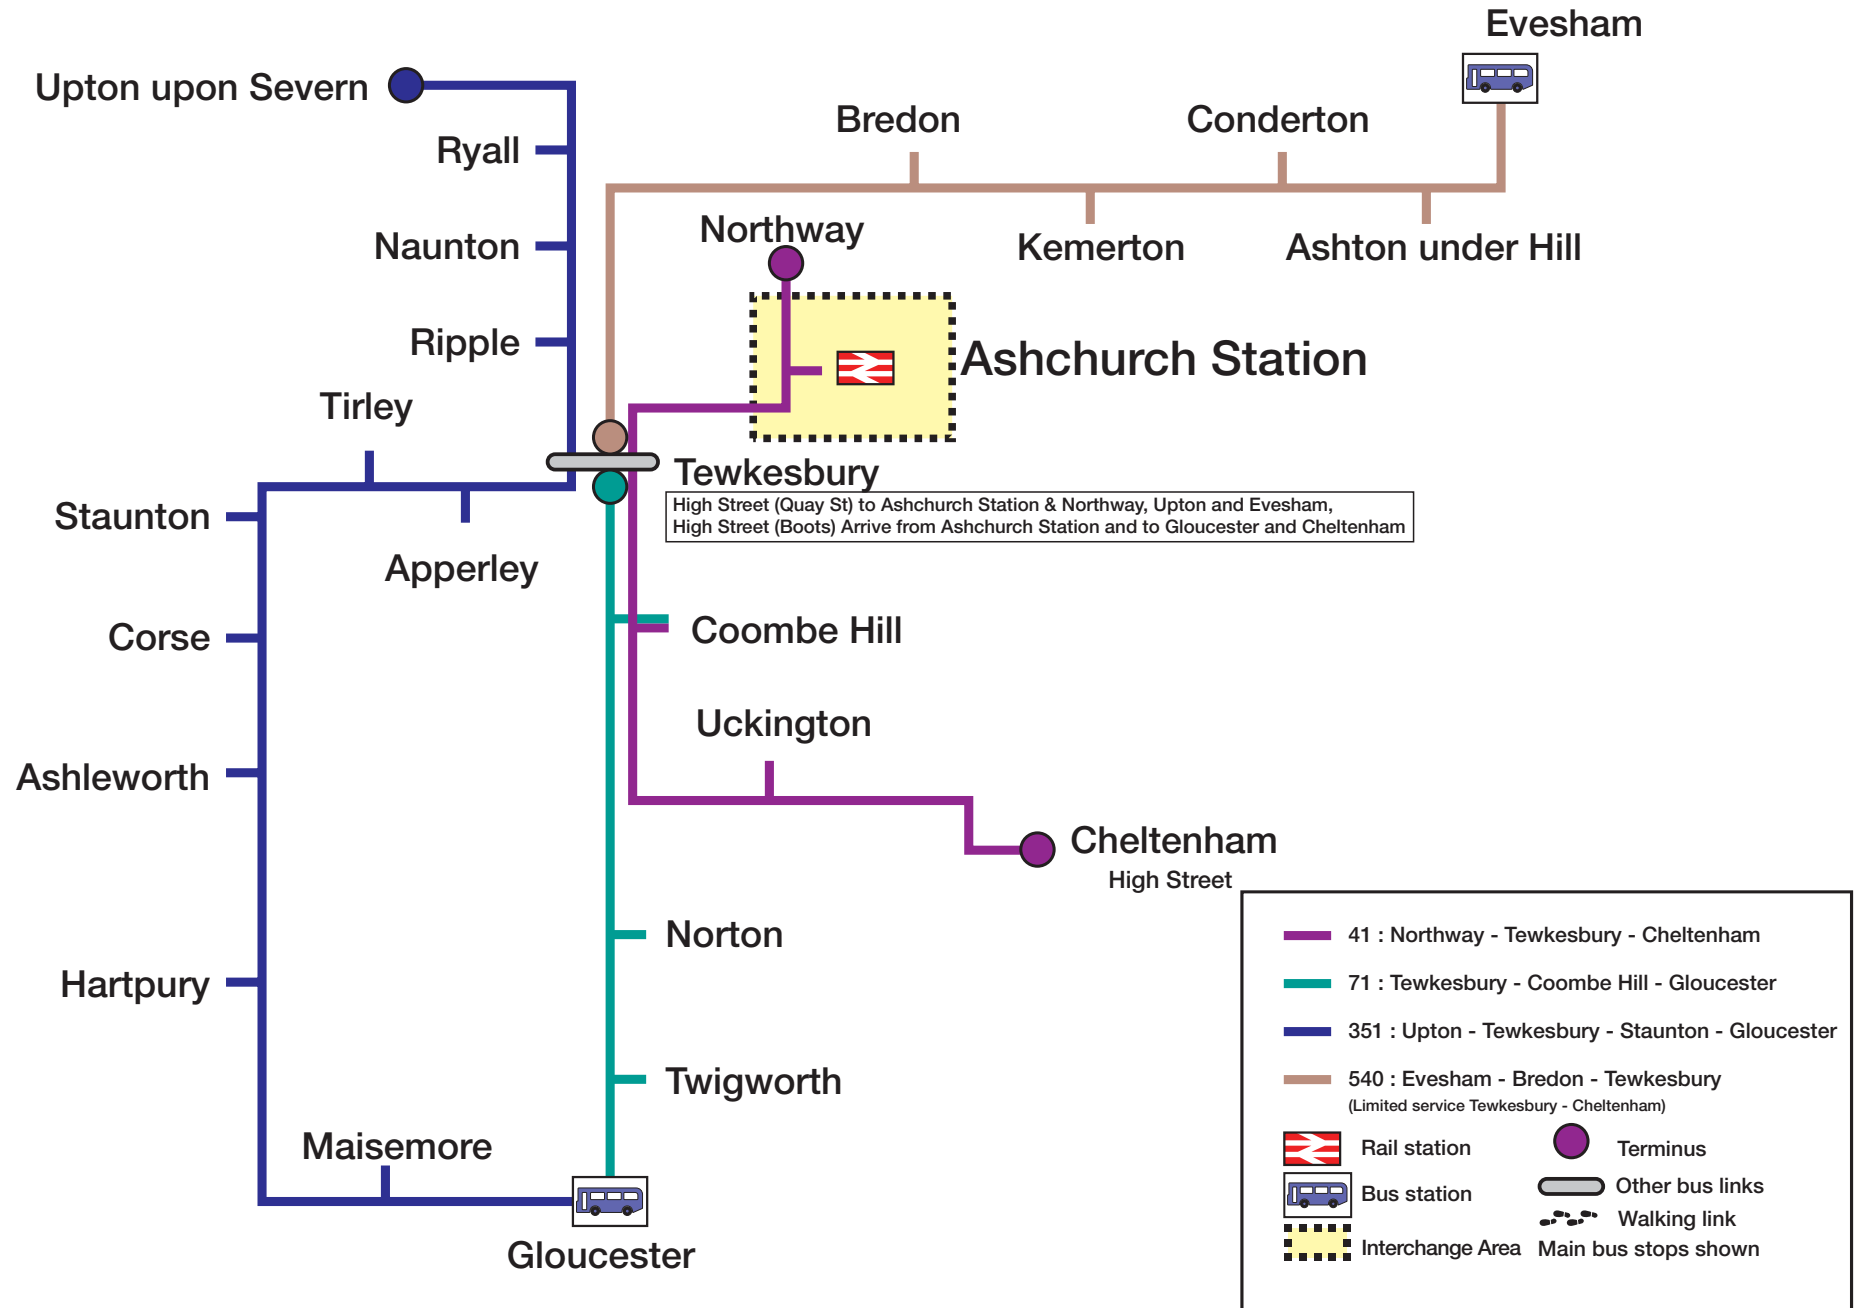

# Main bus links from Gloucester Station

# Main bus links from Cheltenham Station

# Main bus links from Moreton-in-Marsh Station

# Main bus links from Stonehouse Station