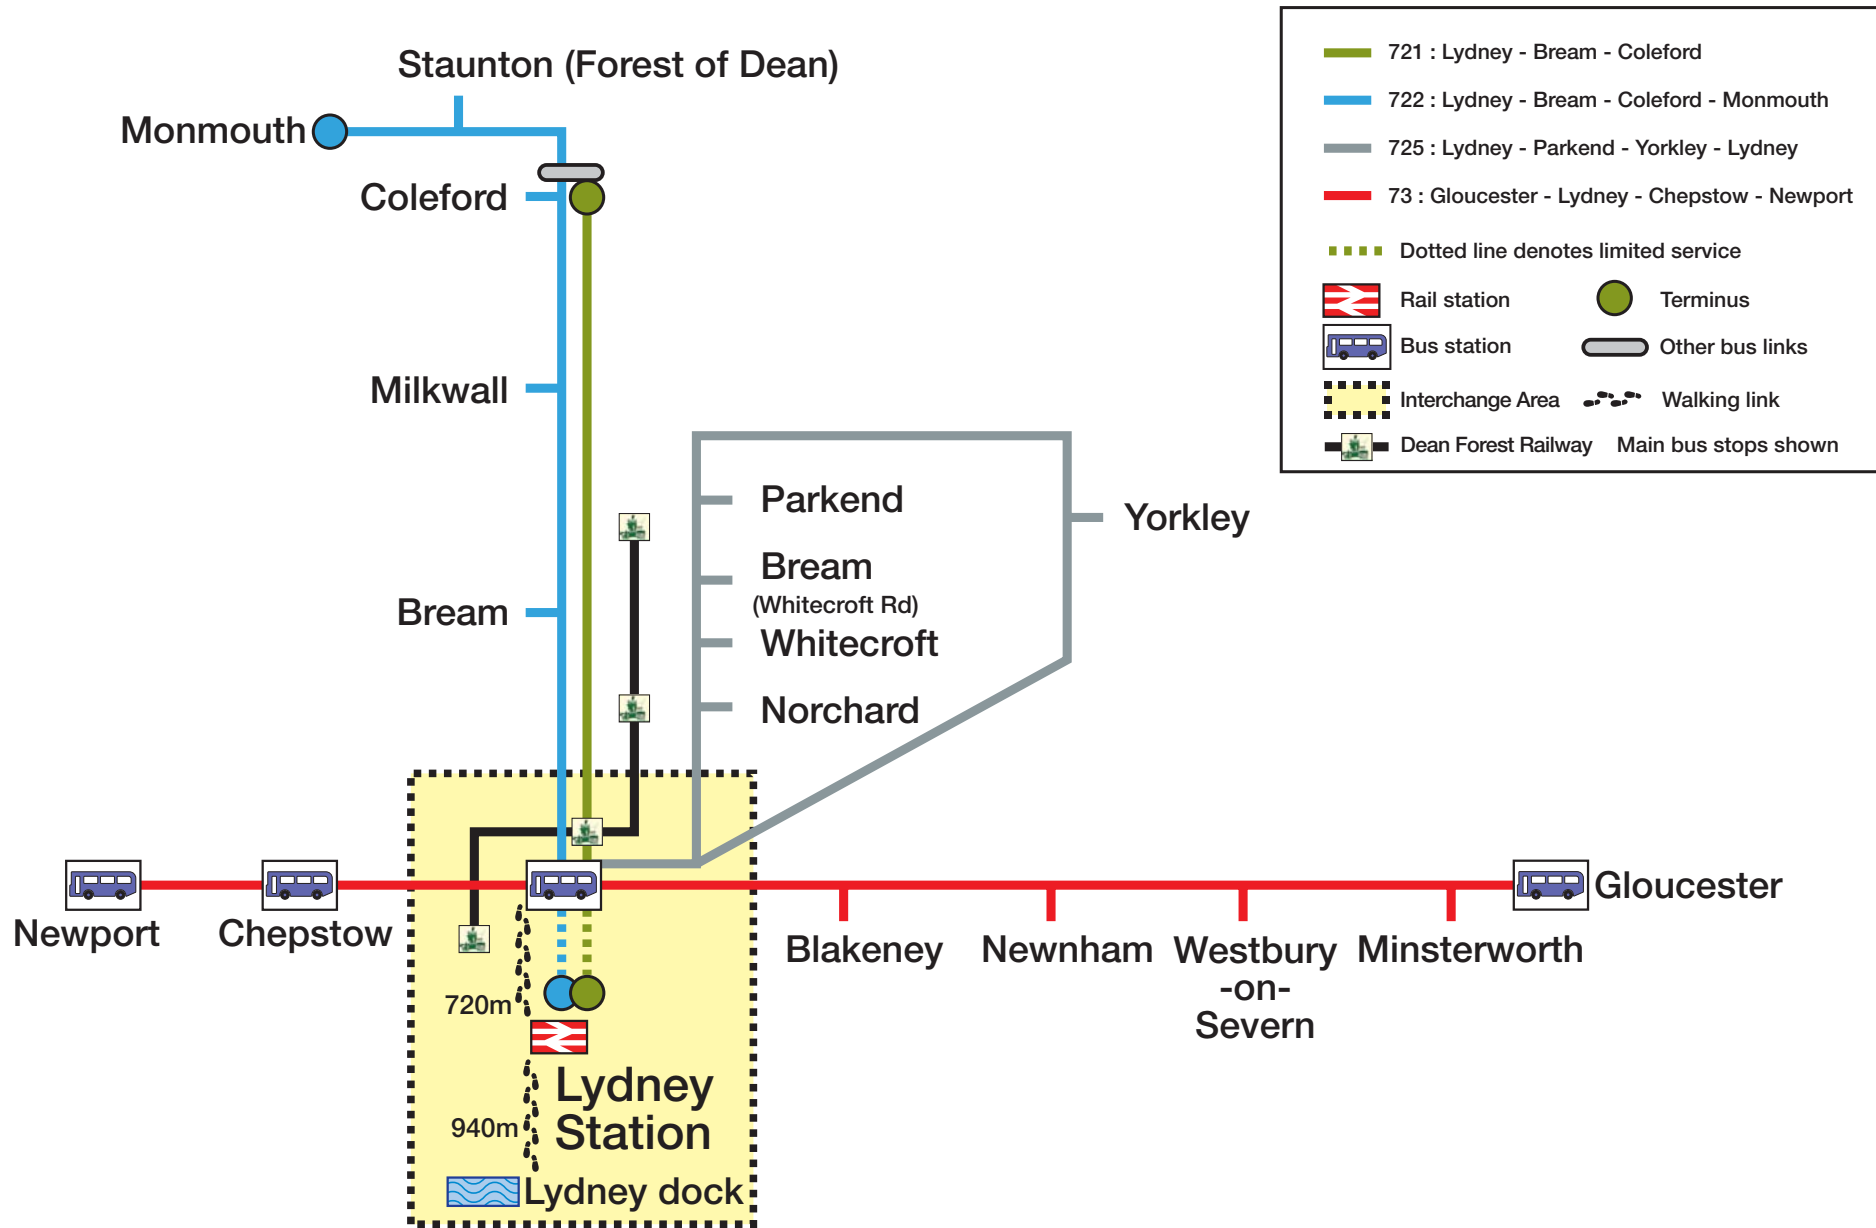

# Main bus links from Stonehouse Station

# Main bus links from Stroud Station

# Main bus links from Cam & Dursley Station

	91 : Gloucester - Cam - Dursley		Terminus
	210 : Station - Cam - Dursley - Whiteway		Other bus links
	20 : Stroud - Stonehouse - Uley		Walking link
	Rail station		Interchange Area
	Bus station		Main bus stops shown

# Main bus links from Lydney Station