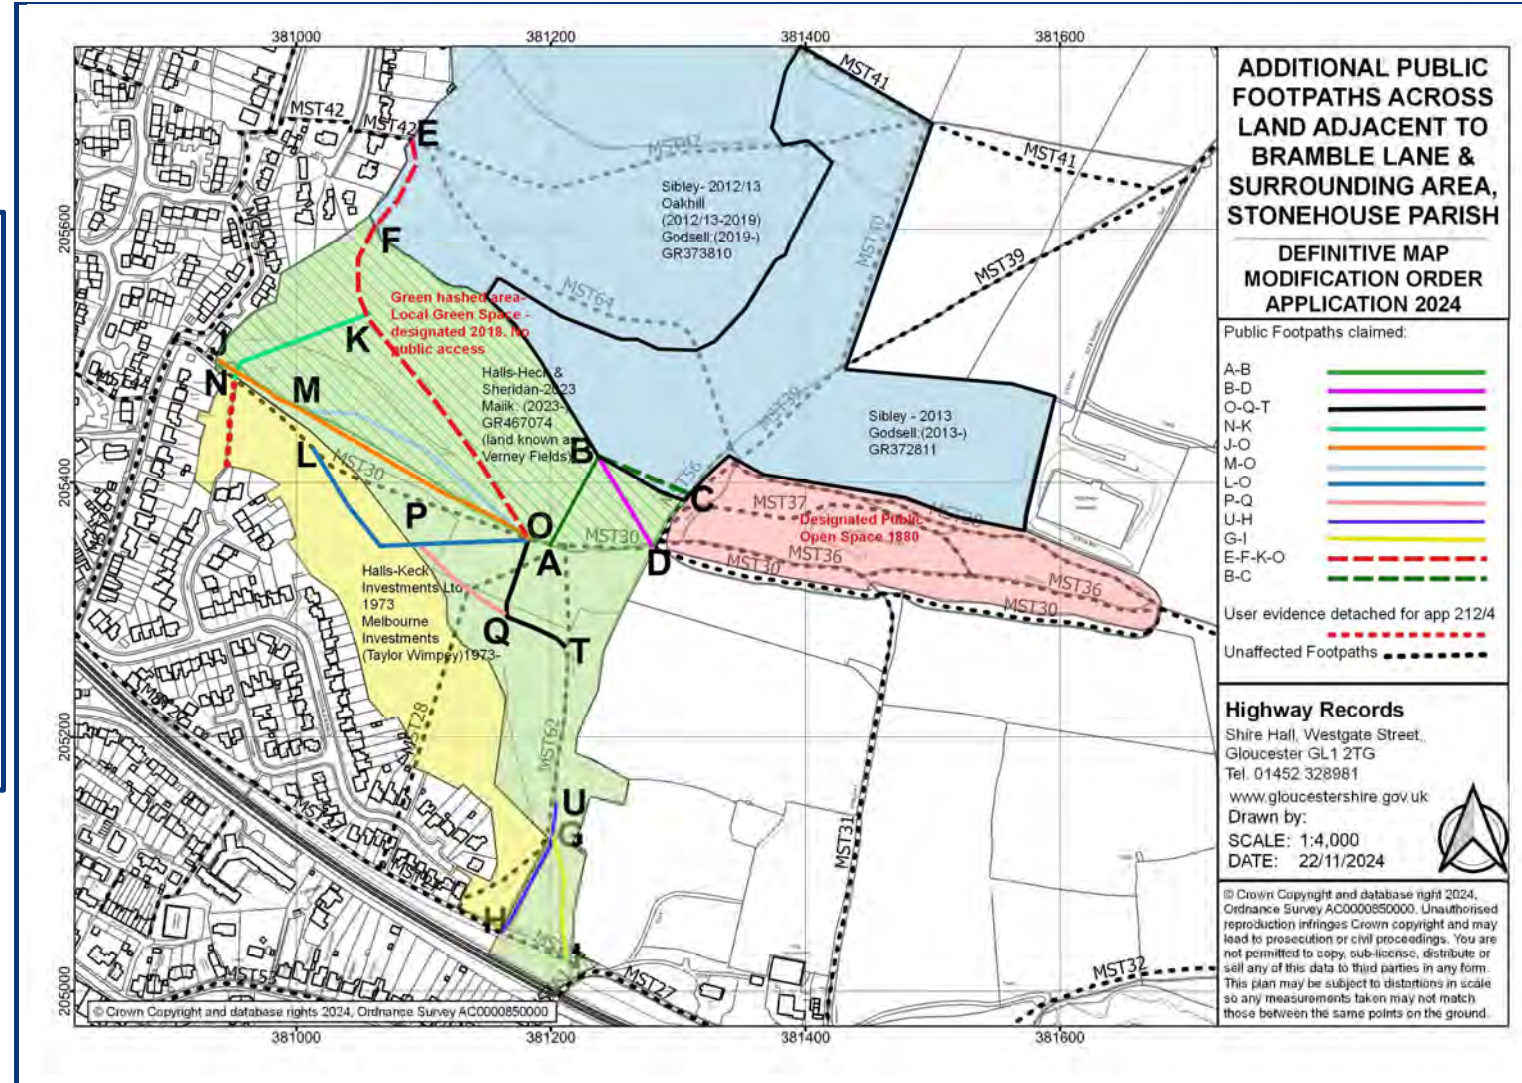

Commons & Rights of Way Committee

10 December 2024

**FIVE APPLICATIONS FOR MODIFICATION ORDERS TO ADD
PUBLIC FOOTPATHS ACROSS LAND ADJACENT TO BRAMBLE
LANE & THE SURROUNDING AREA, STONEHOUSE PARISH,
GLOUCESTERSHIRE**

(ref:573/11/212(6)(7)(8)(9)(10))

Location plan

Living our values every day

Slide 2

Application: to add 12 sections of public footpath across land known as 'Verney Fields' and the surrounding area. Stonehouse Parish

Living our values every day

Slide 3

Photos supplied by local walkers of the claimed routes

2018

2023

1 March 2023 -
Route J-O

Living our values every day

Accountable