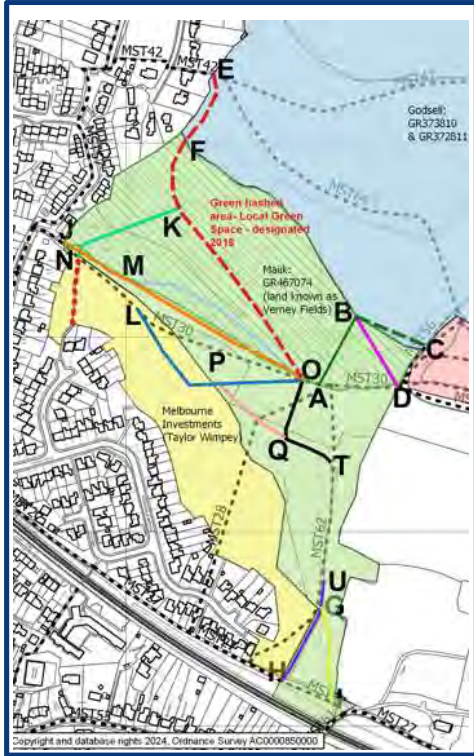

Commons & Rights of Way Committee

10 December 2024

**FIVE APPLICATIONS FOR MODIFICATION ORDERS TO ADD
PUBLIC FOOTPATHS ACROSS LAND ADJACENT TO BRAMBLE
LANE & THE SURROUNDING AREA, STONEHOUSE PARISH,
GLOUCESTERSHIRE**

(ref:573/11/212(6)(7)(8)(9)(10))

Location plan

Living our values every day

Slide 2

Application: to add 12 sections of public footpath across land known as 'Verney Fields' and the surrounding area. Stonehouse Parish

Living our values every day

Slide 3

Photos supplied by local walkers of the claimed routes

2018

2023

1 March 2023 -
Route J-O

Living our values every day

Accountable