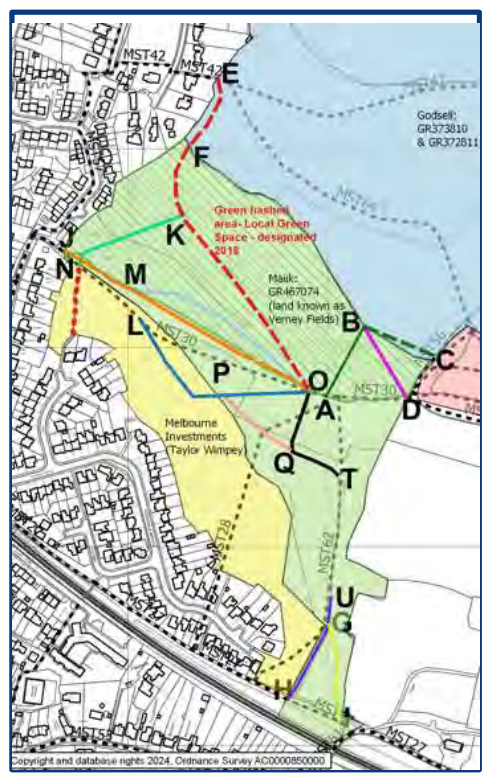

3 May 2023 – J-K-F-E

Living our values every day

- Accountable
- Integrity
- Empower
- Respect
- Excellence

Slide 6