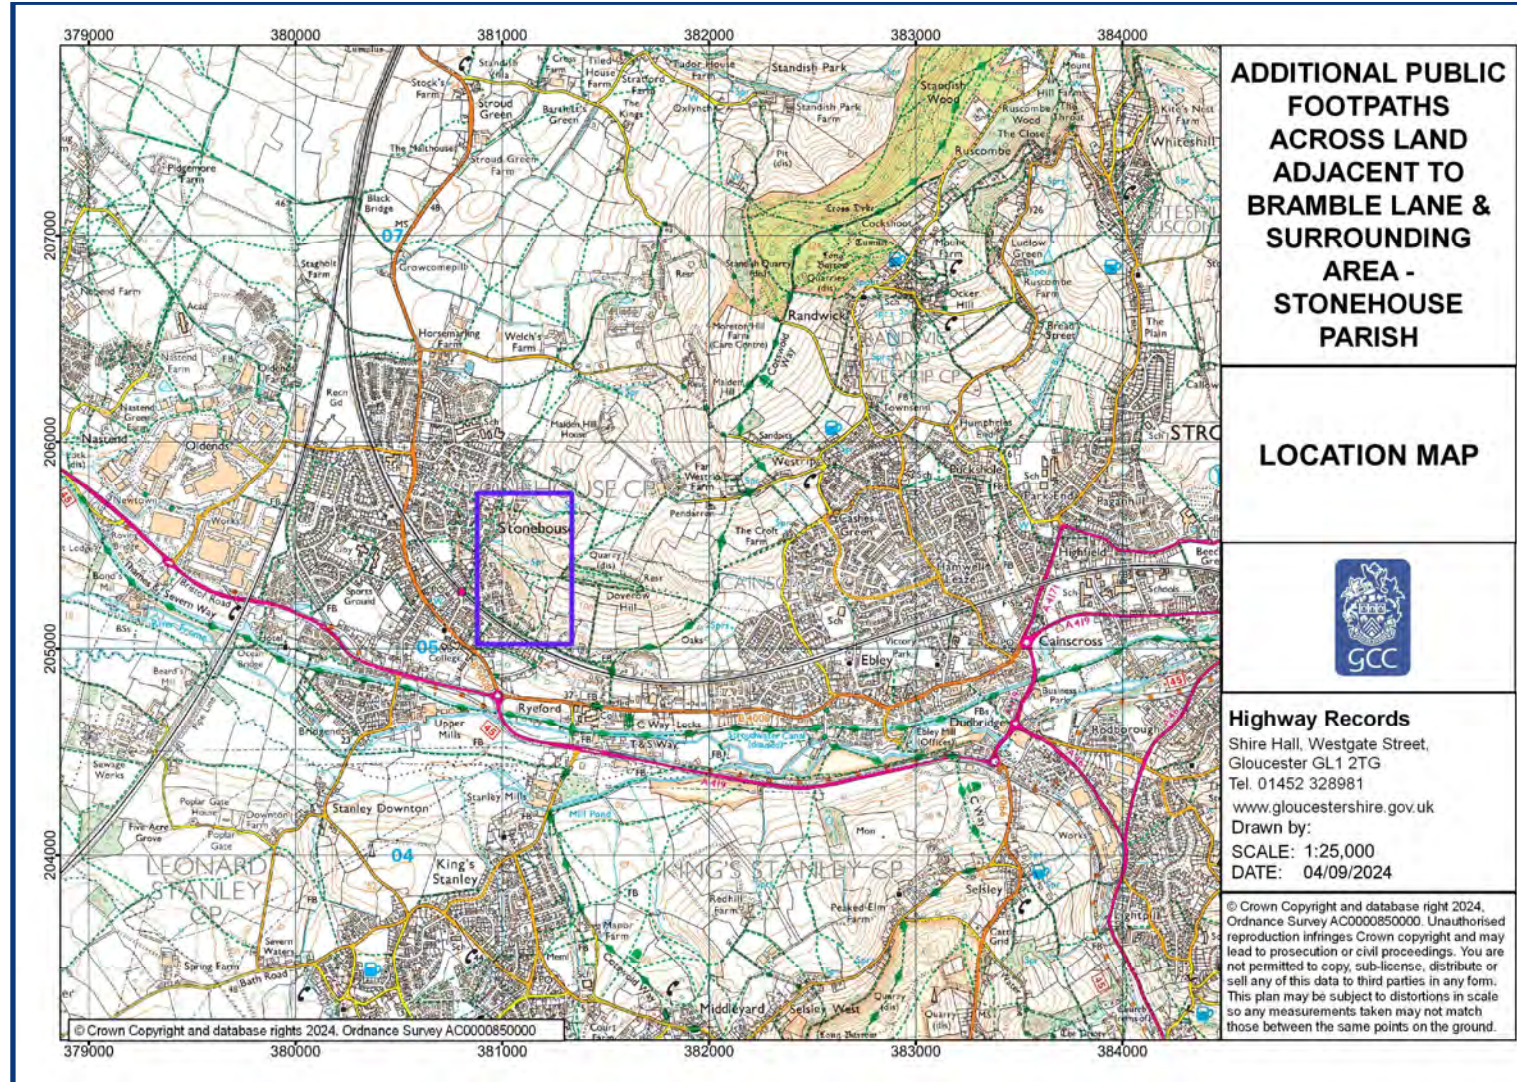

Commons & Rights of Way Committee

10 December 2024

**FIVE APPLICATIONS FOR MODIFICATION ORDERS TO ADD
PUBLIC FOOTPATHS ACROSS LAND ADJACENT TO BRAMBLE
LANE & THE SURROUNDING AREA, STONEHOUSE PARISH,
GLOUCESTERSHIRE**

(ref:573/11/212(6)(7)(8)(9)(10))

Location plan

Living our values every day

Slide 2

Application: to add 12 sections of public footpath across land known as 'Verney Fields' and the surrounding area. Stonehouse Parish