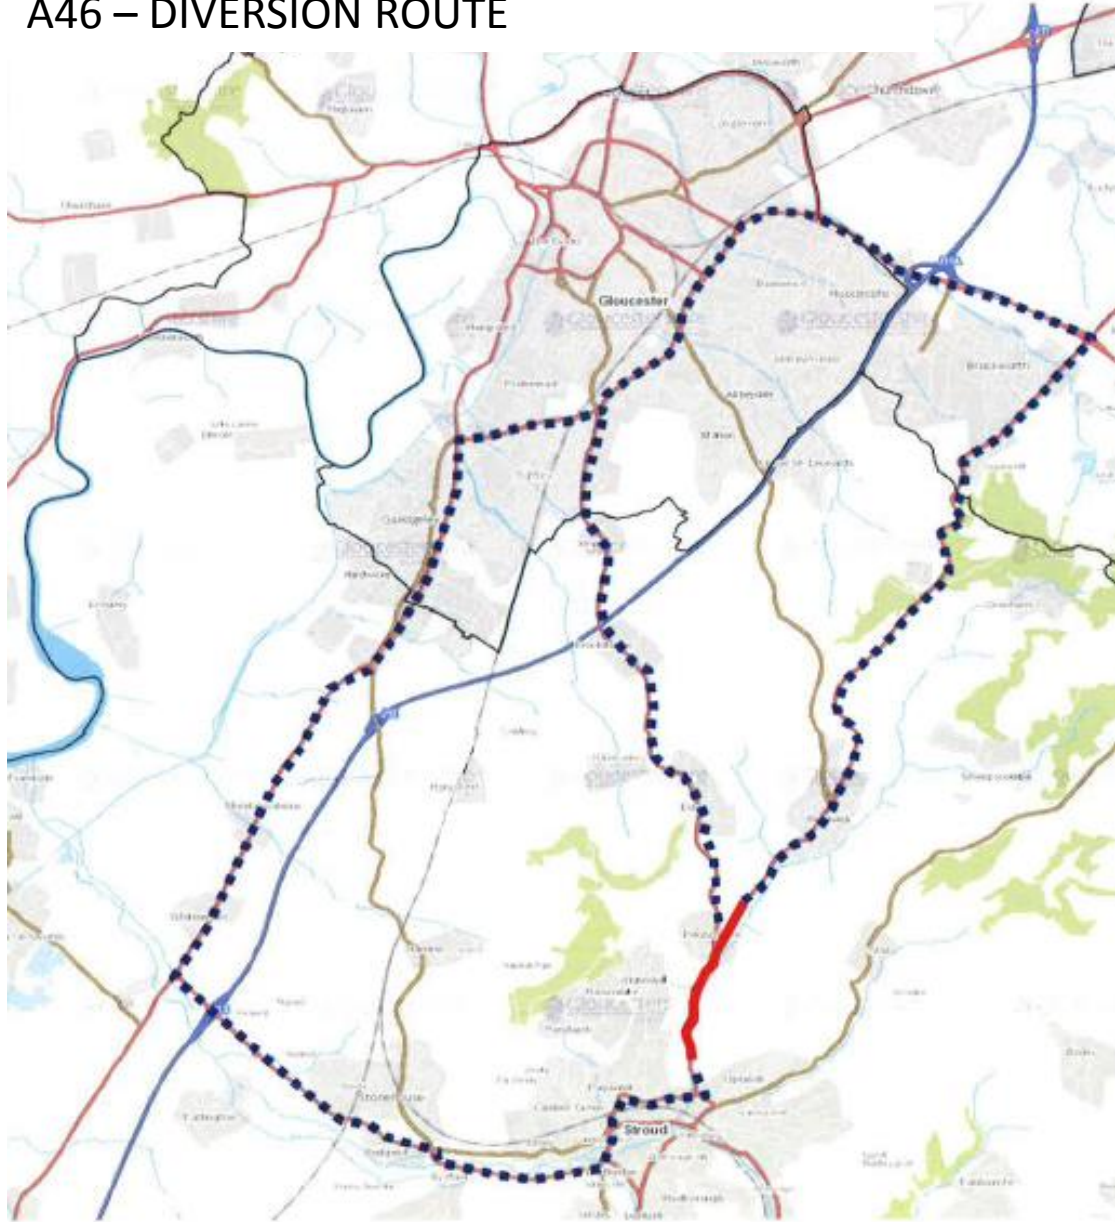

## A46 – DIVERSION ROUTE

### Diversion route

From Stroud, head west on the A417 then north on the A38 to Tuffley (where drivers can access the A4173), then continue via Eastern Avenue and Corinium Avenue on to the A417 heading east to Brockworth, turn left to re-join the A46 towards Painswick. Diversion is the same in reverse.