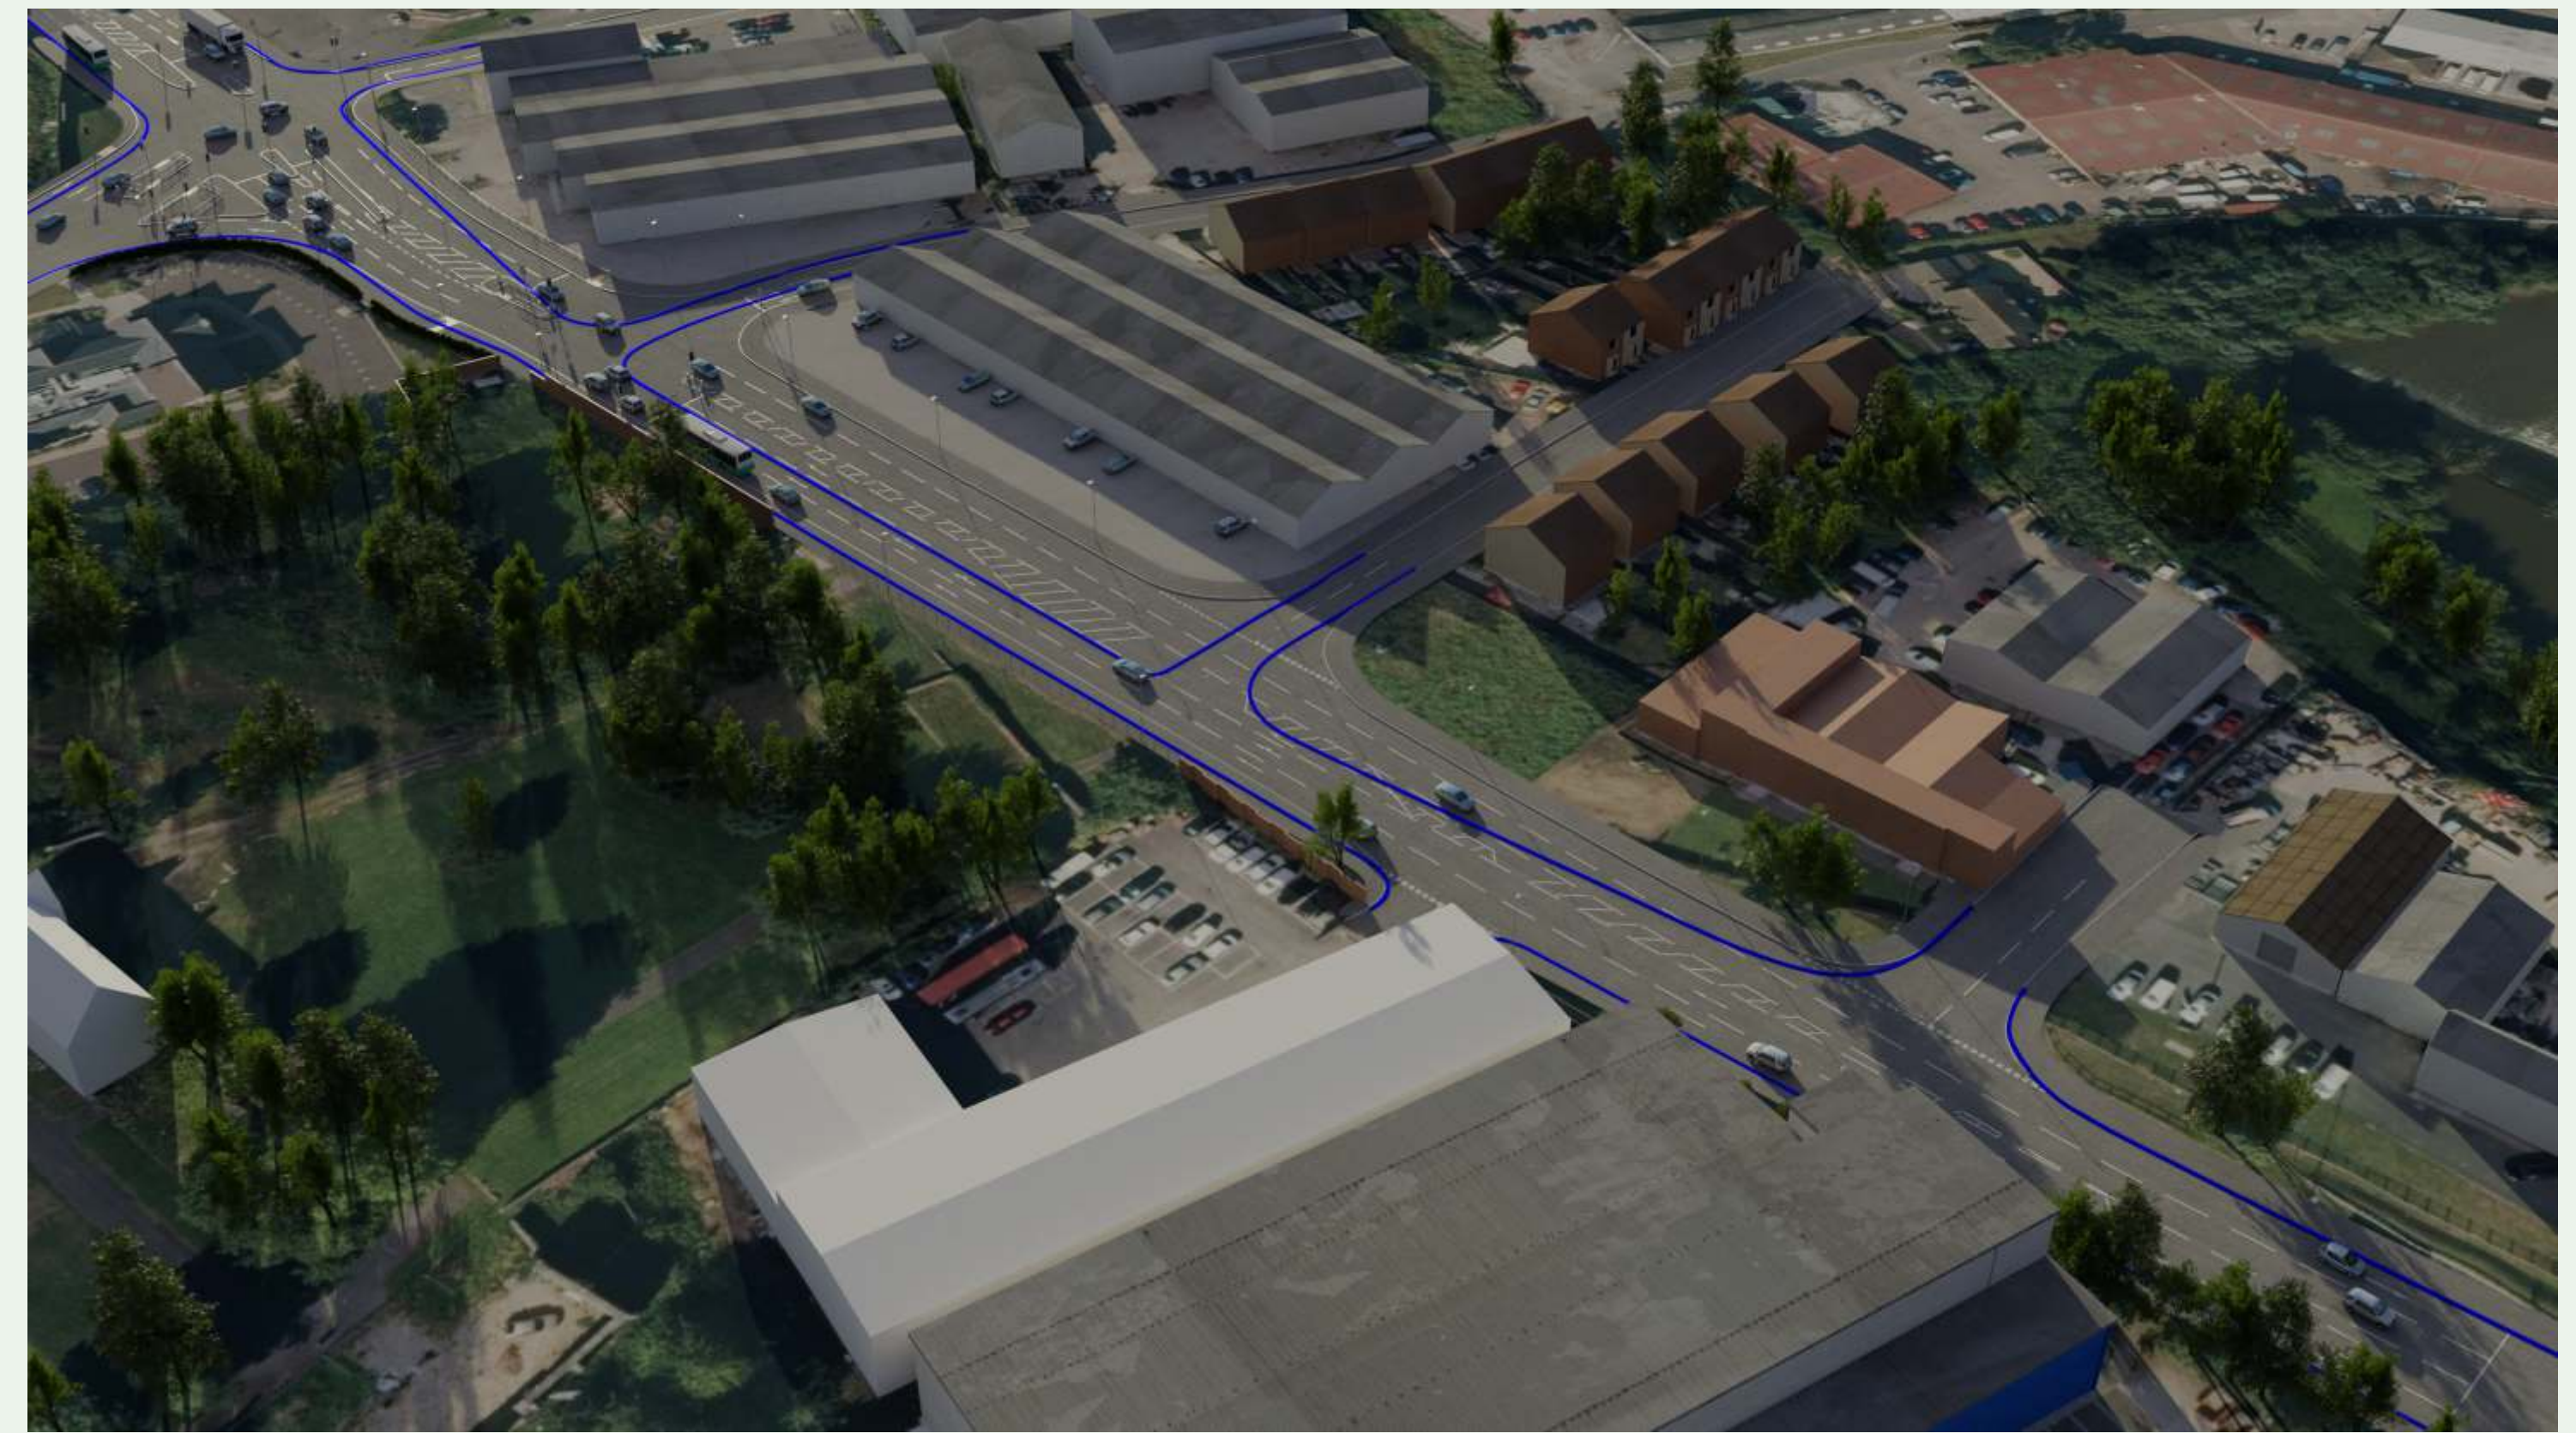

# Artist Impressions

Gloucester South West Bypass  
Llanthony Road

Artist impression of proposed layout  
Drivers perspective near Gloucestershire College looking south towards  
Hempstead

Artist impression of proposed layout showing existing kerb lines in blue  
Aerial view above Gloucestershire College looking south towards  
Hempstead

Artist impression of proposed layout  
Drivers perspective of Sudmeadow Road junction looking north towards  
Gloucestershire College

Artist impression of proposed layout  
Aerial view near St Ann Way/High Orchard Public House looking north  
towards Gloucestershire College