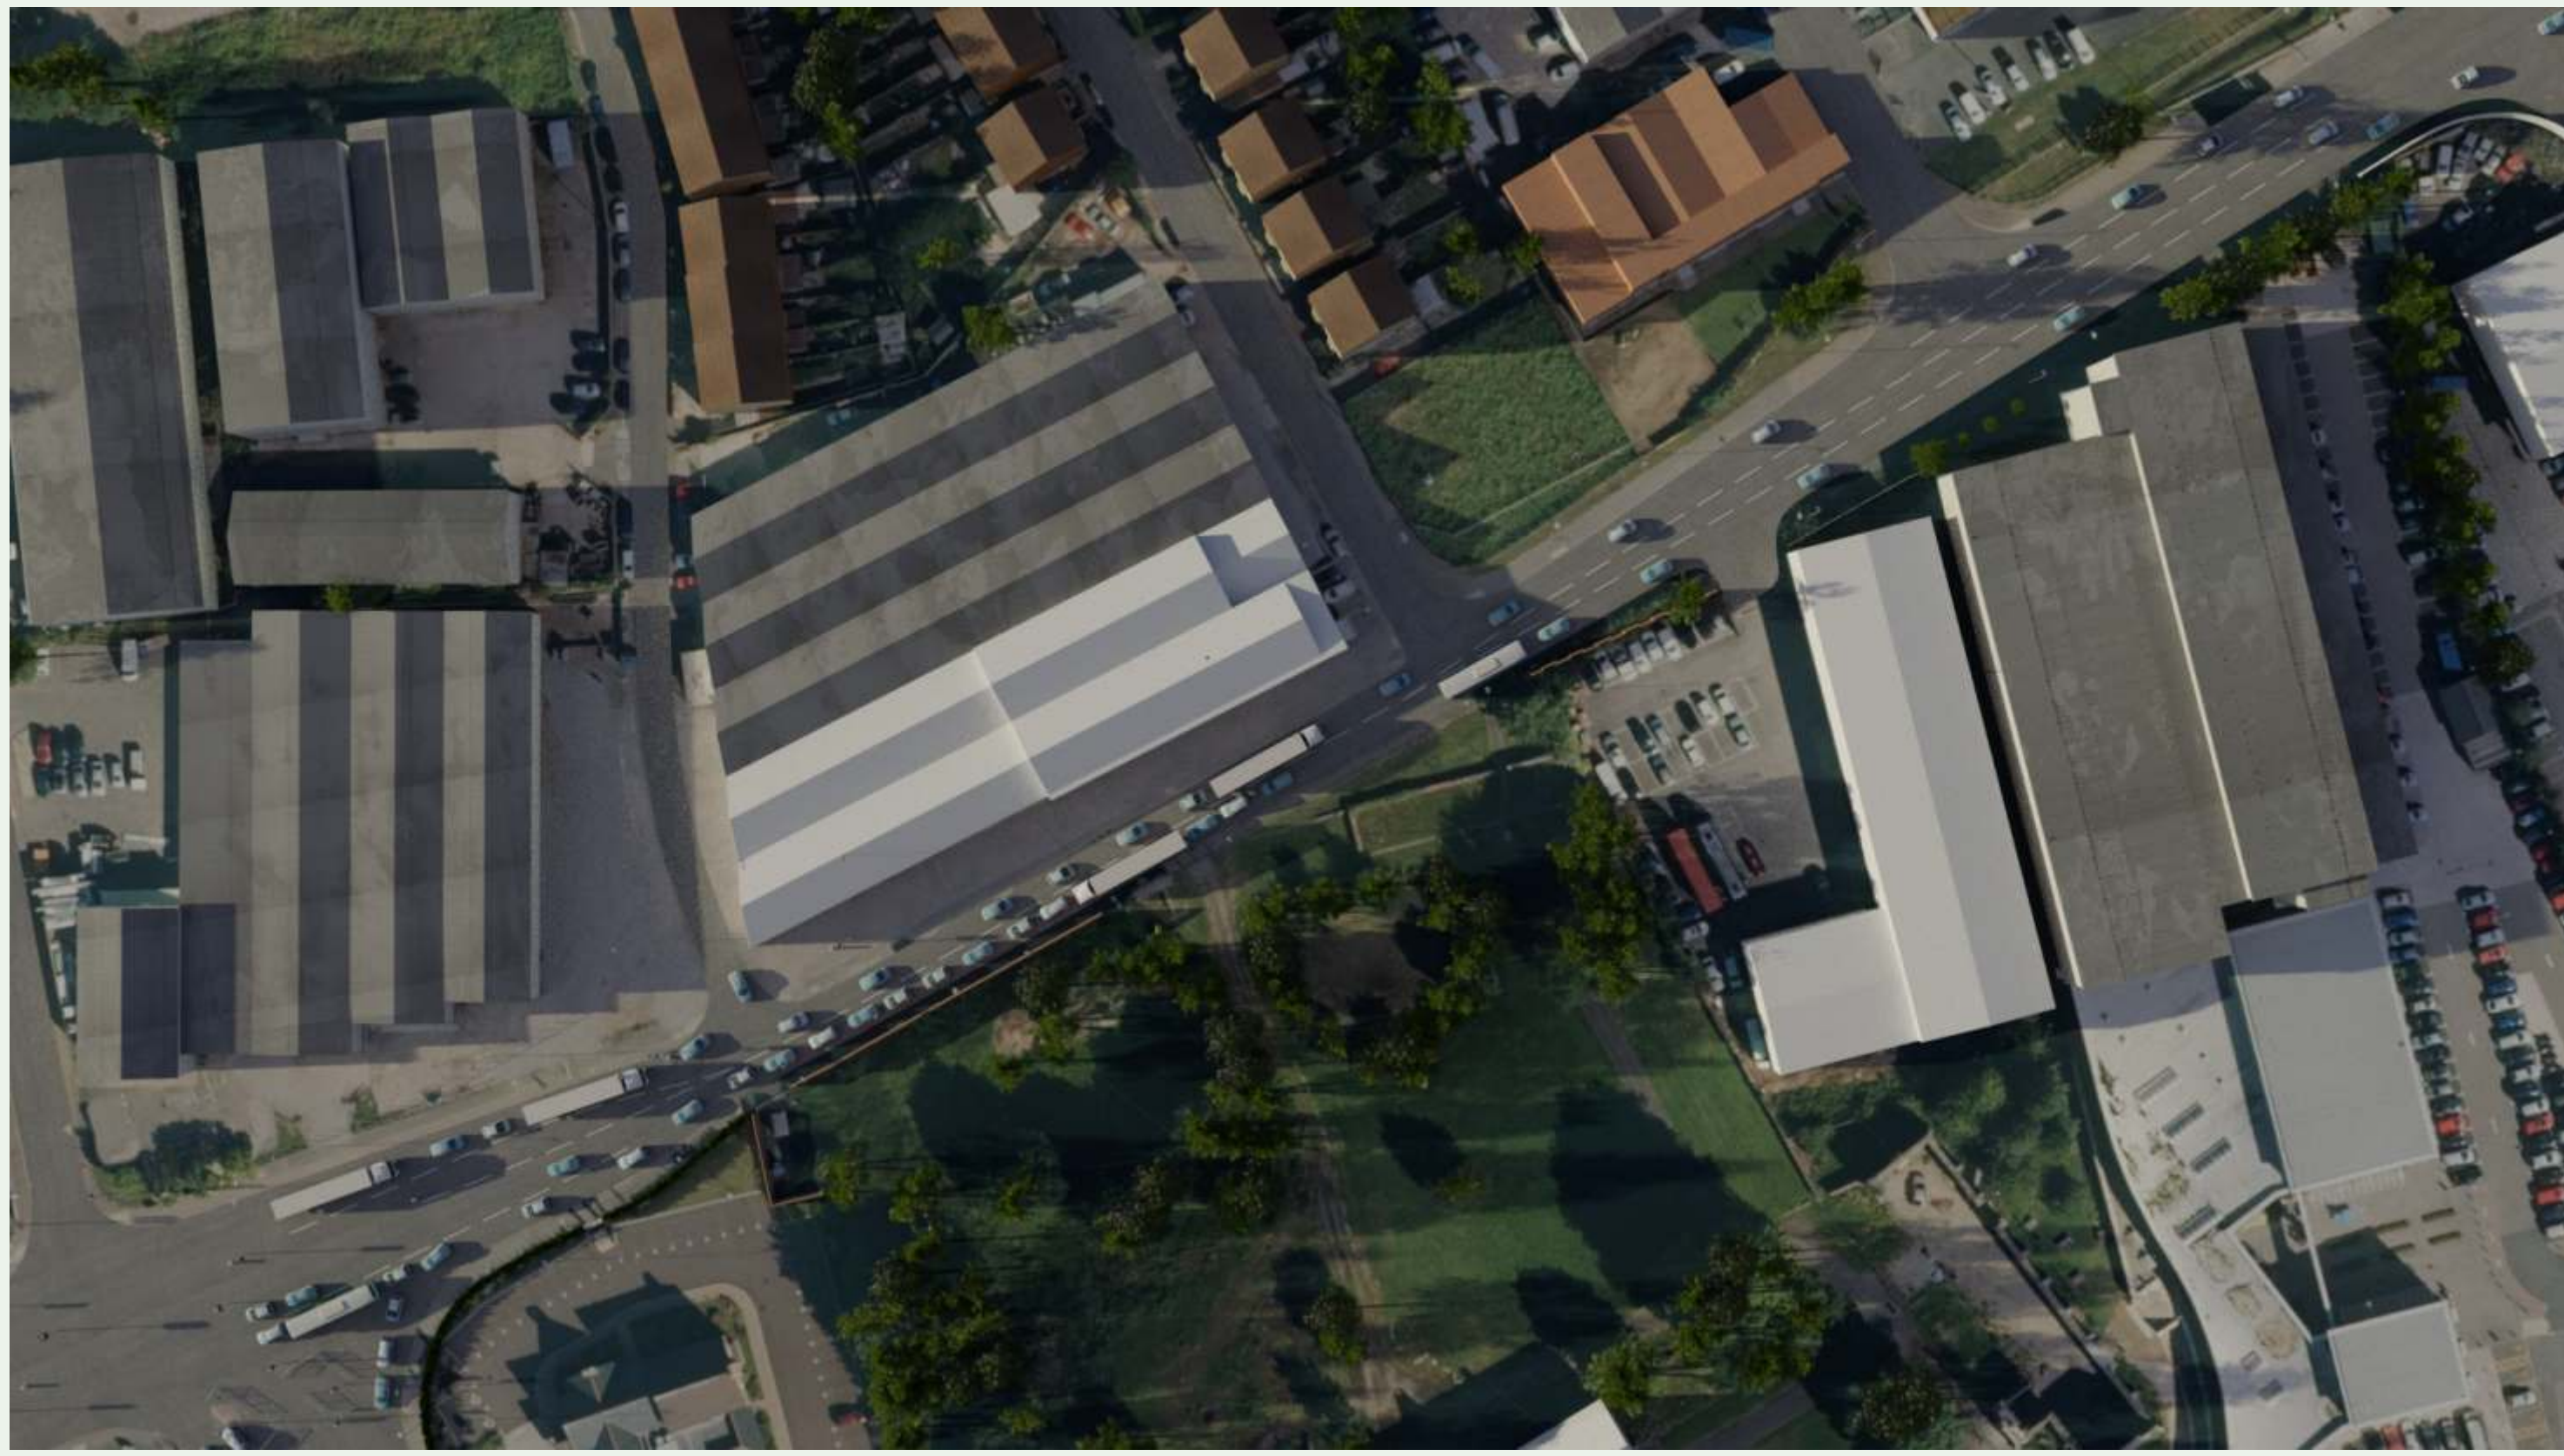

# Artist Impressions

Gloucester South West Bypass  
Llanthony Road

Artist impression of **existing** road alignment  
Plan view of scheme extents

Artist impression of **proposed** road alignment  
Plan view of scheme extents

Artist impression of proposed layout showing existing kerb lines in blue  
Aerial view near St Ann Way/High Orchard Public House looking north towards  
Gloucestershire College