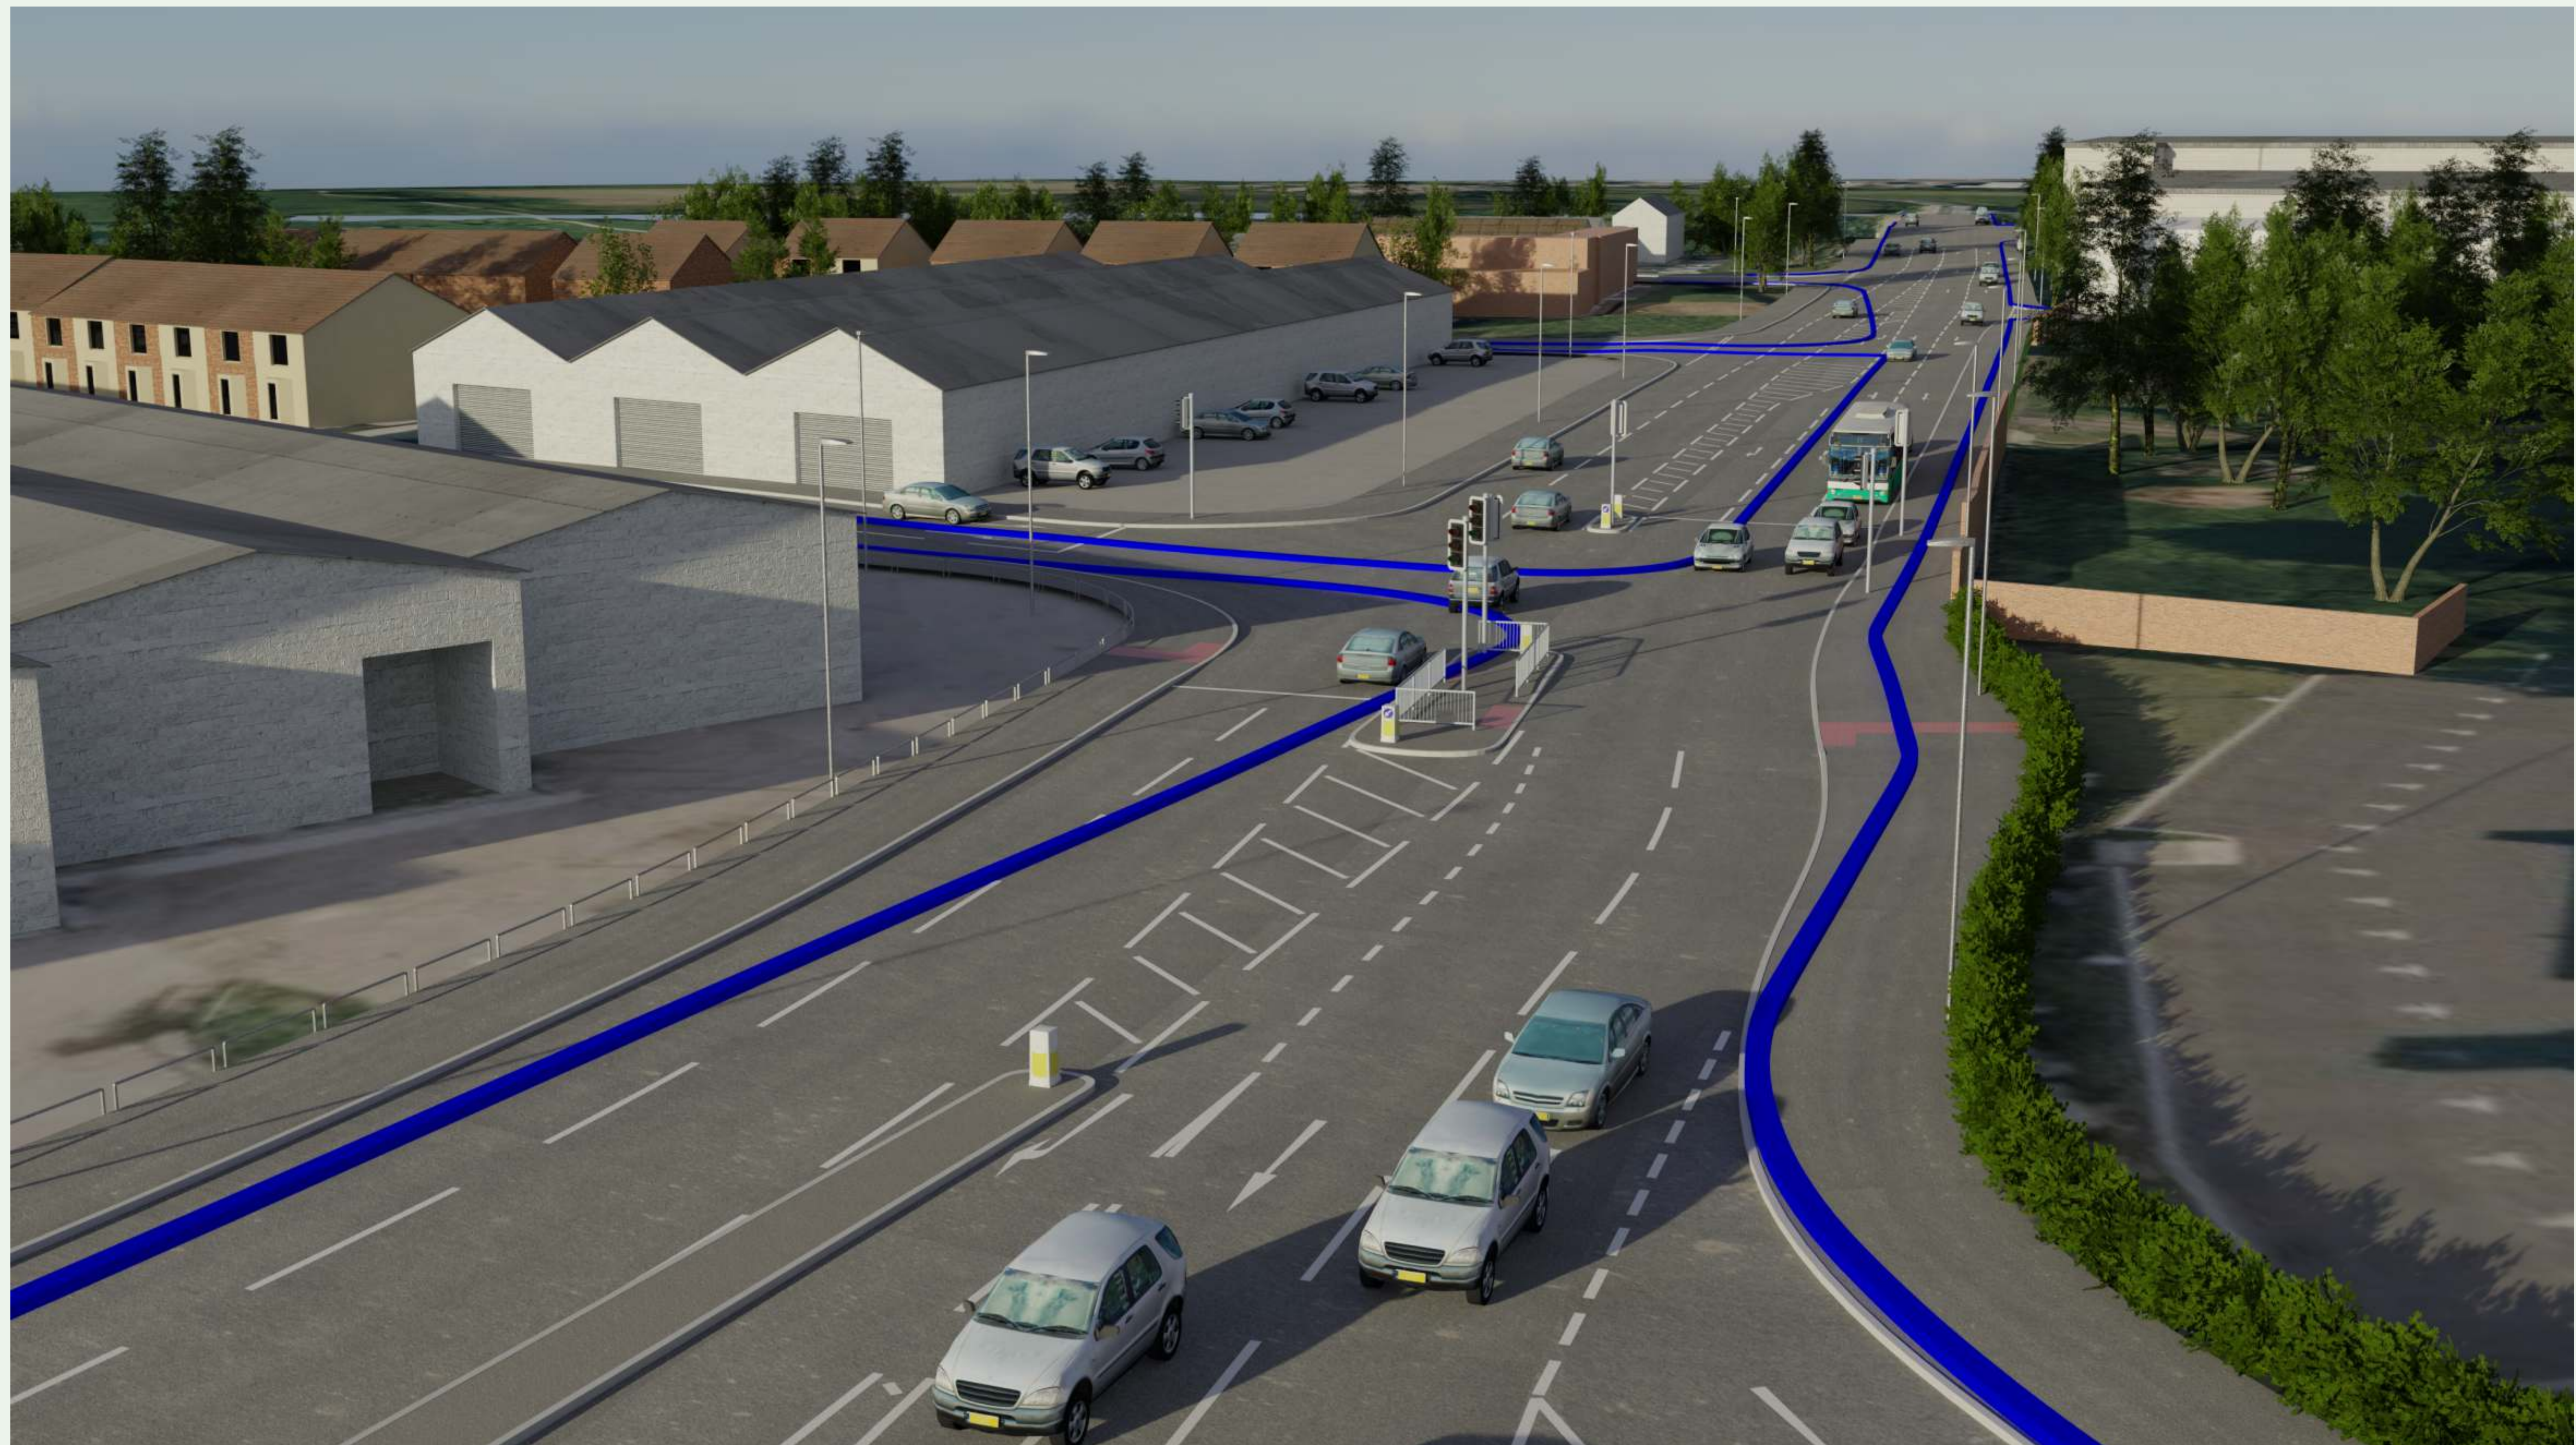

# Artist Impressions

Gloucester South West Bypass  
Llanthony Road

Artist impression of **existing** road alignment  
Plan view of scheme extents

Artist impression of **proposed** road alignment  
Plan view of scheme extents

Artist impression of proposed layout showing existing kerb lines in blue  
Aerial view near St Ann Way/High Orchard Public House looking north towards  
Gloucestershire College