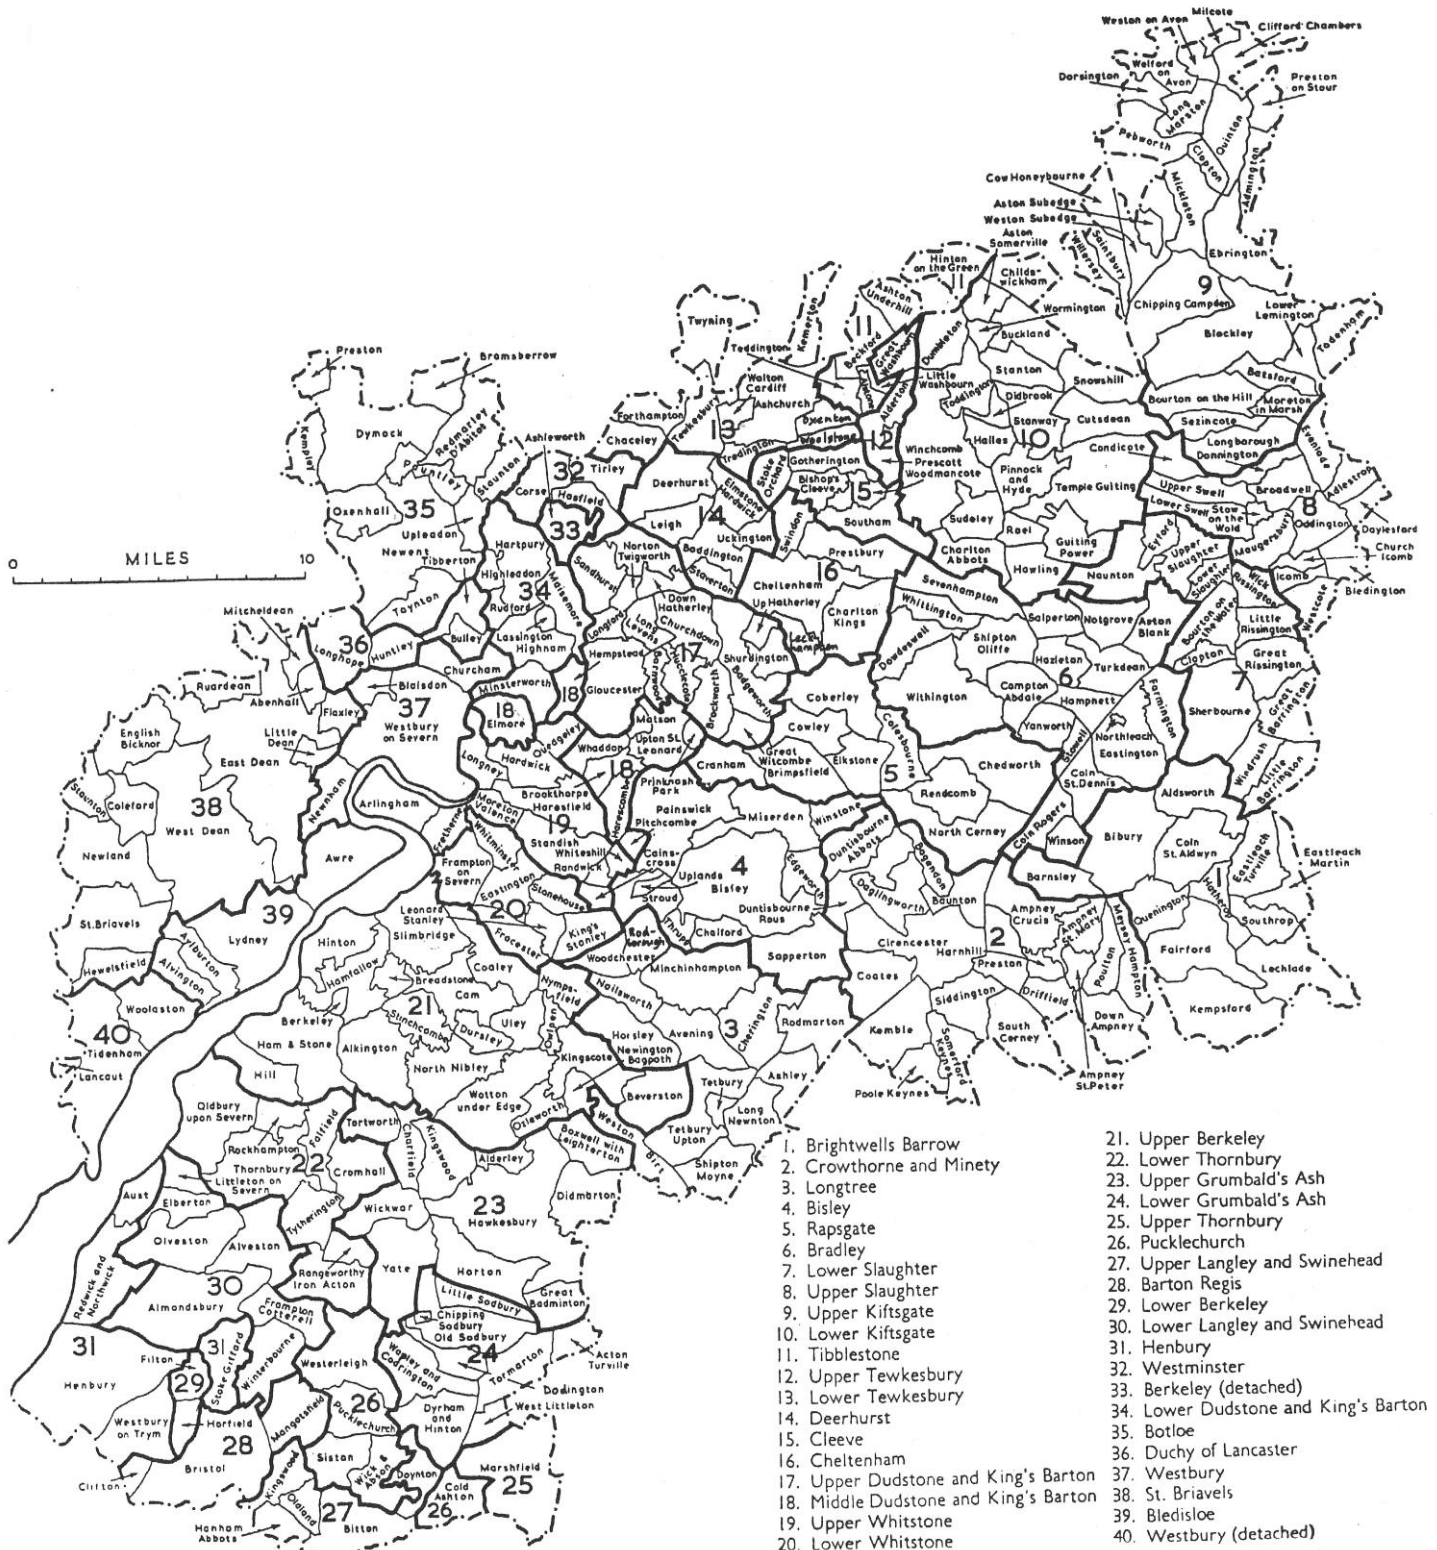

Gloucestershire Parishes

Hundred boundaries are occasionally inaccurate and detached parts of parishes cannot be shown for reasons of scale.