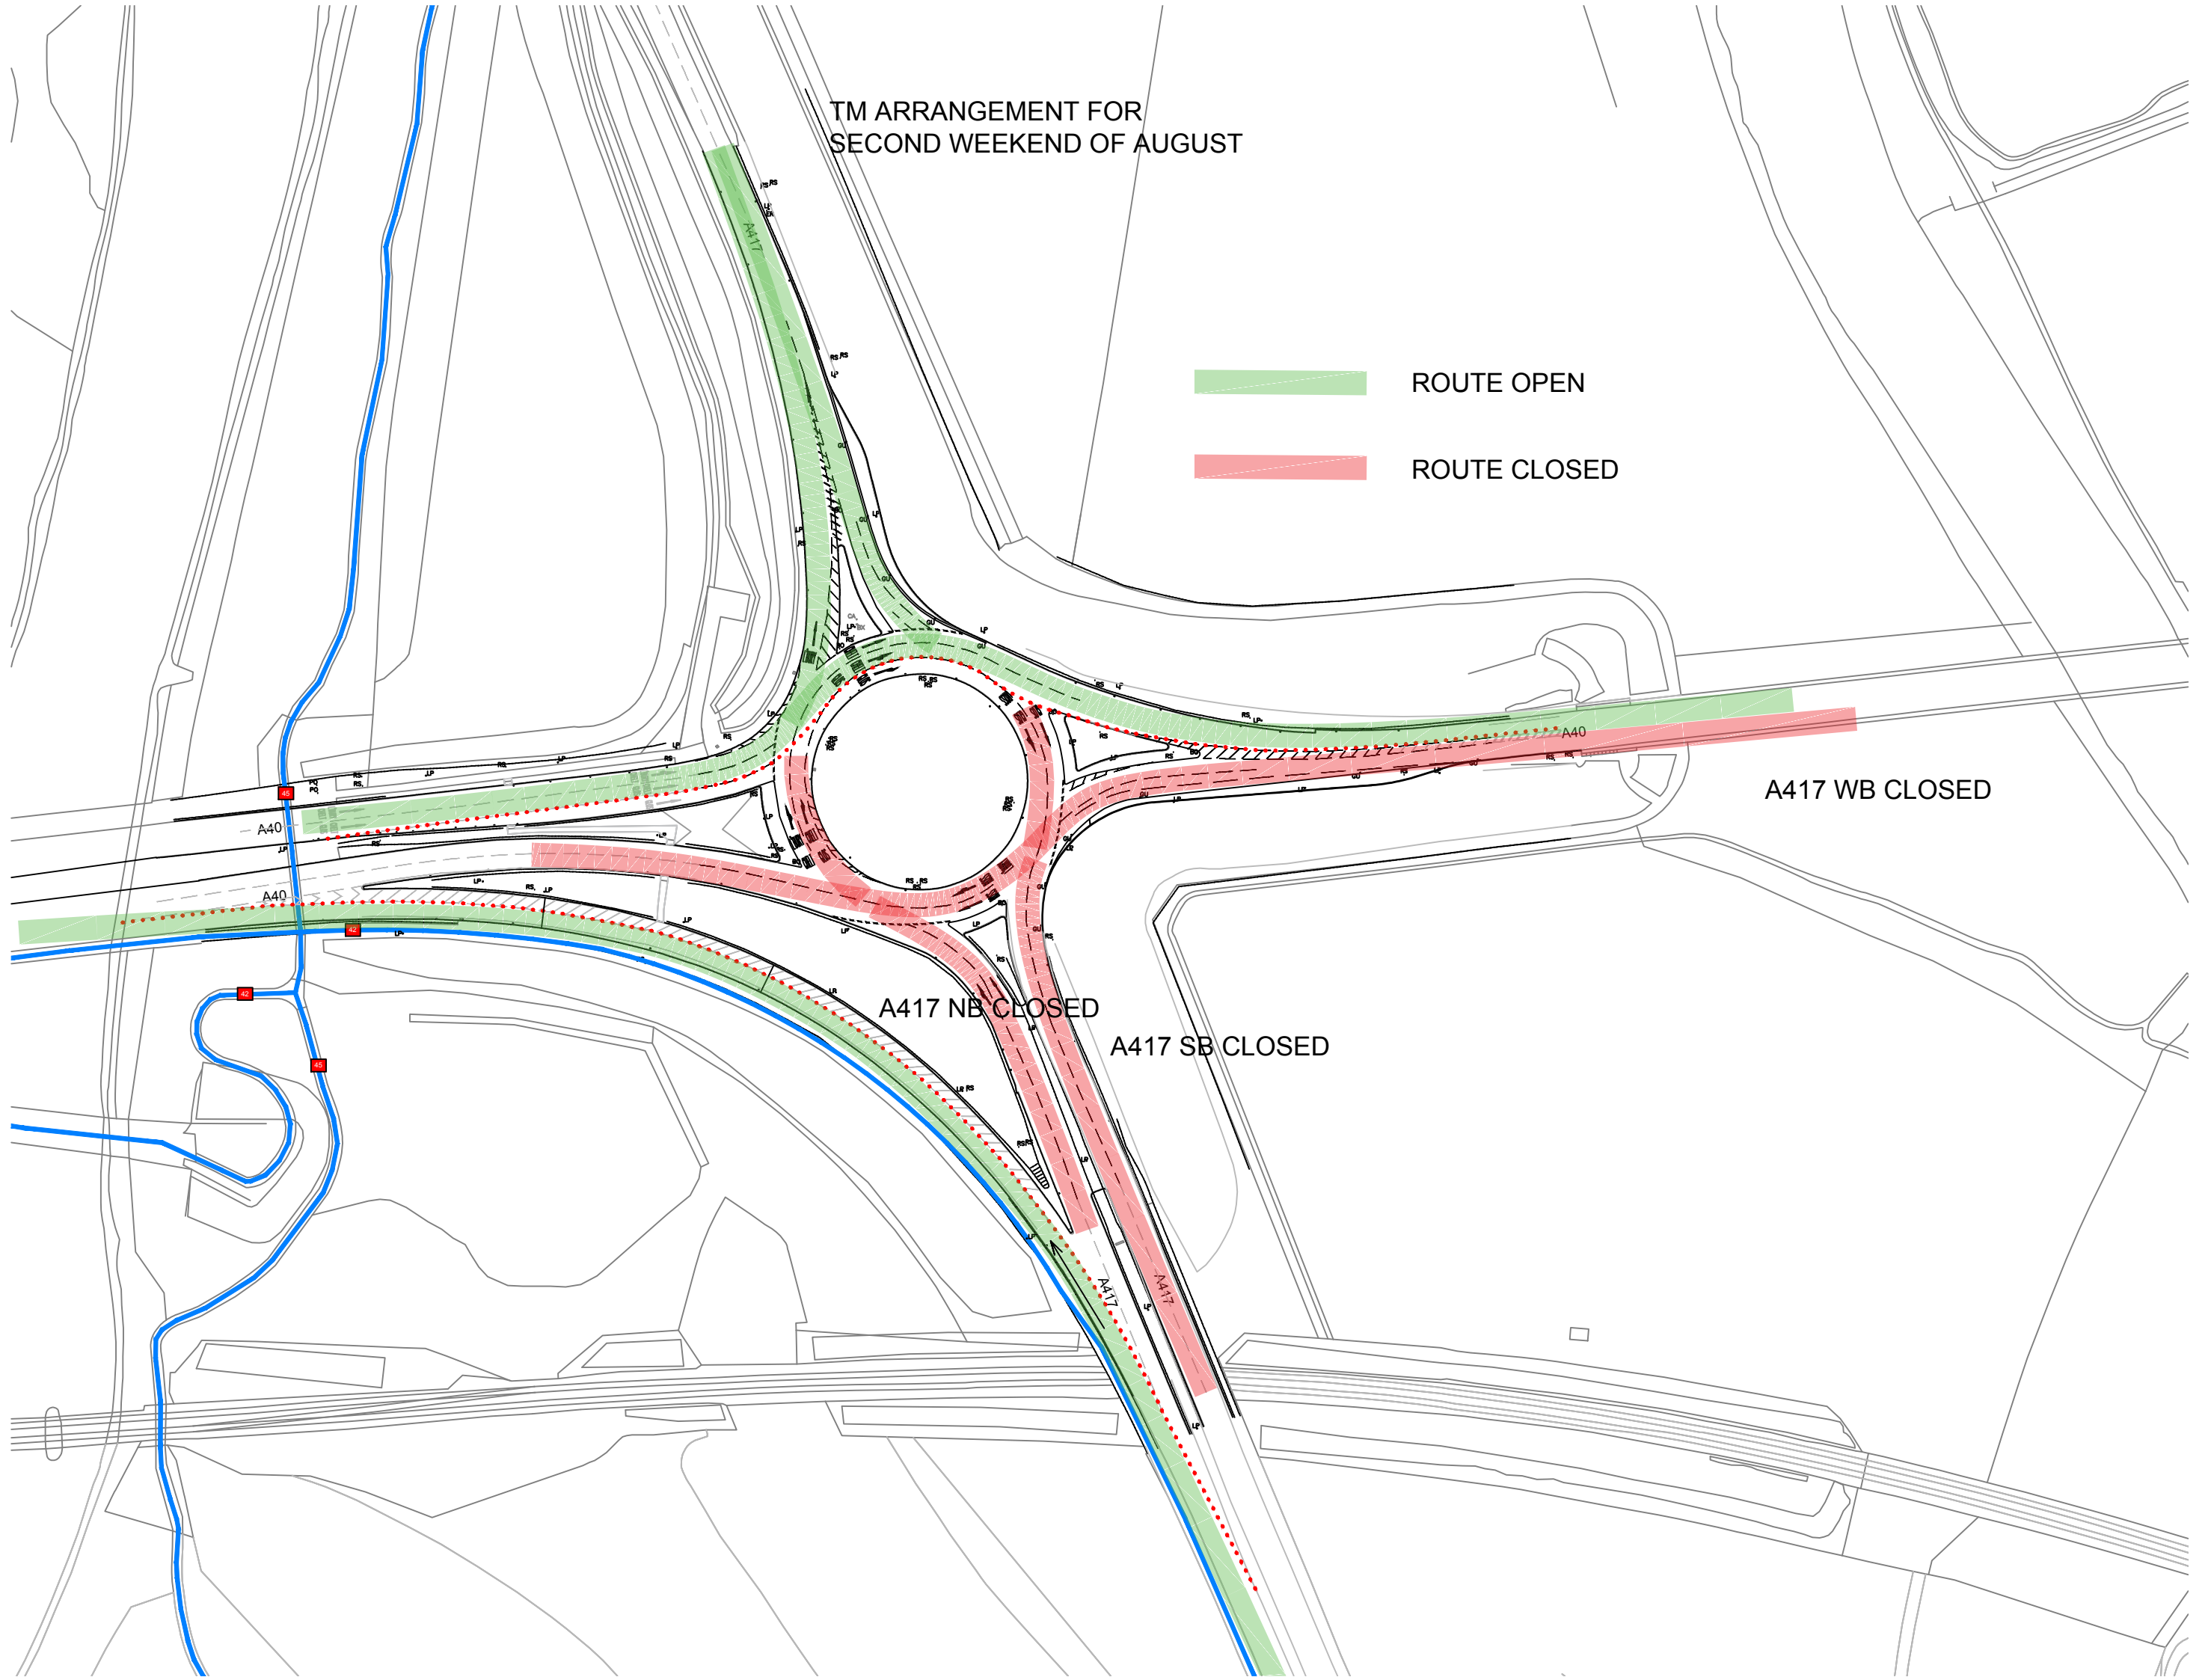

TM ARRANGEMENT FOR  
SECOND WEEKEND OF AUGUST

-  ROUTE OPEN
-  ROUTE CLOSED

A417 WB CLOSED

A417 NB CLOSED

A417 SB CLOSED

A40

A40

A40