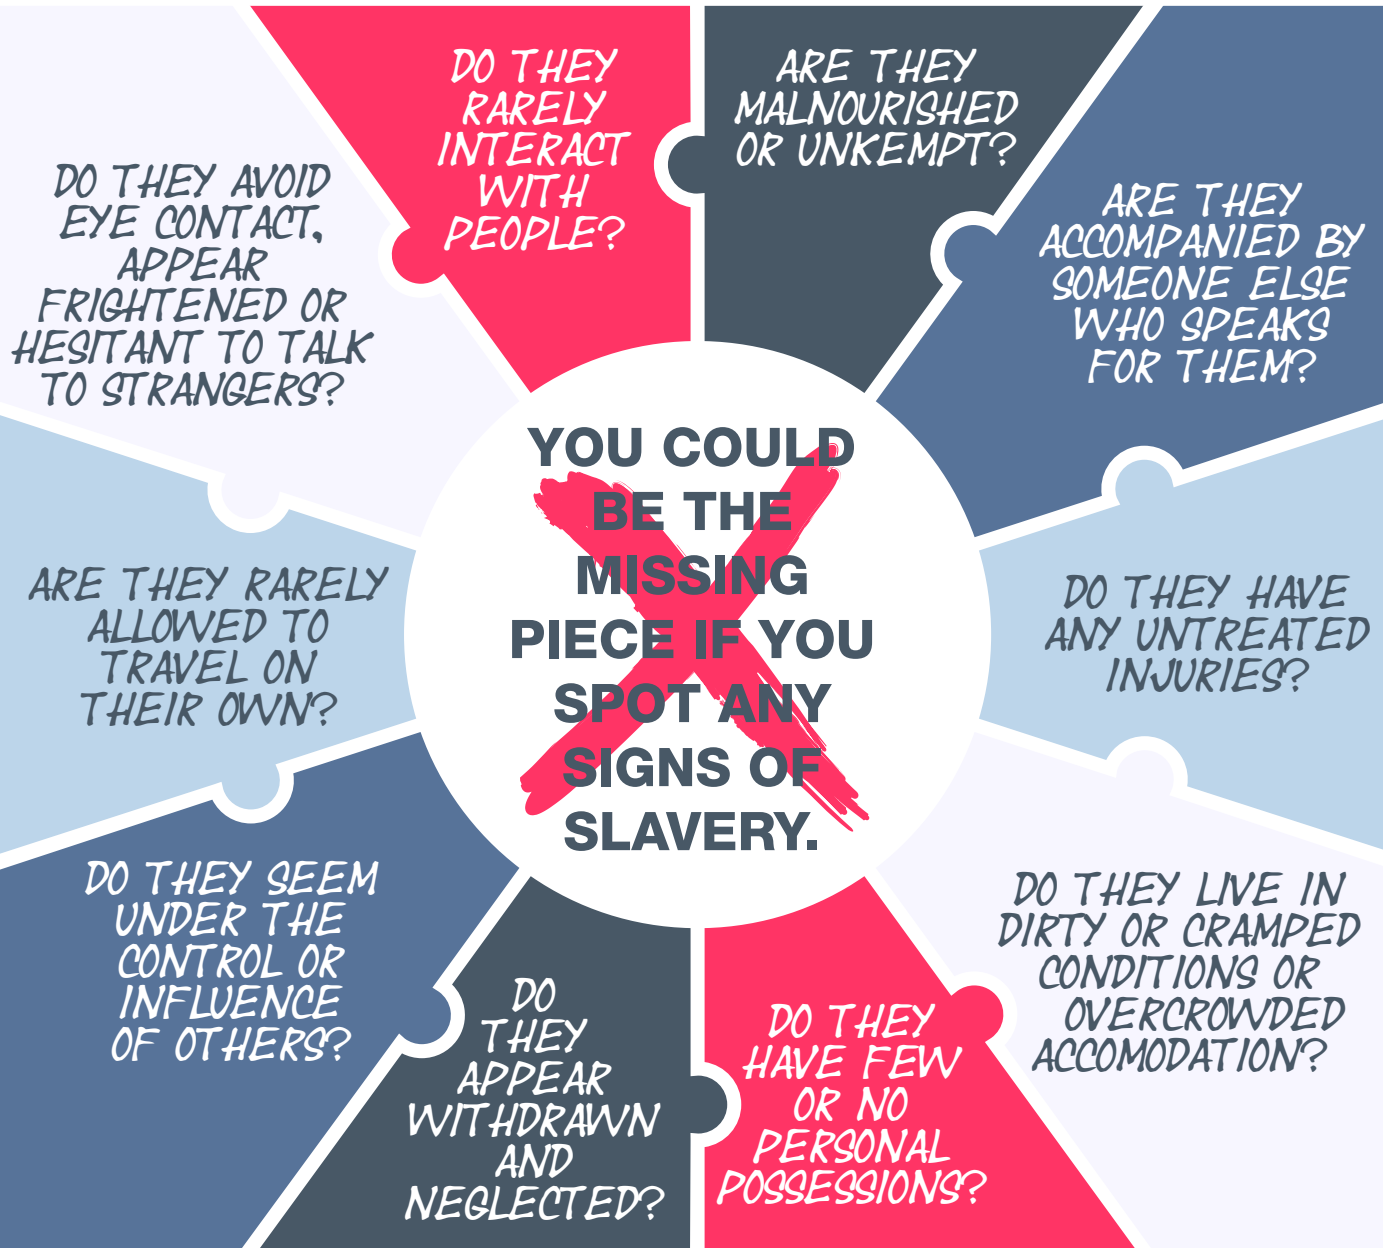

# MODERN SLAVERY IS CLOSER THAN YOU THINK

It could happen anywhere to anyone.  
Even in Gloucestershire.

There are lots of organisations who work together to protect vulnerable people, but the picture is not complete and they need your help.

If you see someone you think might be a victim please contact the police on 101, the Modern Slavery Helpline on 0800 0121 700, or call anonymously Crimestoppers on 0800 555 111.

All data is drawn from National Referral Mechanism statistics 2018. This infographic incorporates data from Gloucestershire. \* Victims' referred to above are potential victims identified and referred to the National Referral Mechanism, who are then subject to fuller assessment.