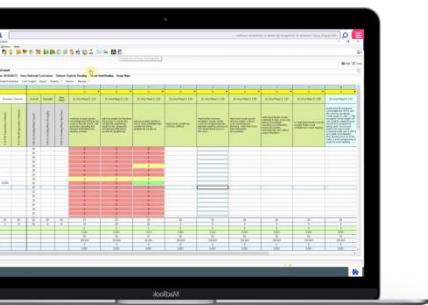

SIMS Assessment Event ✓

Is your budget stretched?

SIMS can provide your assessment recording & analysis as part of your package, with no need for 3rd party products.

When and where

Date – 23rd May 2019

Time – 10am-1pm

Venue – Adult Education Centre
Commercial Road
Gloucester
GL1 2EA

Agenda

- How the draft Ofsted Inspection Framework would affect assessment in schools
- Demonstration of Programme of Study
- Statutory Assessment Analysis in SIMS
- SIMS Discover for Assessment Analysis

80 places available!

*Book your place now via GCC Plus
Supported Schools Only*