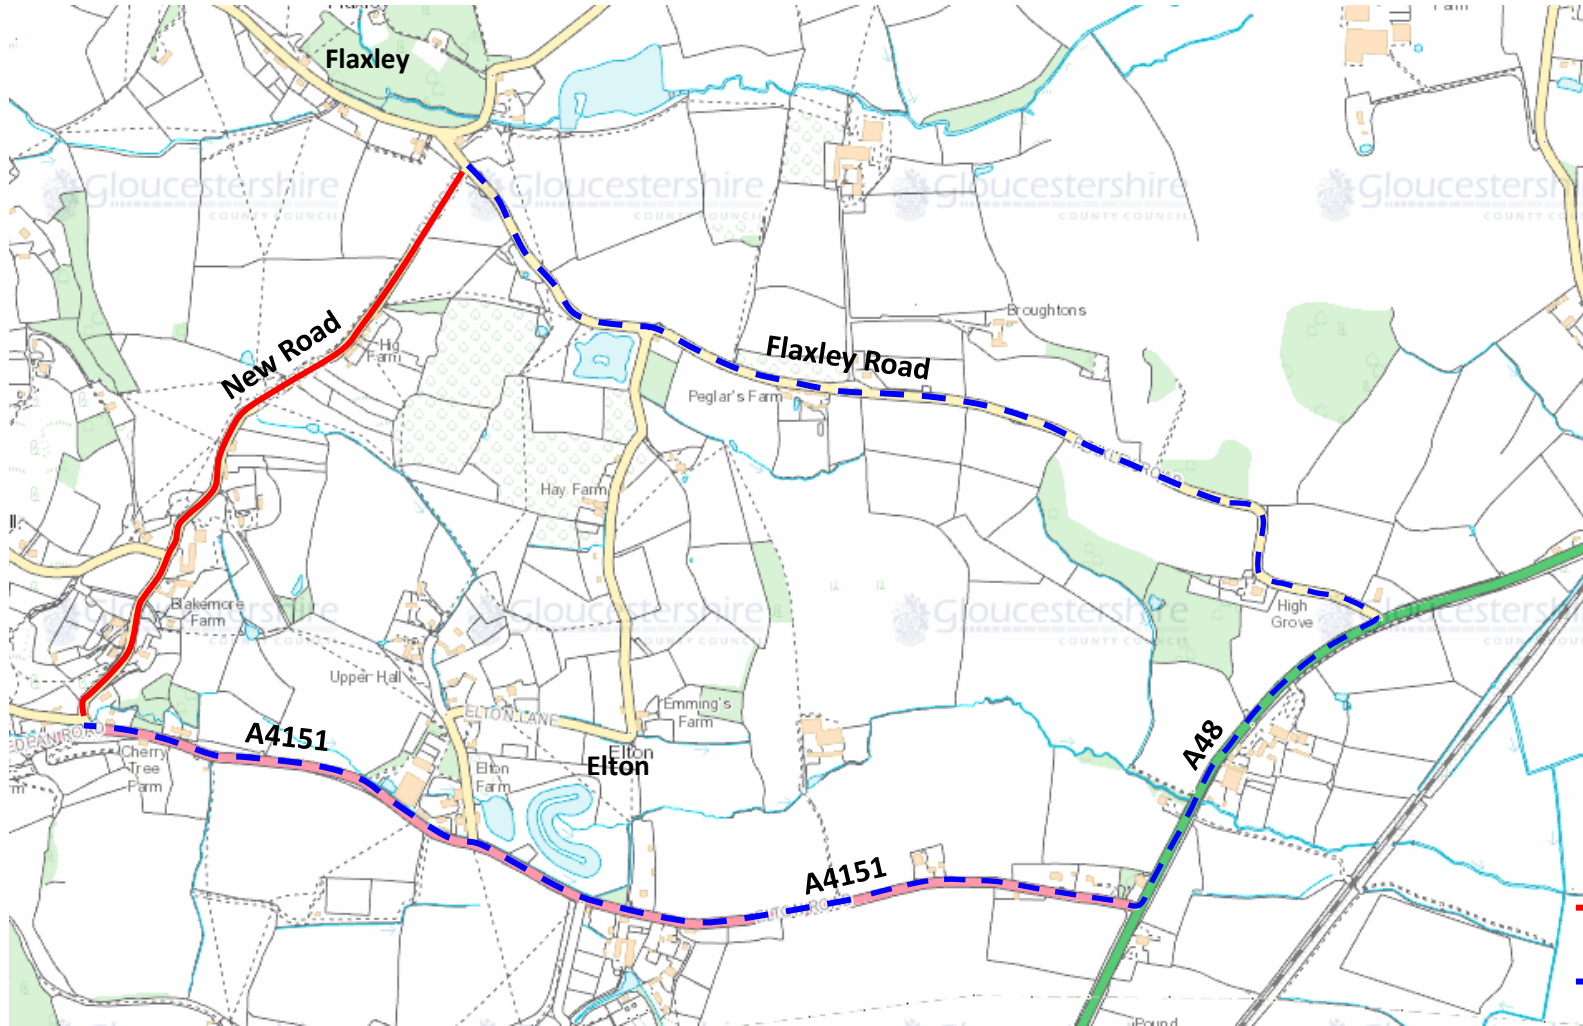

Highways

Official Diversion route for 3/44 New Road, Popes Hill, Newnham-on-Severn

— Road Closure
- - - Diversion Route