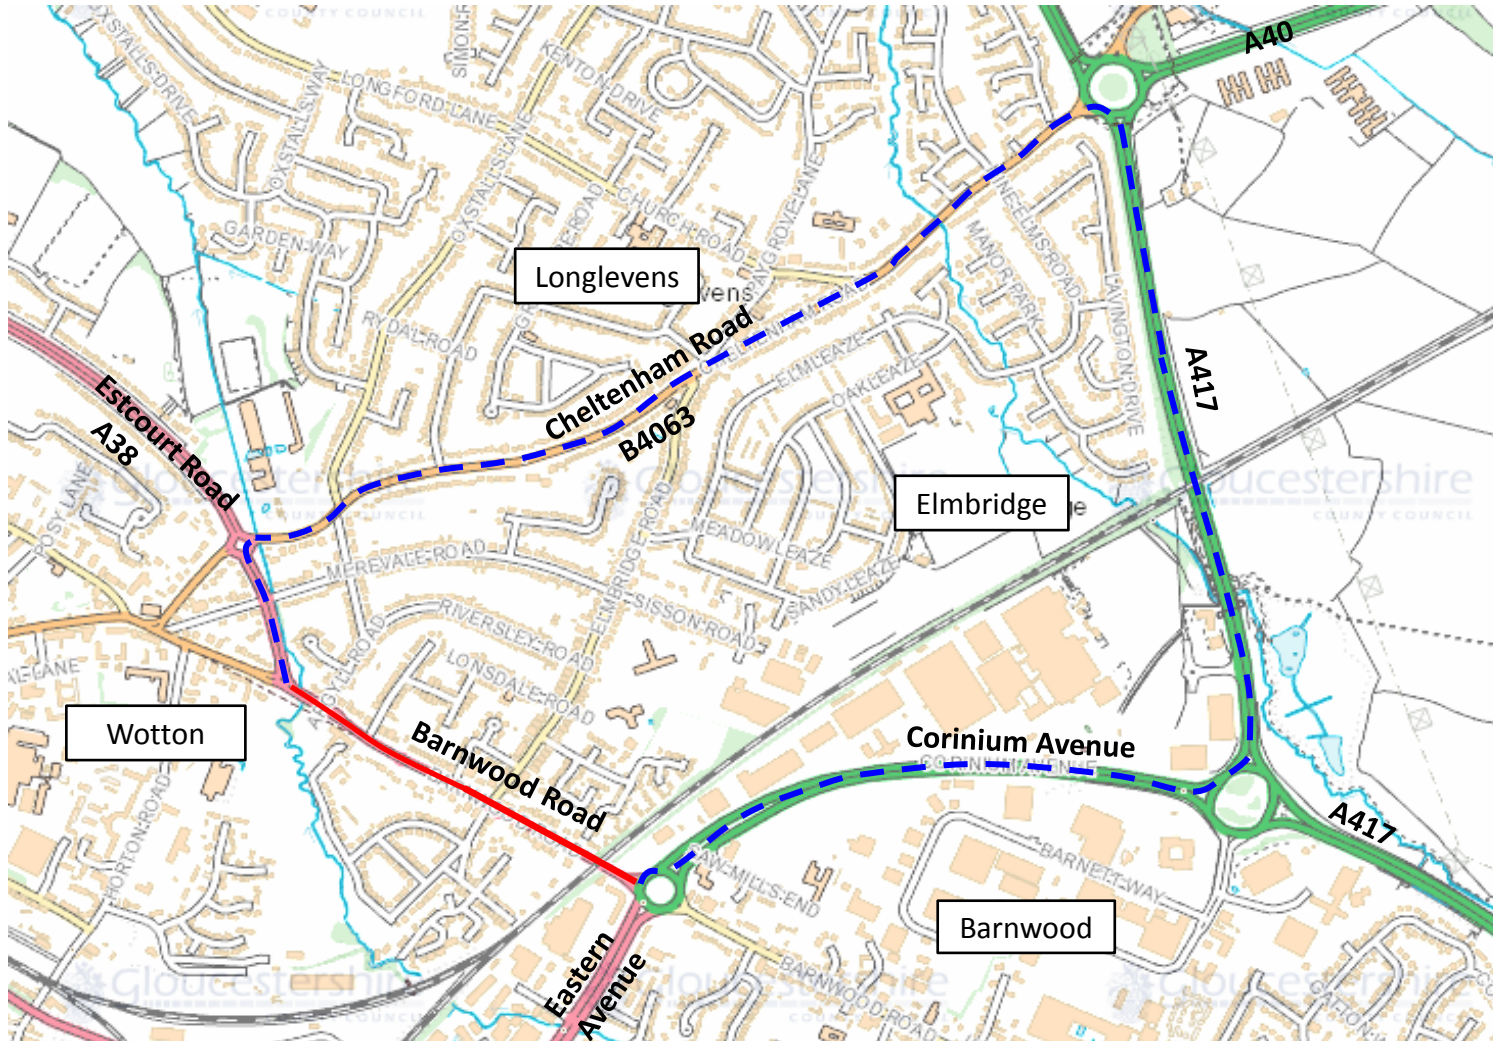

Highways

Official Diversion route for A38 Barnwood Road, Gloucester Version 2

- Road Closure
- - - Diversion Route