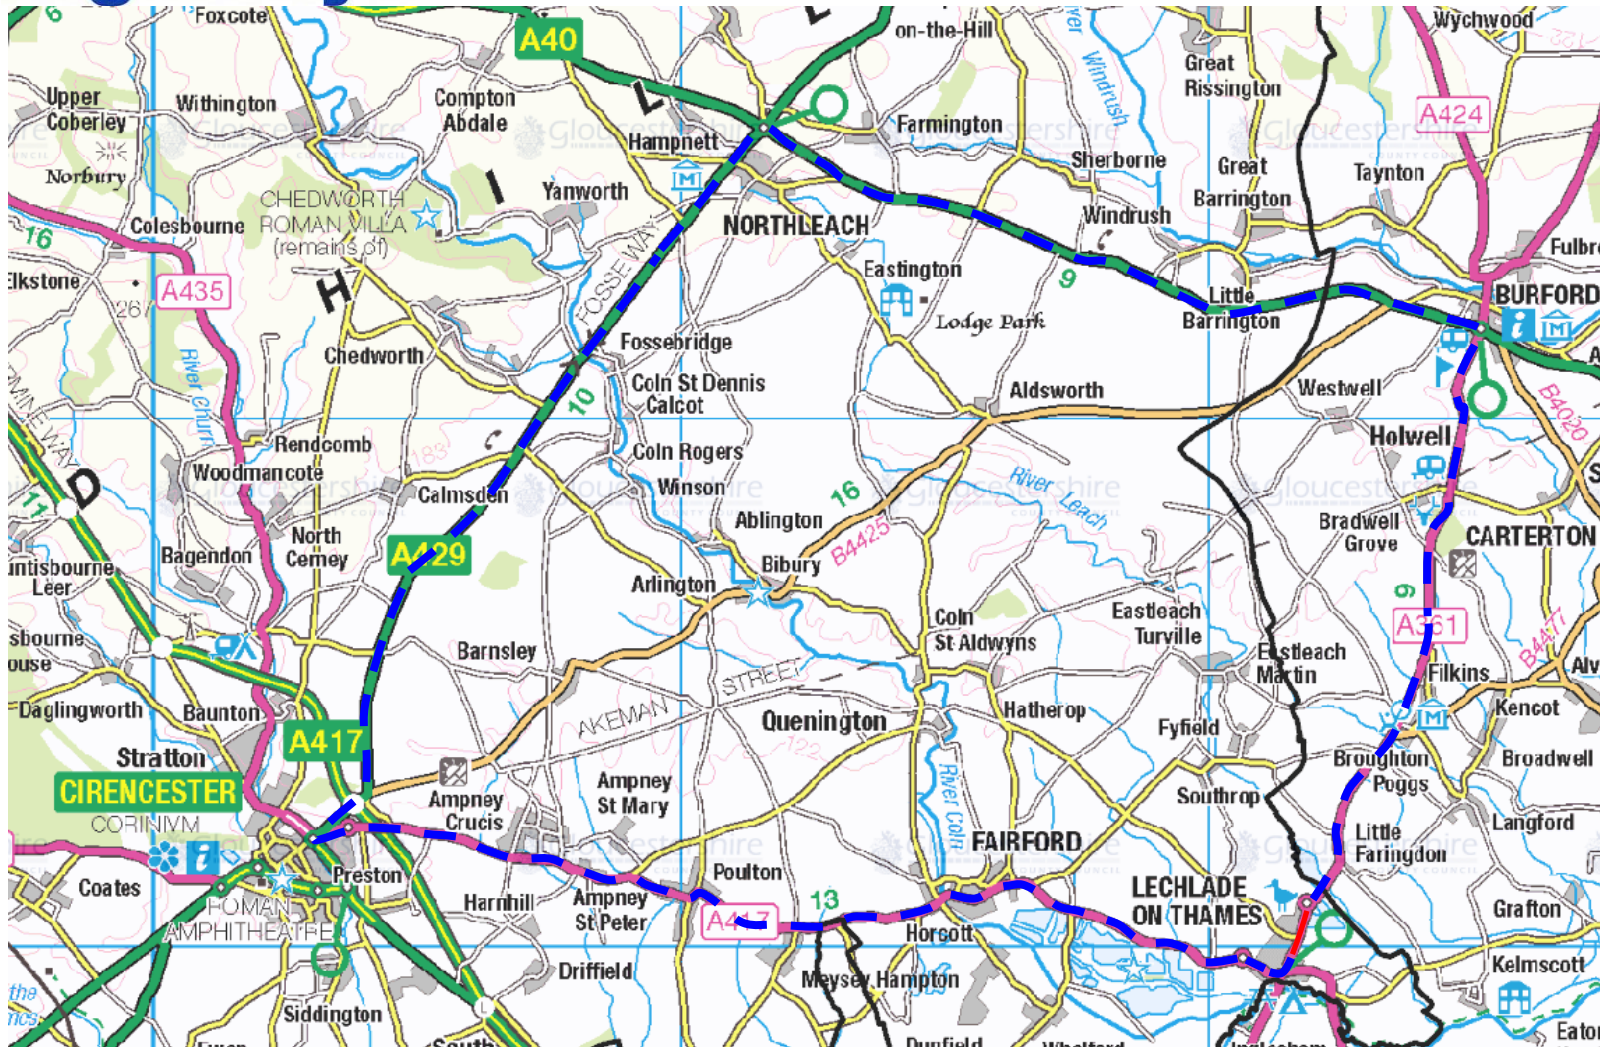

# Highways

## Official Diversion route for A4361 Burford Road, Lechlade

— Road Closure

— Diversion Route