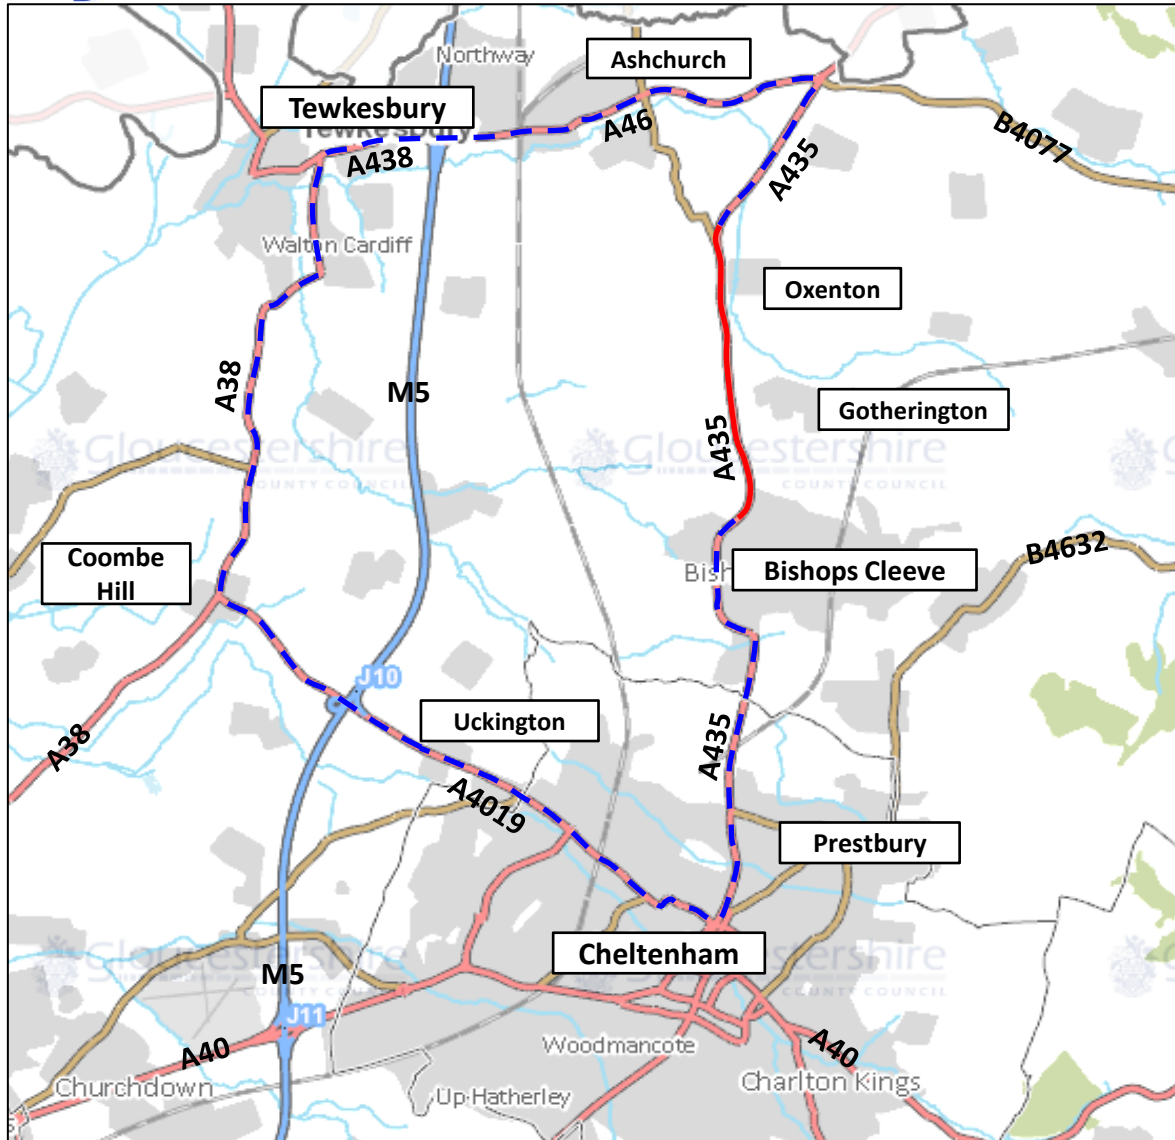

Highways

Official Diversion route for A435 Evesham Road, Tewkesbury

- Road Closure
- Diversion Route