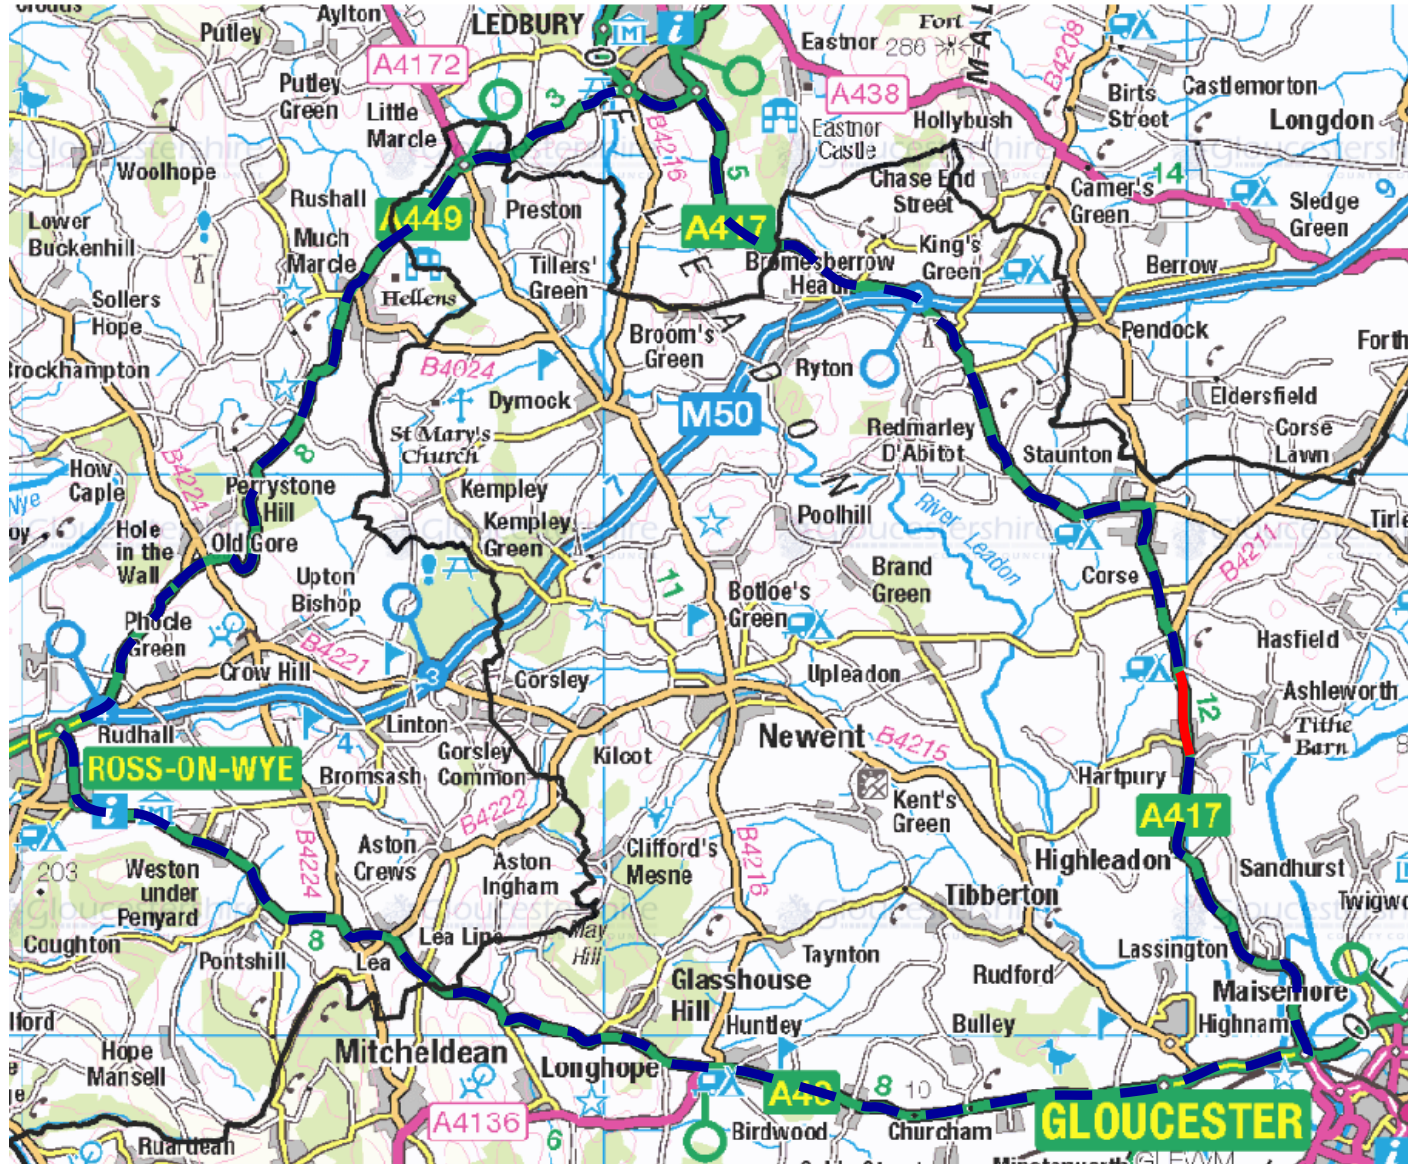

Official Diversion route for A417 Gloucester Road, Hartpury

- Road Closure
- Diversion Route