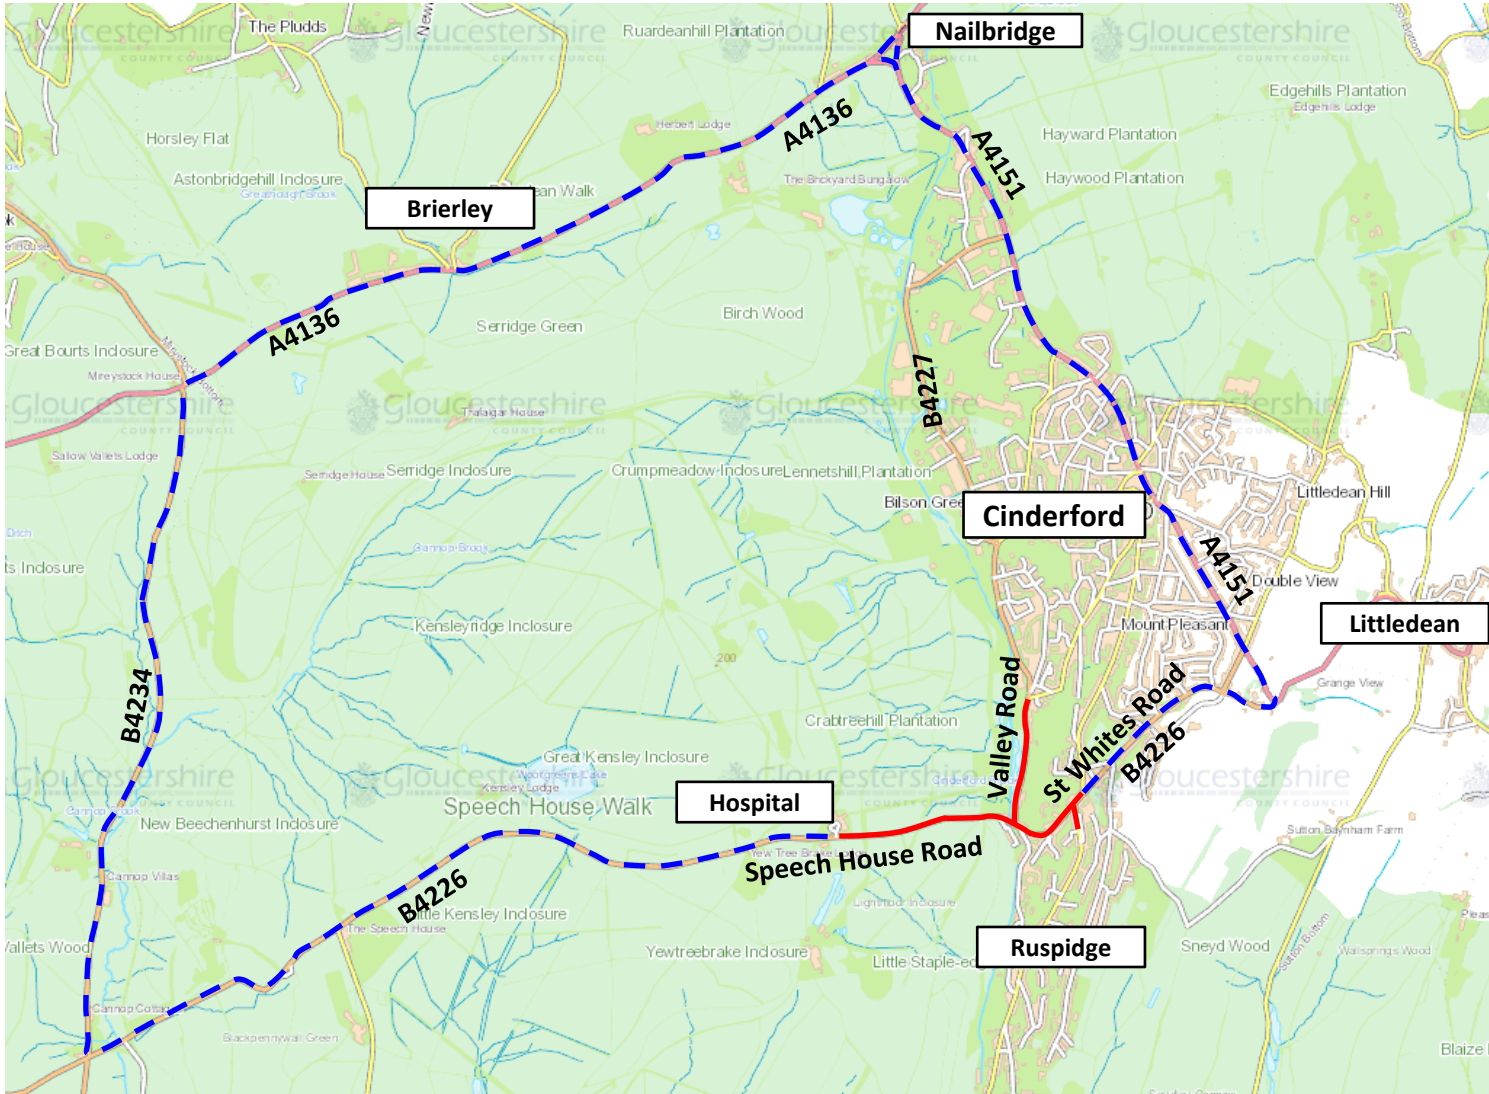

Official Diversion route for  
B4226 St Whites Road, Hartpury

- Road Closure
- - - Diversion Route