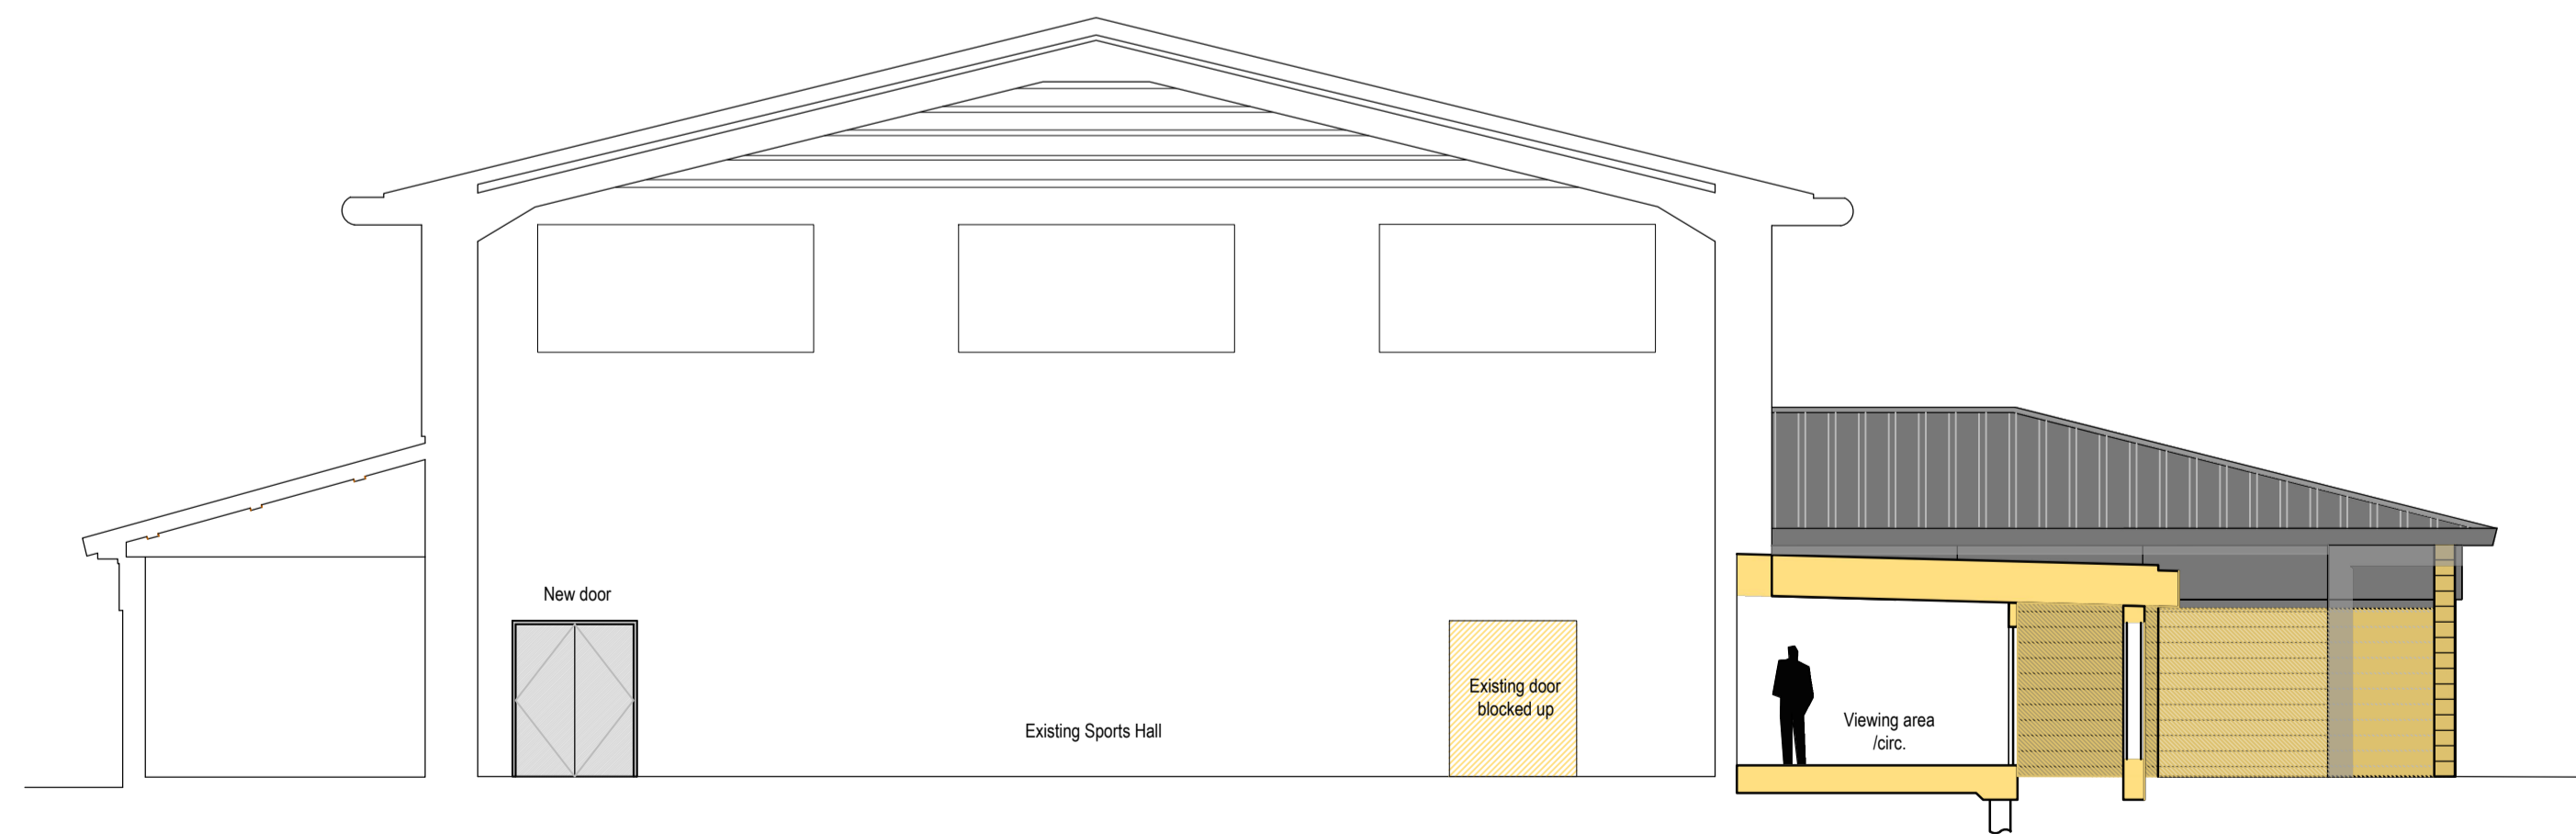

SECTION EE'