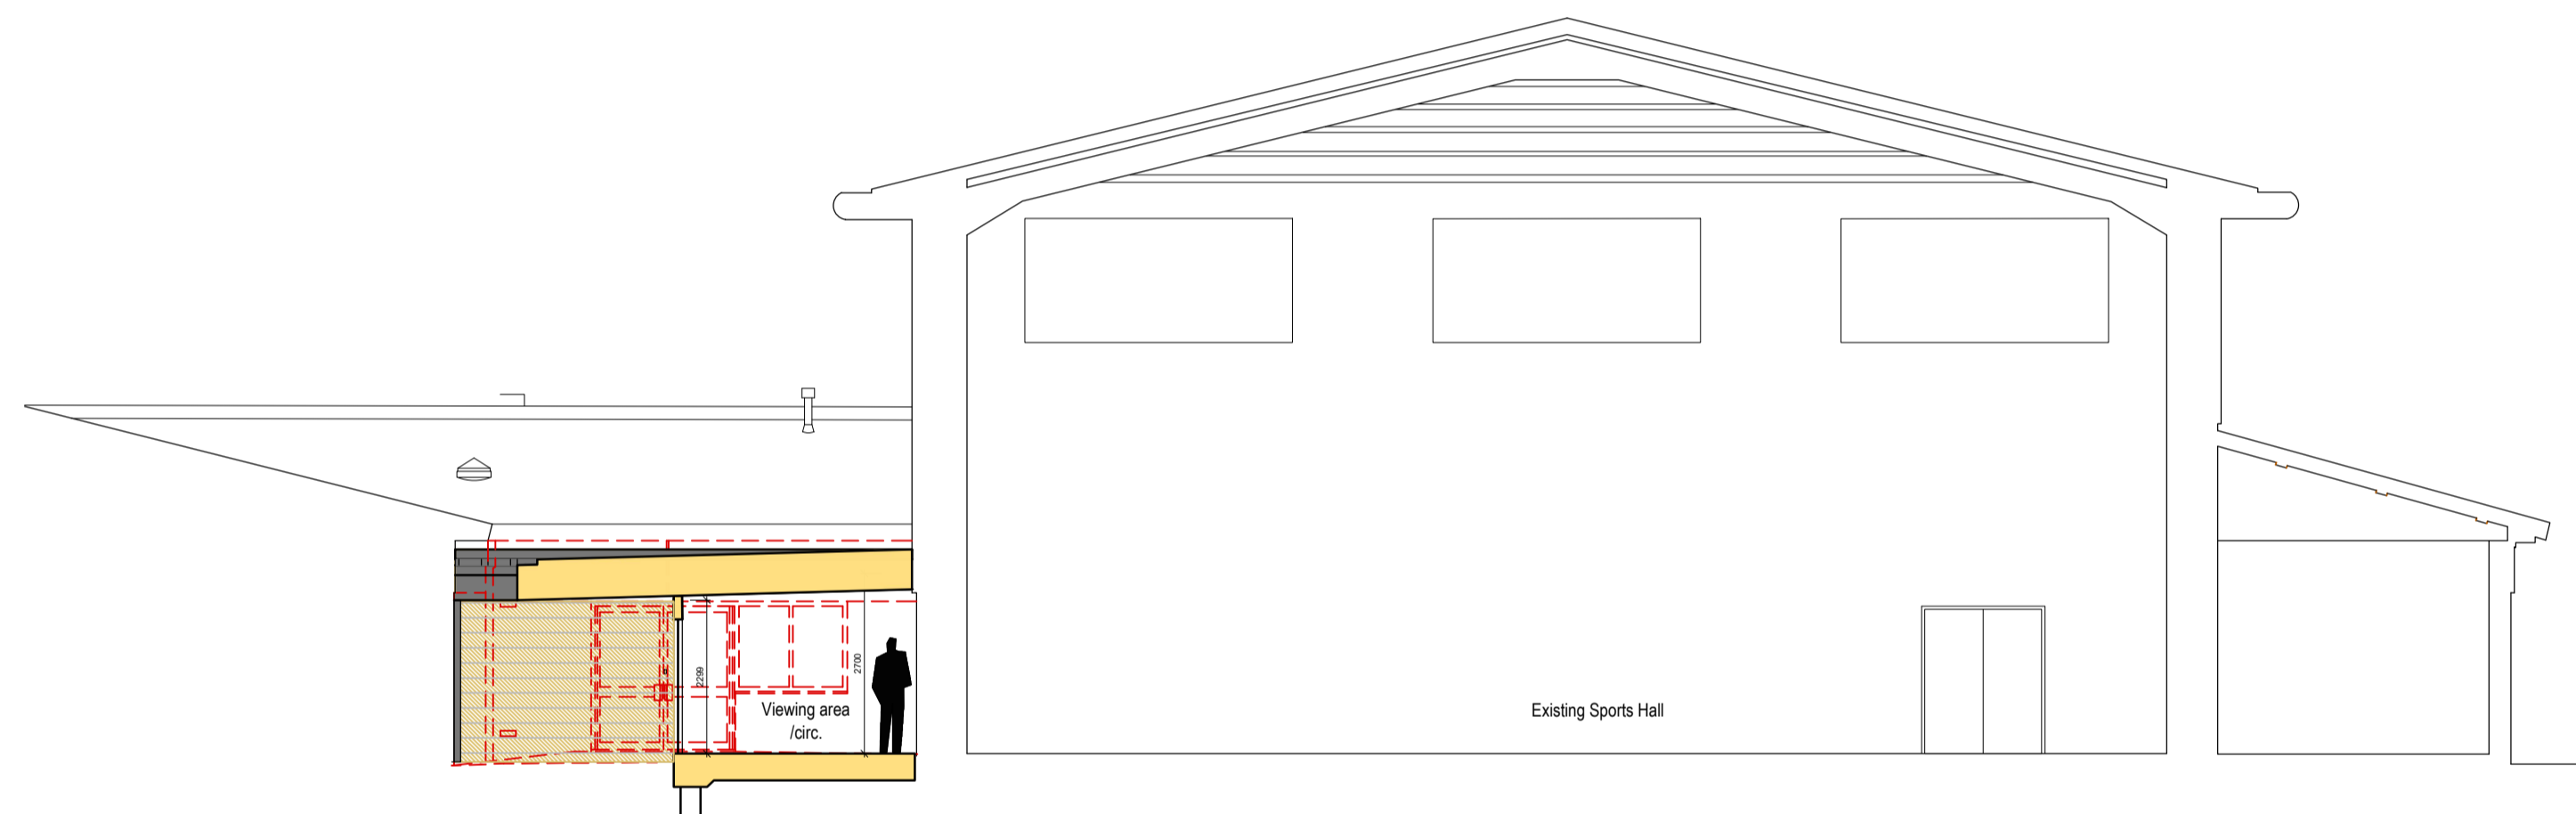

SECTION CC'