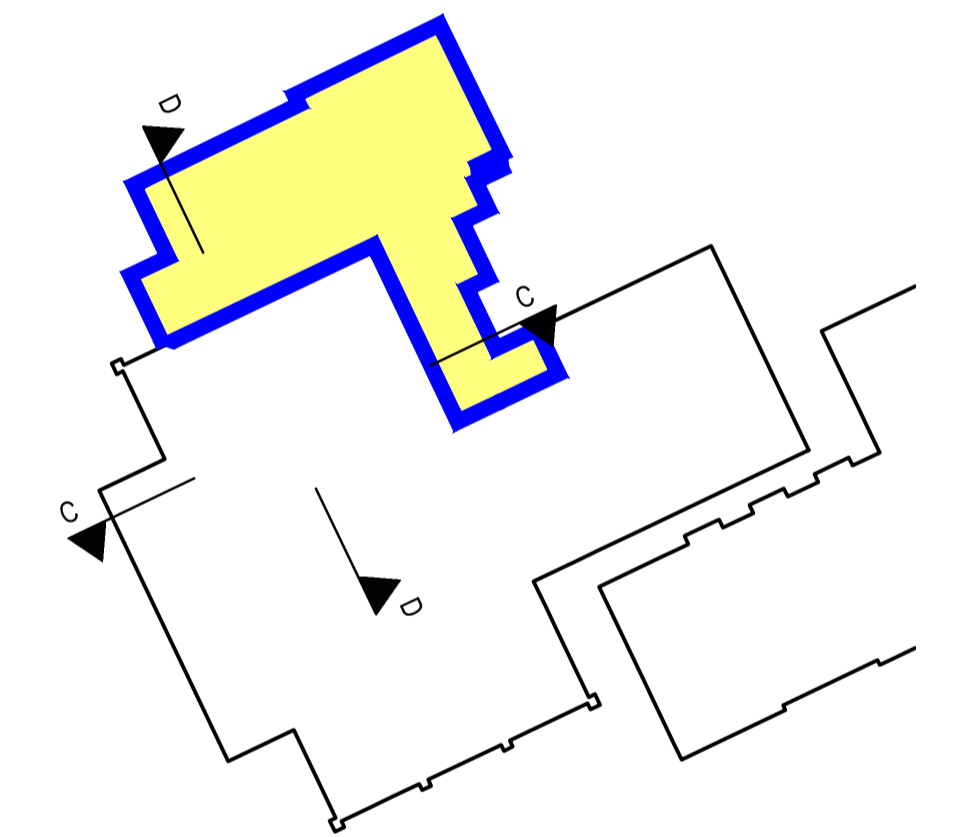

B	drawing updated to planning	09.01.20	AS	DPS
A	Updated to design development	23.12.19	AS	DPS
REV	DESCRIPTION	DATE	DR	CKD

Robothams Architects
The Old Library
12 Church Street
Warwick CV34 4AB
T 01926 493843
F 01926 495314
architects@robothams.co.uk
www.robothams.co.uk

PROJECT TITLE

The Cotswold School
The Avenue
Bourton on the Water

DRAWING TITLE

Proposed Sports Hall Extension
Proposed Sections

STATUS **Planning**

SCALE 1:100 SHEET SIZE A1 DRAWN AS

DATE October 2019 CHECKED AF

DWG NO. 3842-111 REVISION B