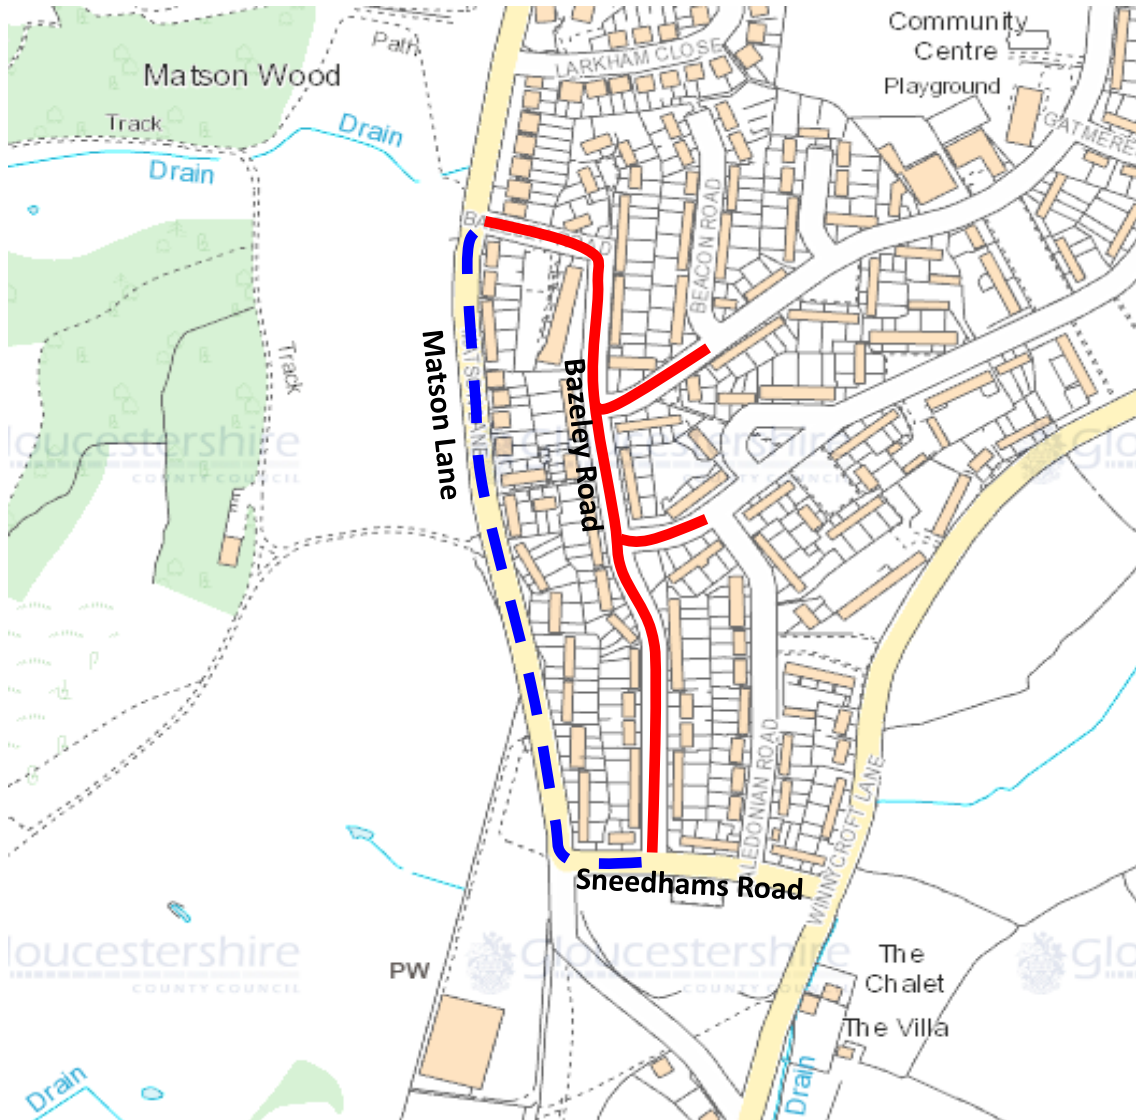

Official Diversion route for 4/85081 Bazeley Road, Gloucester

-  Road Closure
-  Diversion Route