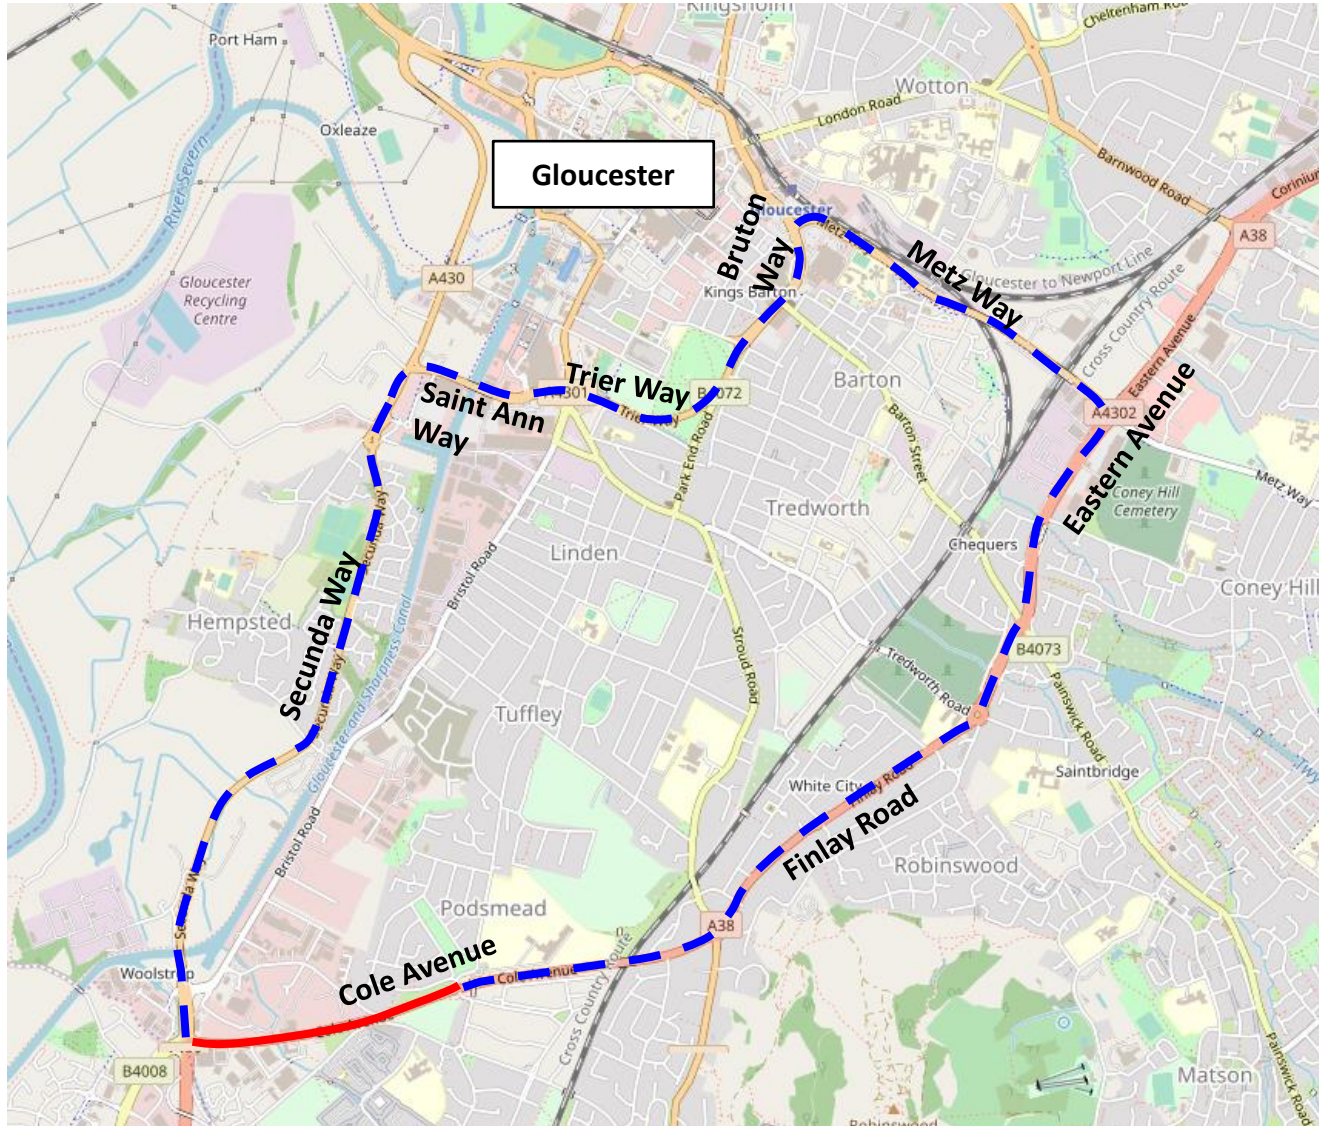

Official Diversion route for A38 Cole Avenue Bristol Road to Podsmead Road, Gloucester

- Road Closure
- - - Diversion Route