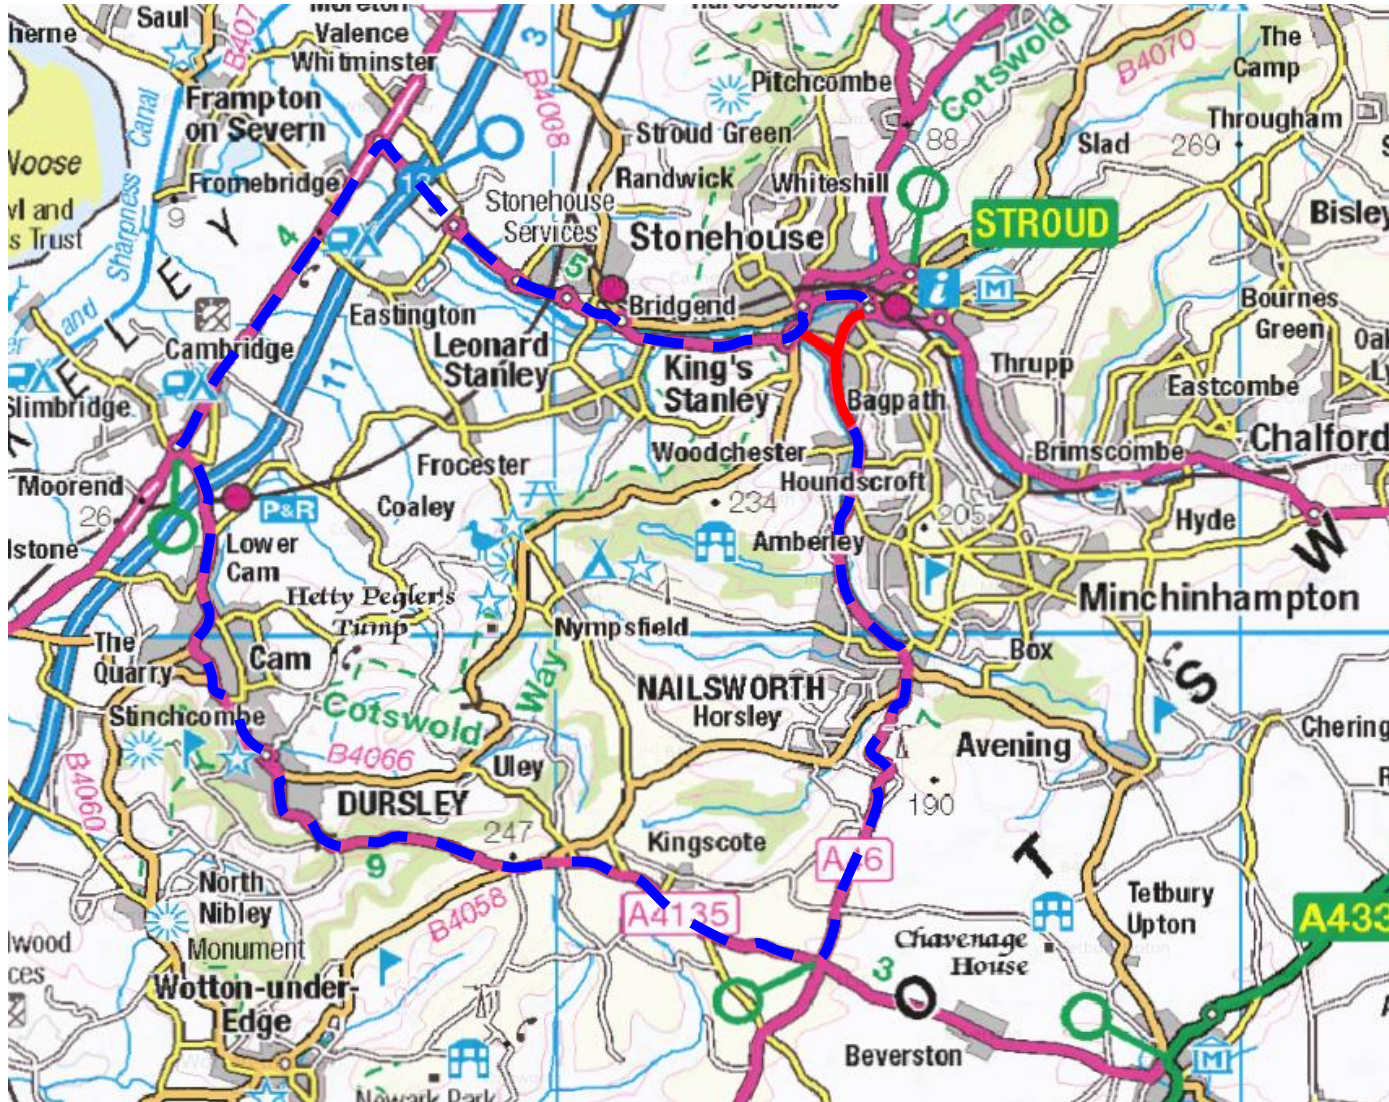

Highways

Official Diversion route for
A46 Bath Road, Stroud

- Road Closure
- - - Diversion Route