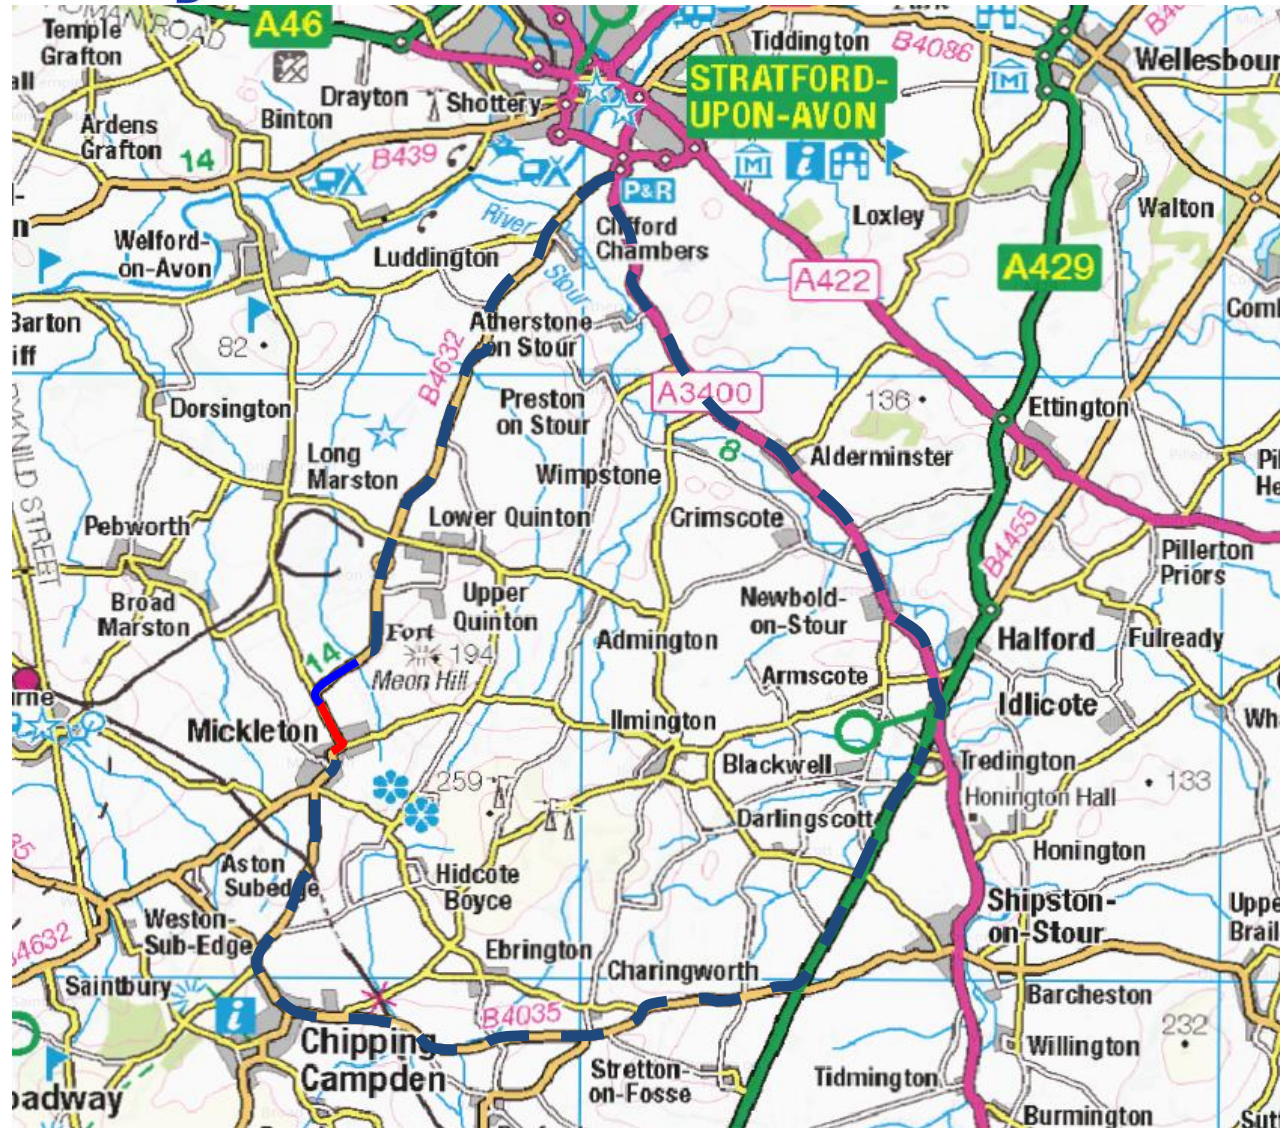

# Highways

Official Diversion route for  
B4632 Stratford Road, Mickleton

- Section 1 Closure
- Section 2 Closure
- - - Diversion Route