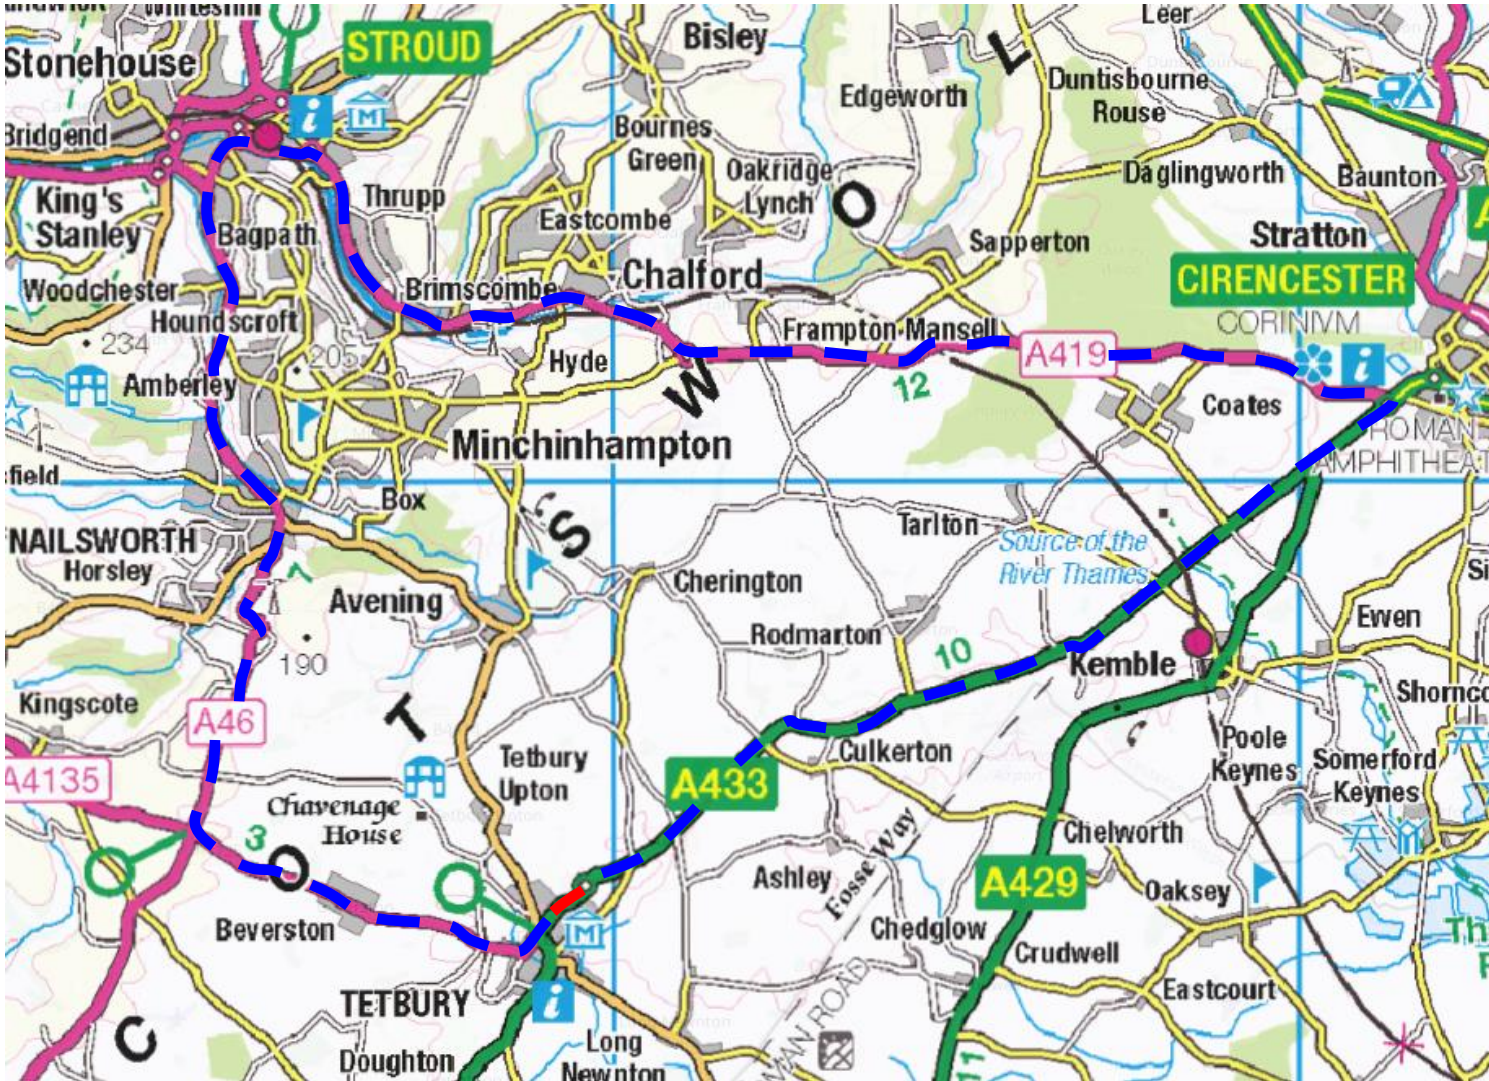

Highways

Official Diversion route for
A433 London Road, Tetbury

- Road Closure
- - - Diversion Route