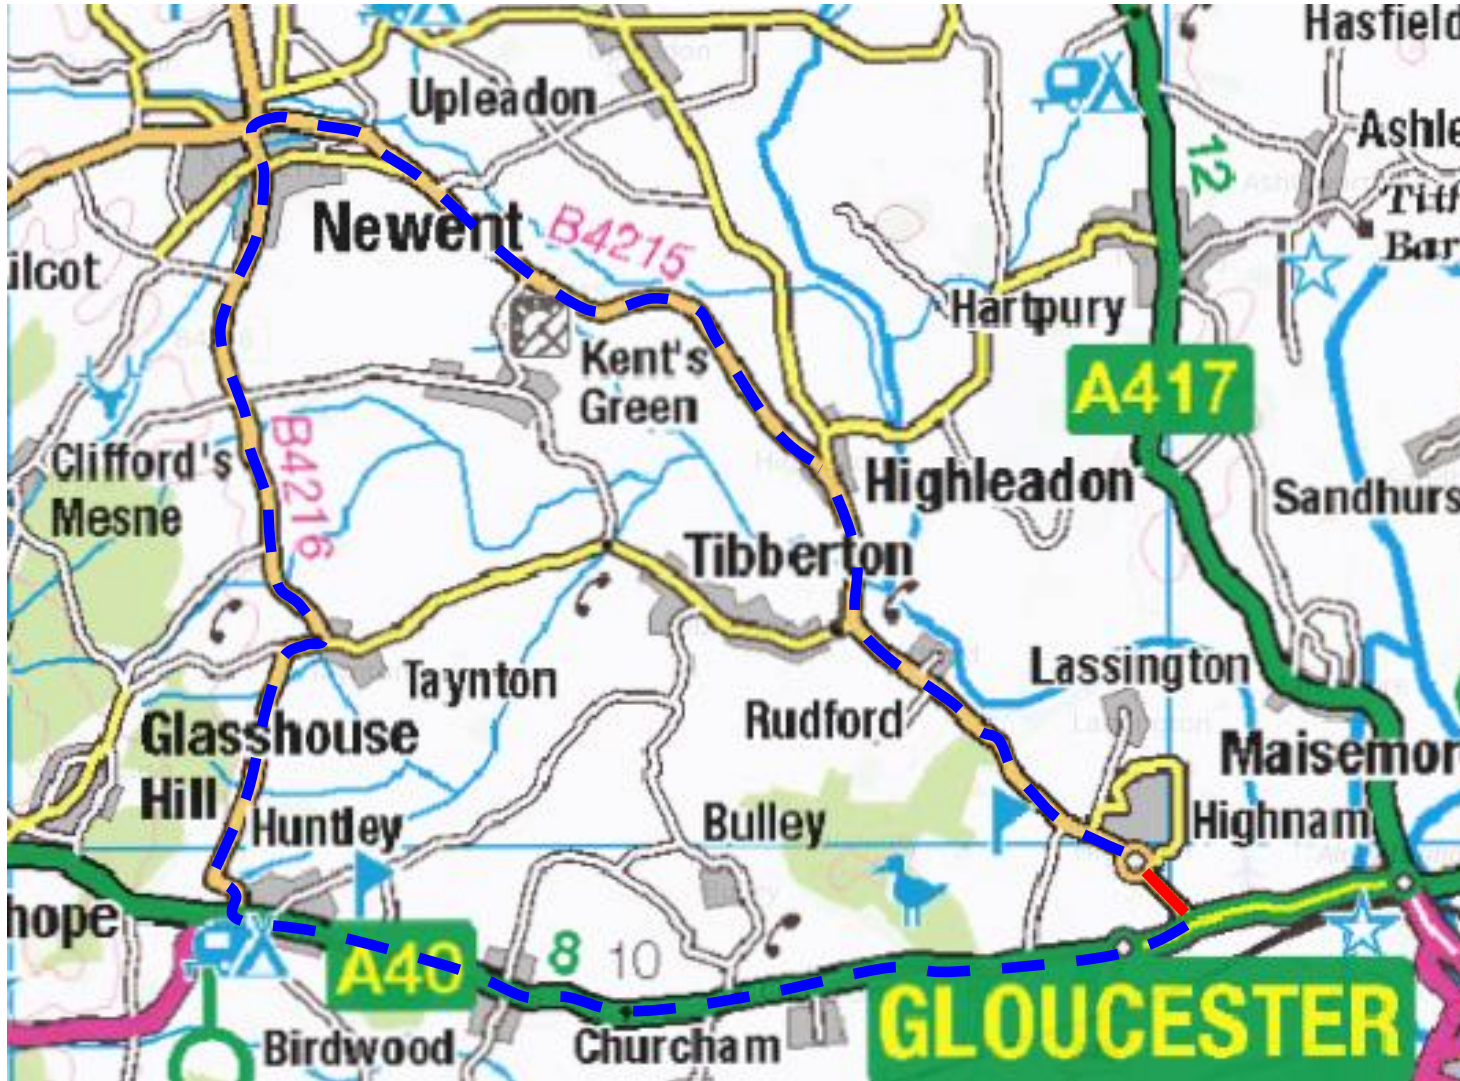

# Highways

Official Diversion route for  
B4215 Newent Road, Highnam

- Road Closure
- - - Diversion Route