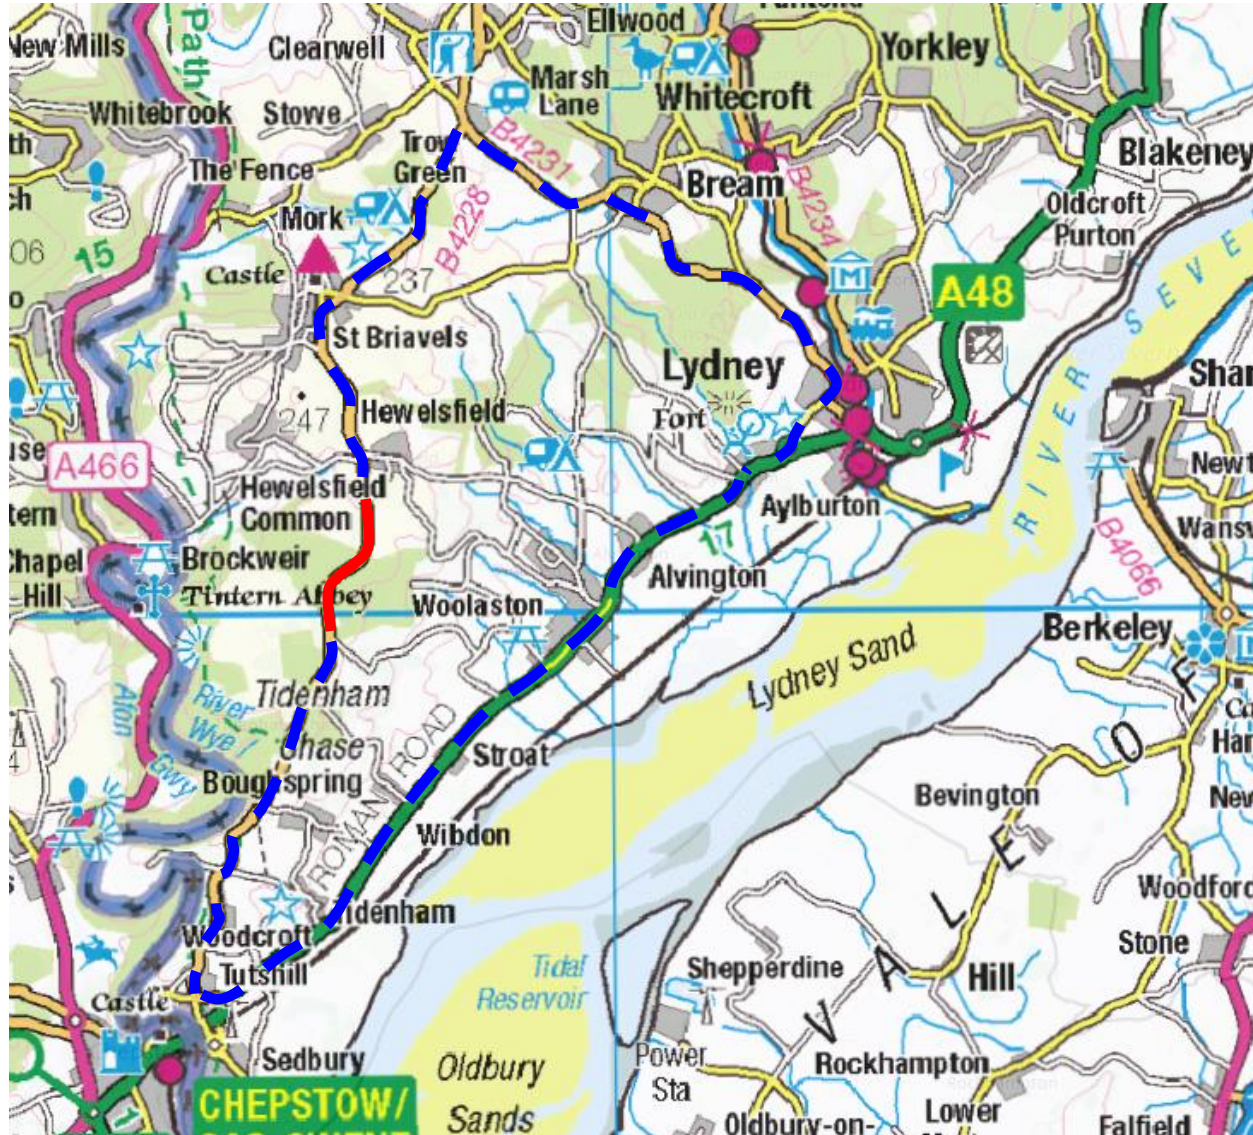

Official Diversion route for B4228 St Briavels Road, Hewelesfield

- Road Closure
- Diversion Route