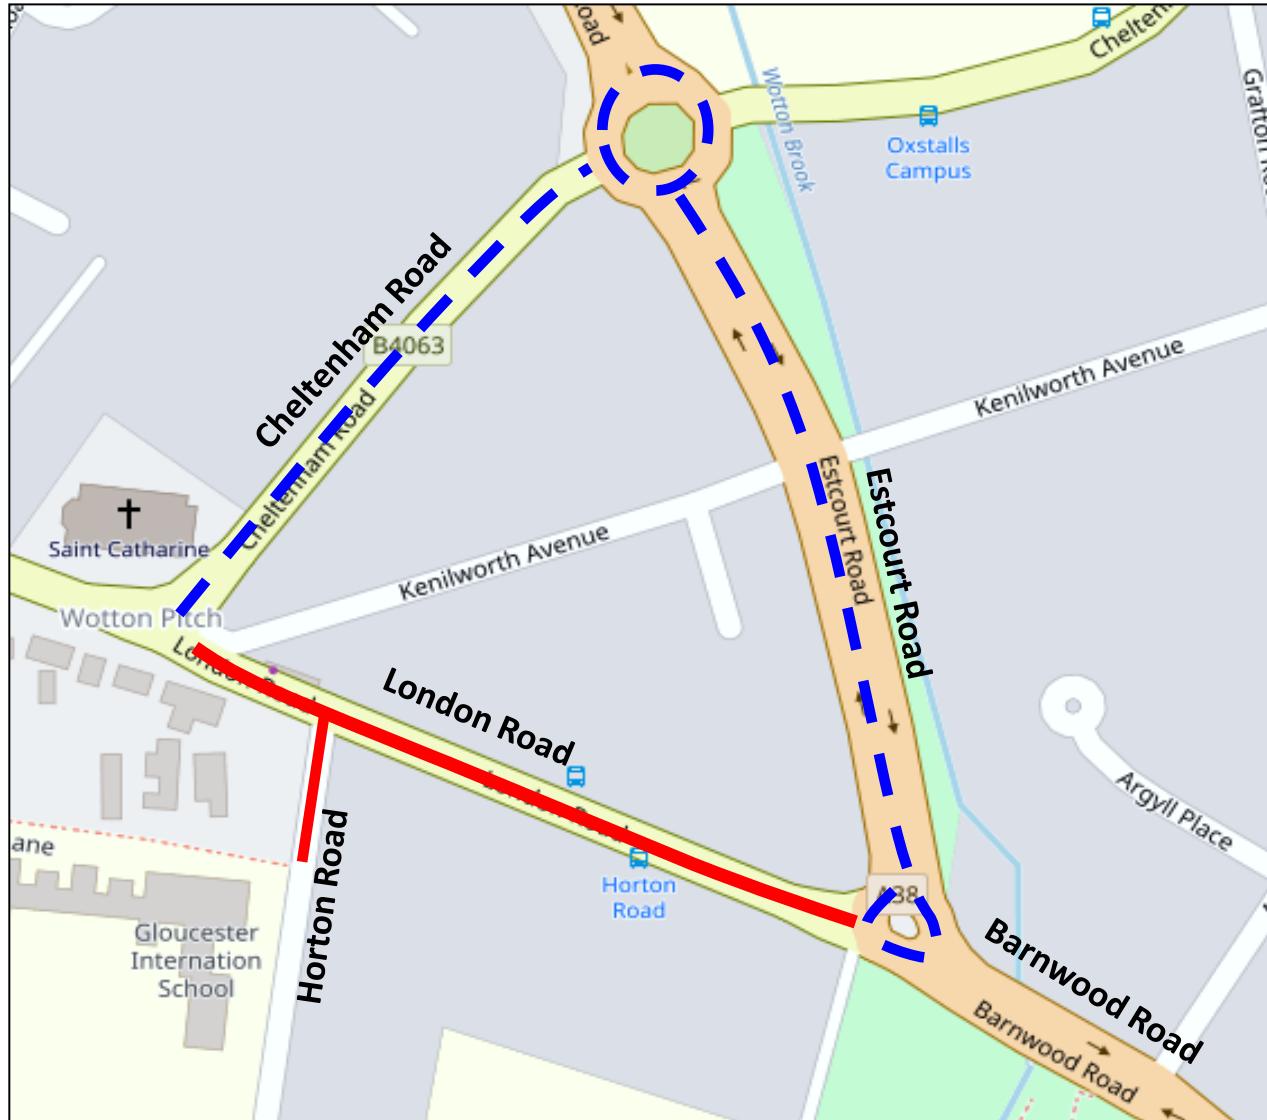

Official Diversion route for B4063 London Road, Gloucester

- Road Closure
- - - Diversion Route