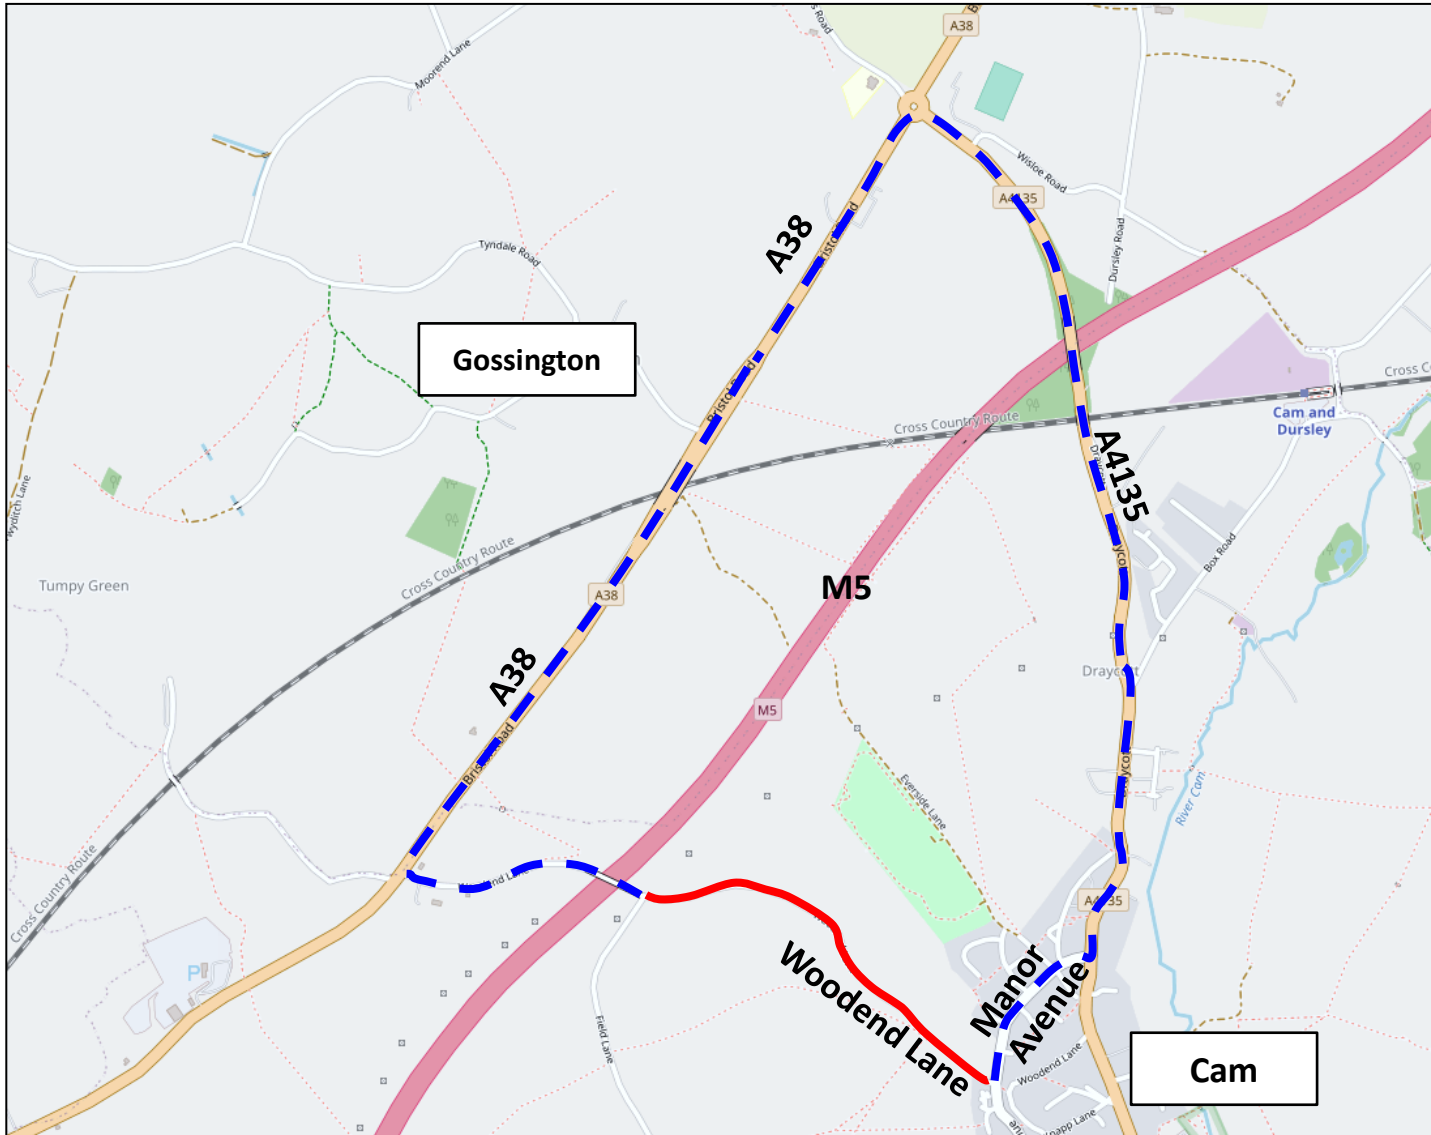

## Diversion route for 3/261 Woodend Lane, Cam

- Road Closure
- - - Diversion Route