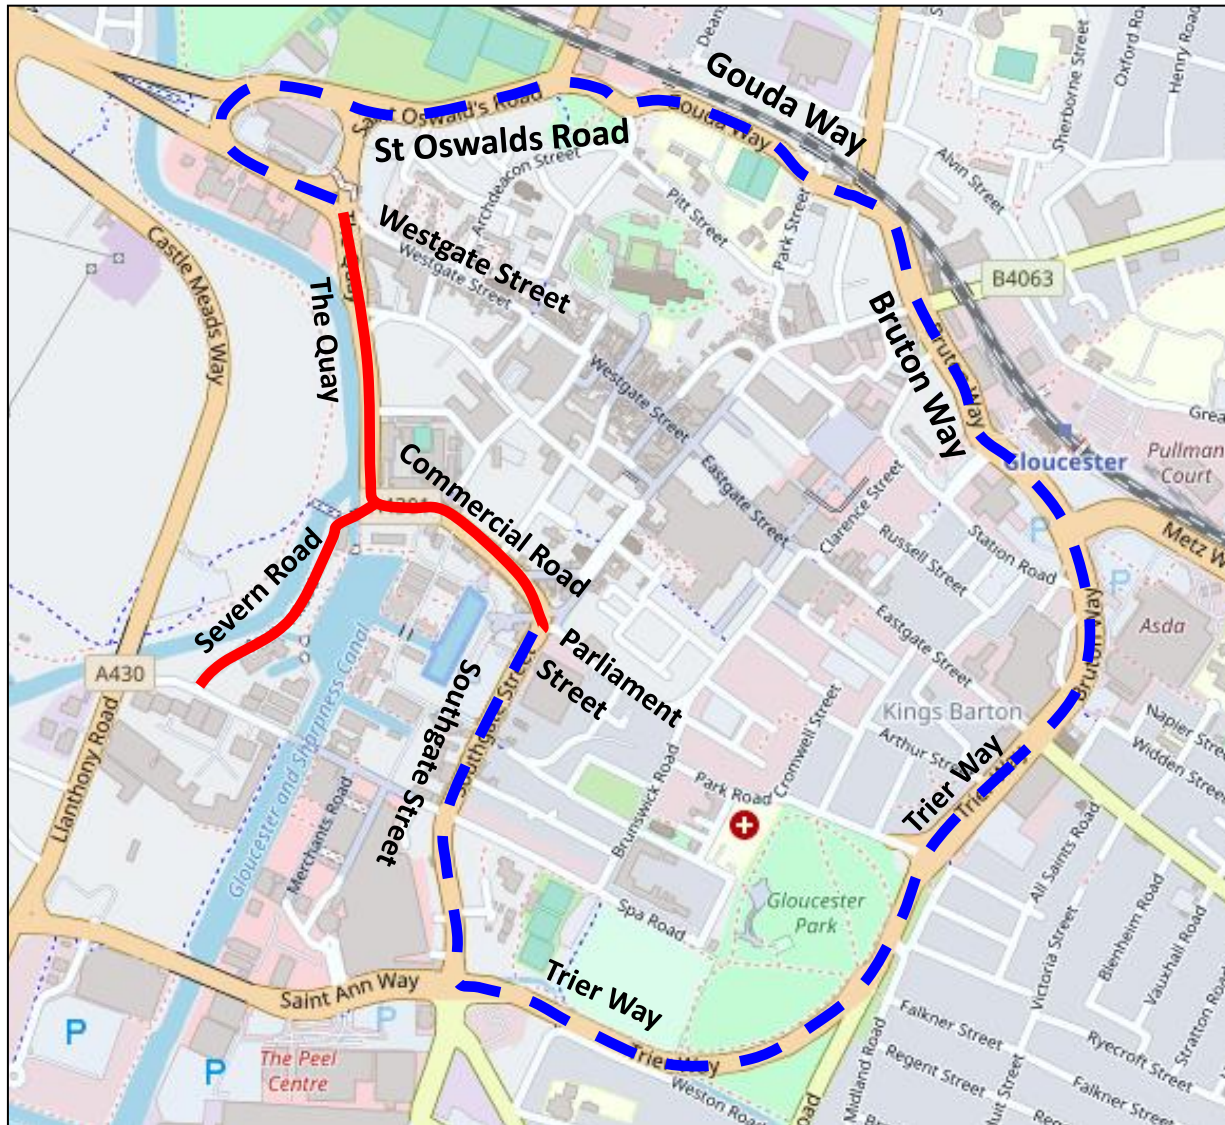

Official Diversion route for A4301 Commercial Road, Gloucester

-  Road Closure
-  Diversion Route