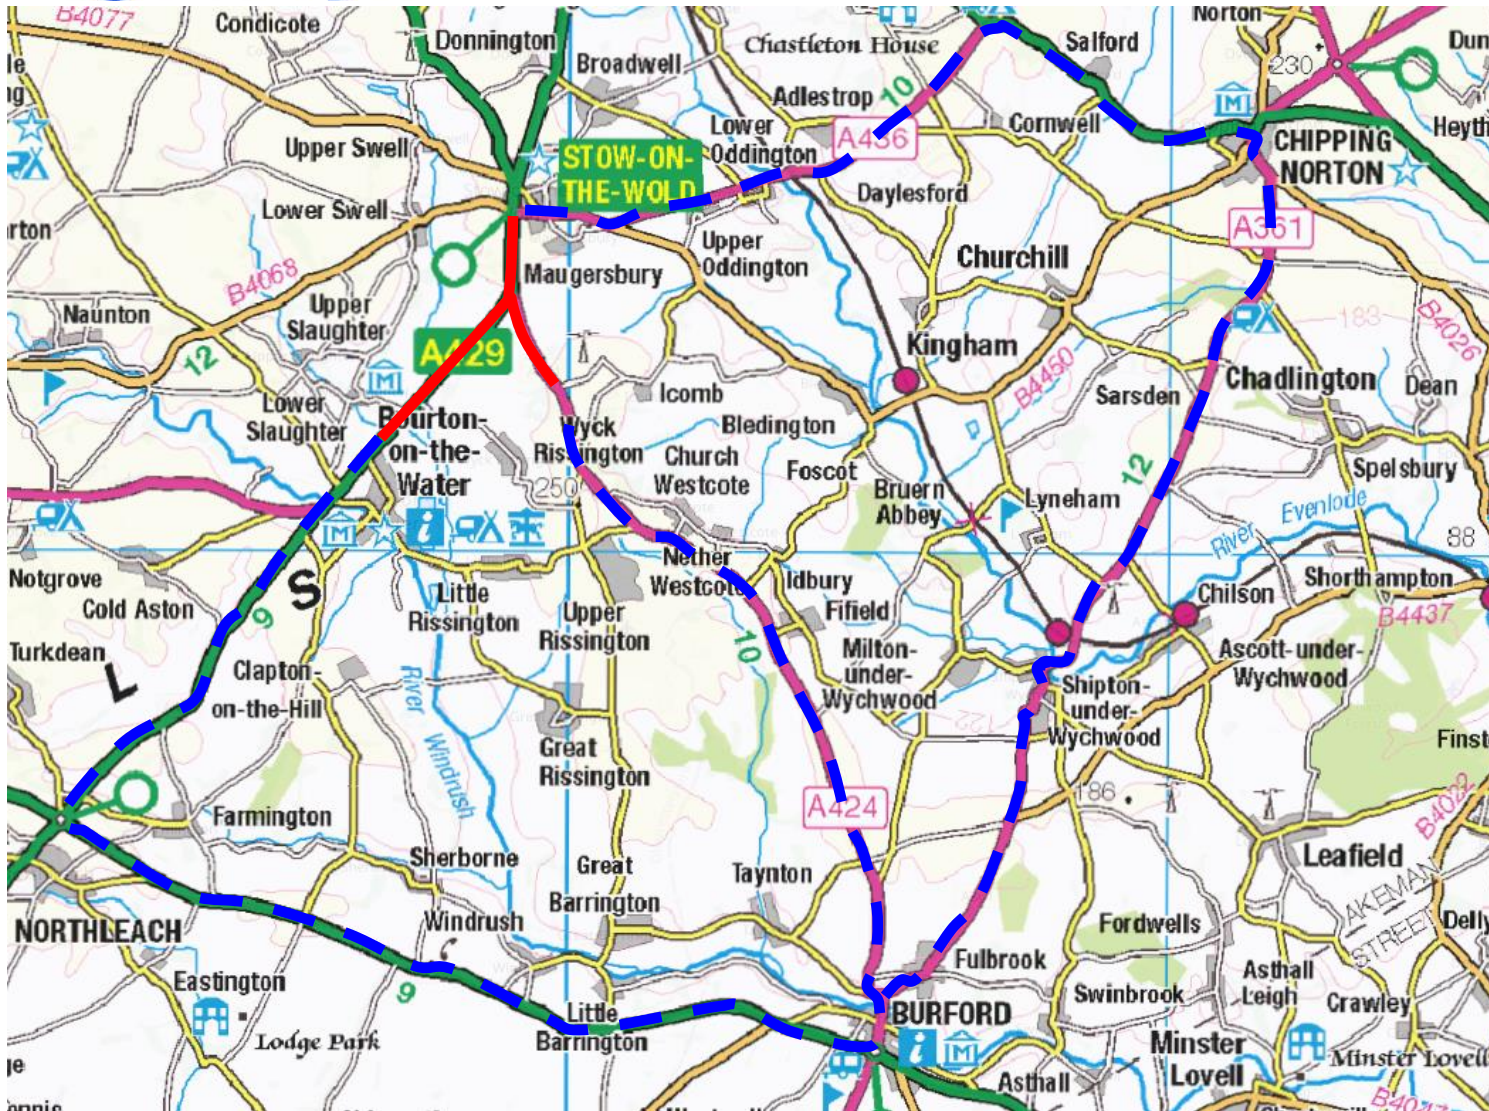

# Highways

Official Diversion route for  
A429 Fosseway Stow Hill/Wyck Hill Lights with A424

- Road Closure
- Diversion Route