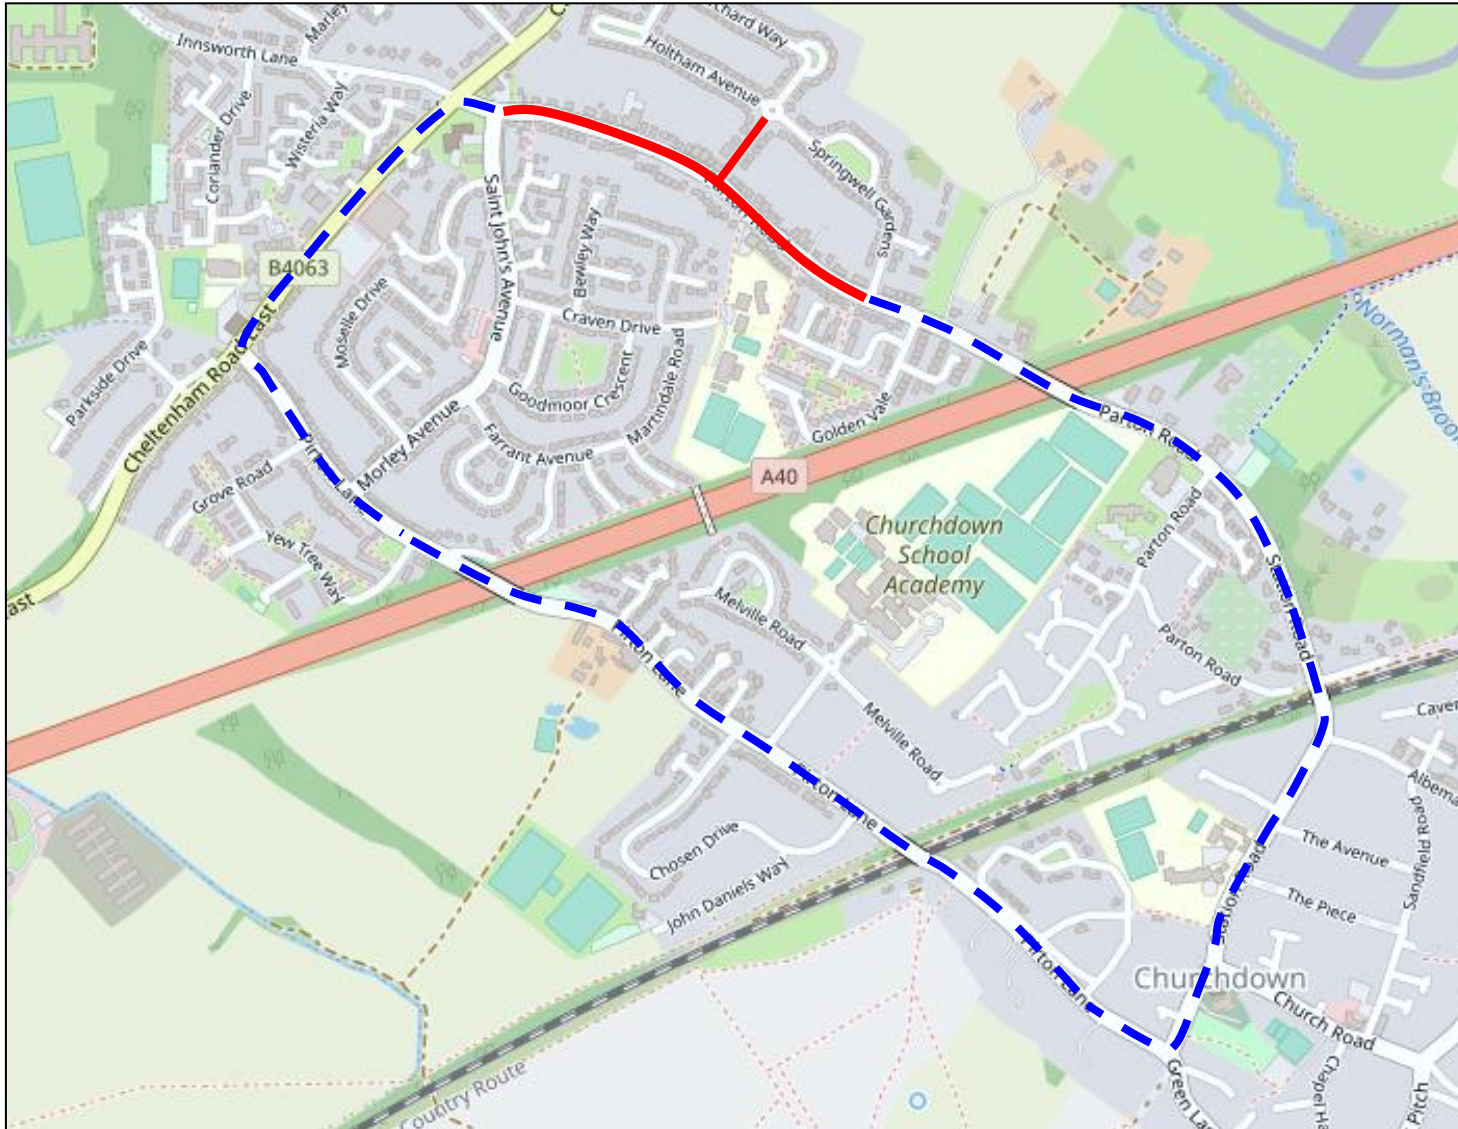

Official Diversion route for 4/1313 Parton Road & Meadow Way, Churchdown

- Road Closure
- - - Diversion Route