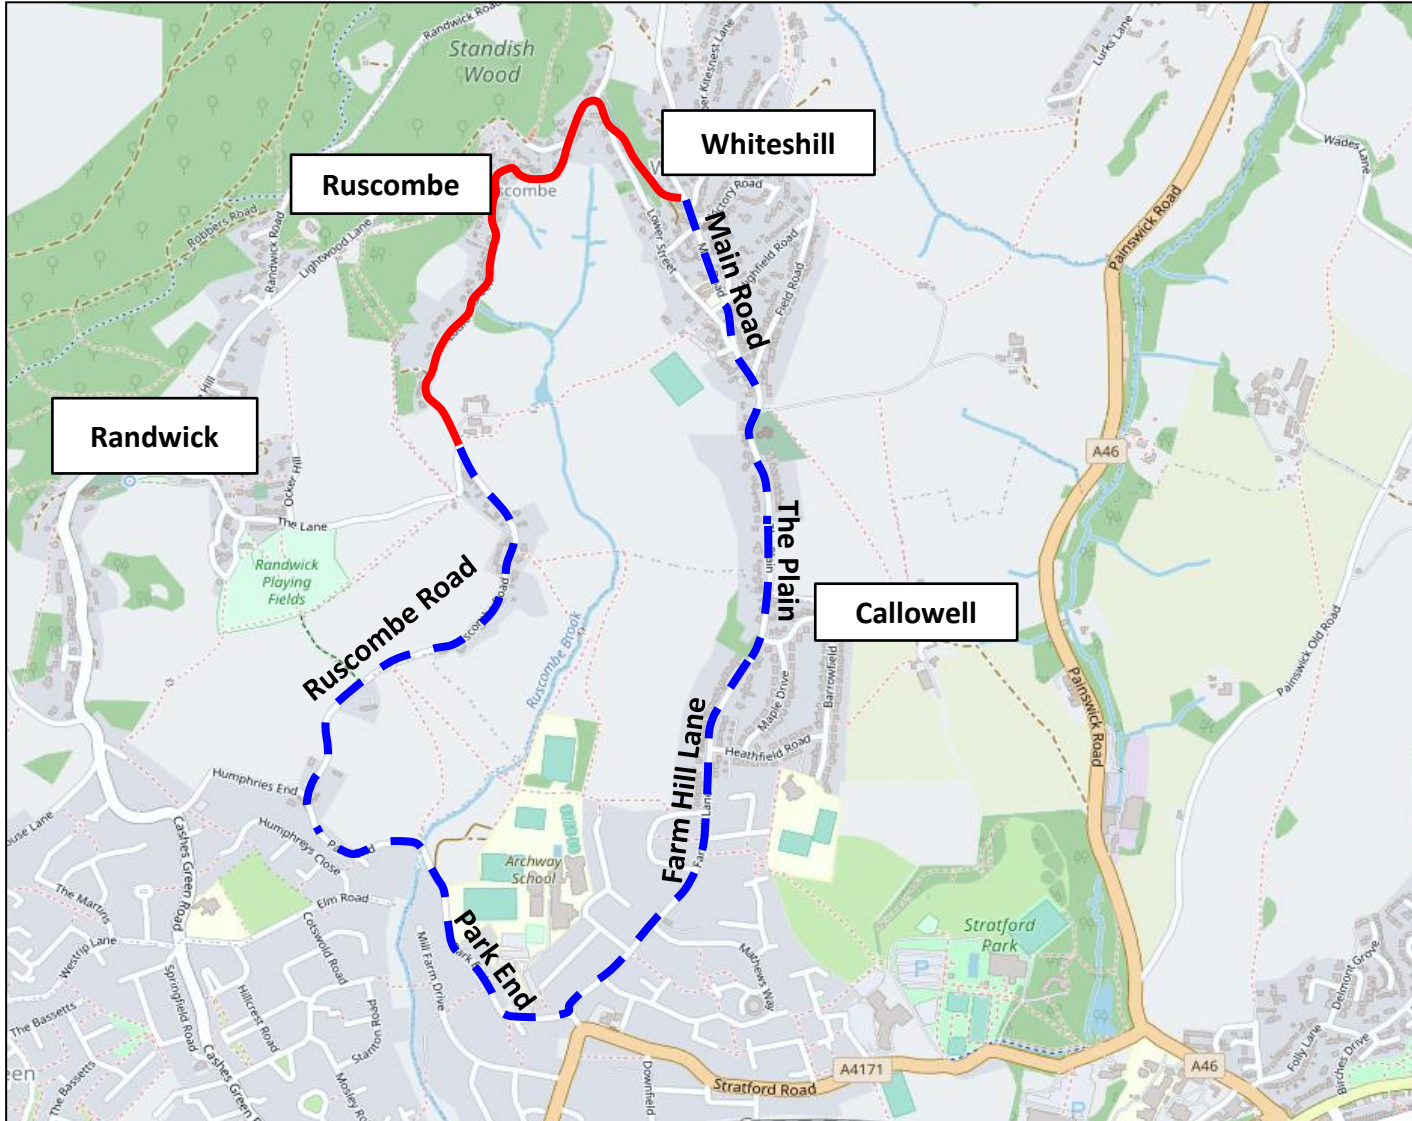

Highways

Official Diversion route for
3/213 Main Road, Ruscombe

- Road Closure
- - - Diversion Route