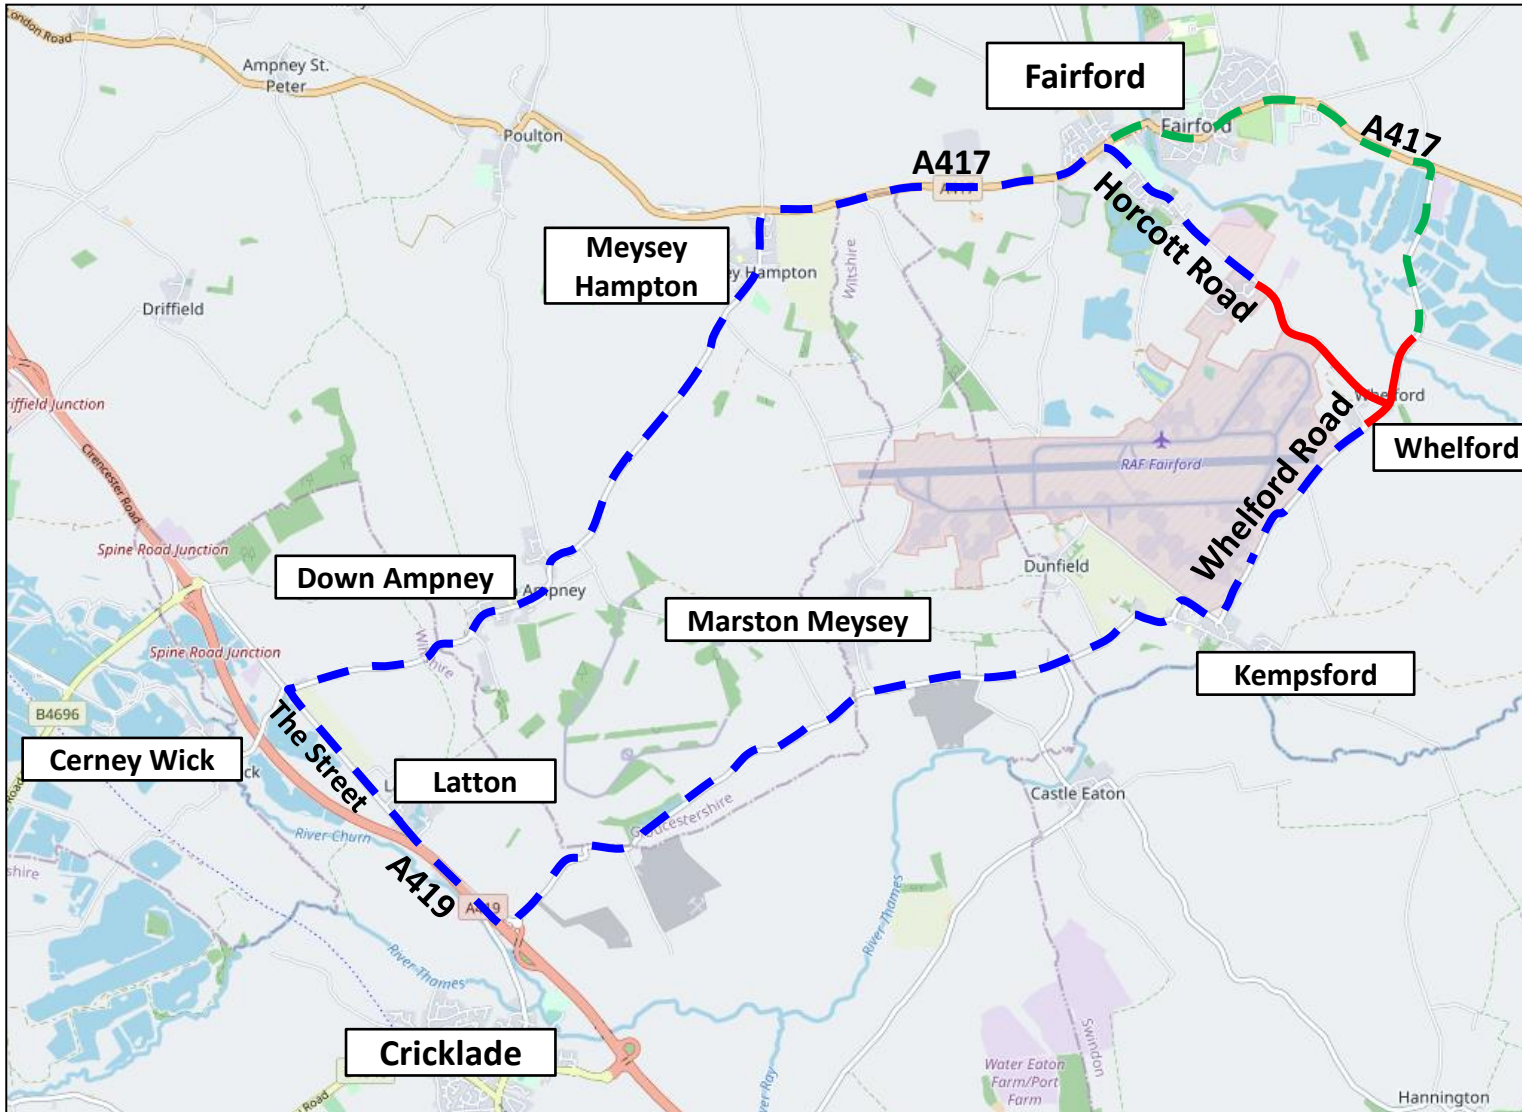

Diversion route for 3/168 Horcott Road, Whelford

-  Road Closure
-  Diversion Routes