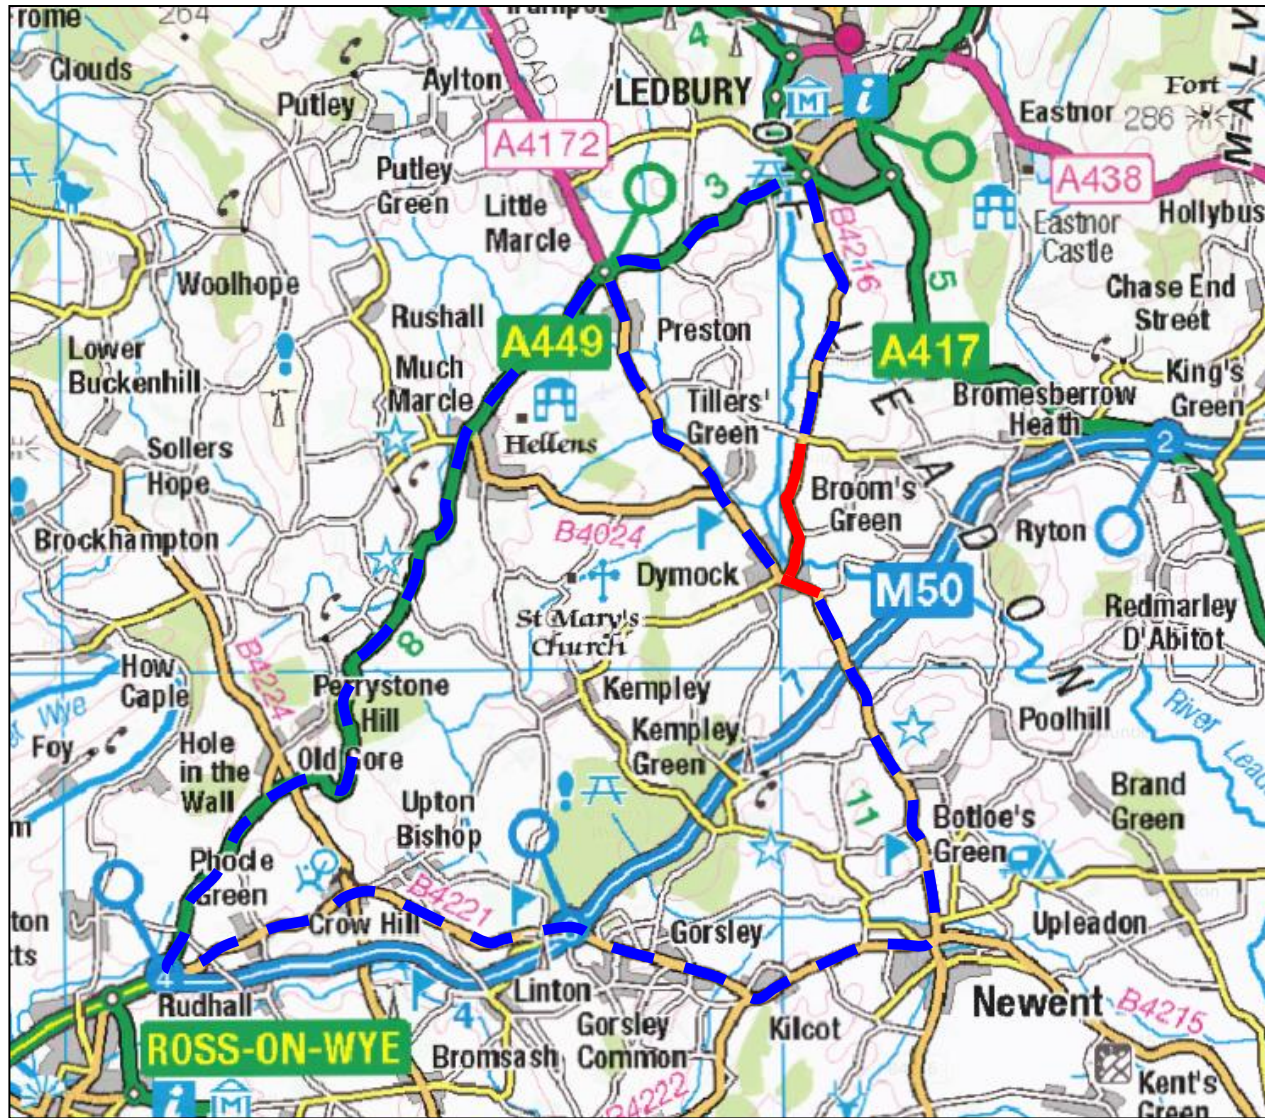

Highways

Official Diversion route for
B4216 Ledbury Road, Dymock

- Road Closure
- Diversion Route