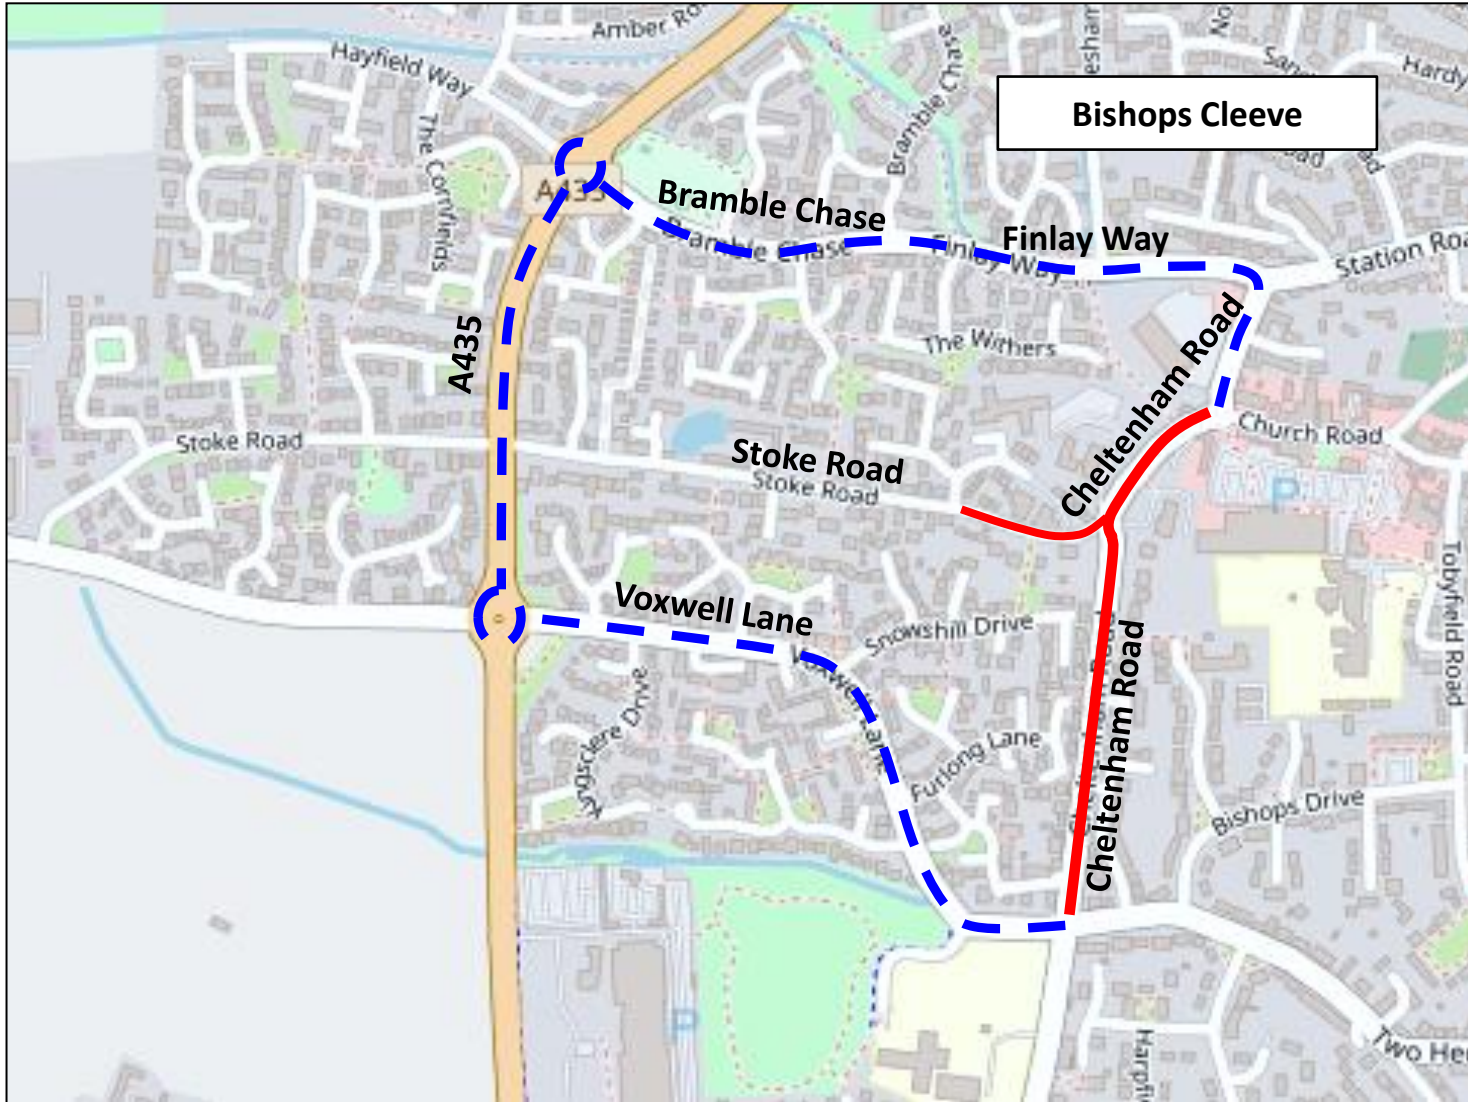

Diversion route for
3/350 Cheltenham Road, Bishops Cleeve

- Road Closure
- - - Diversion Route