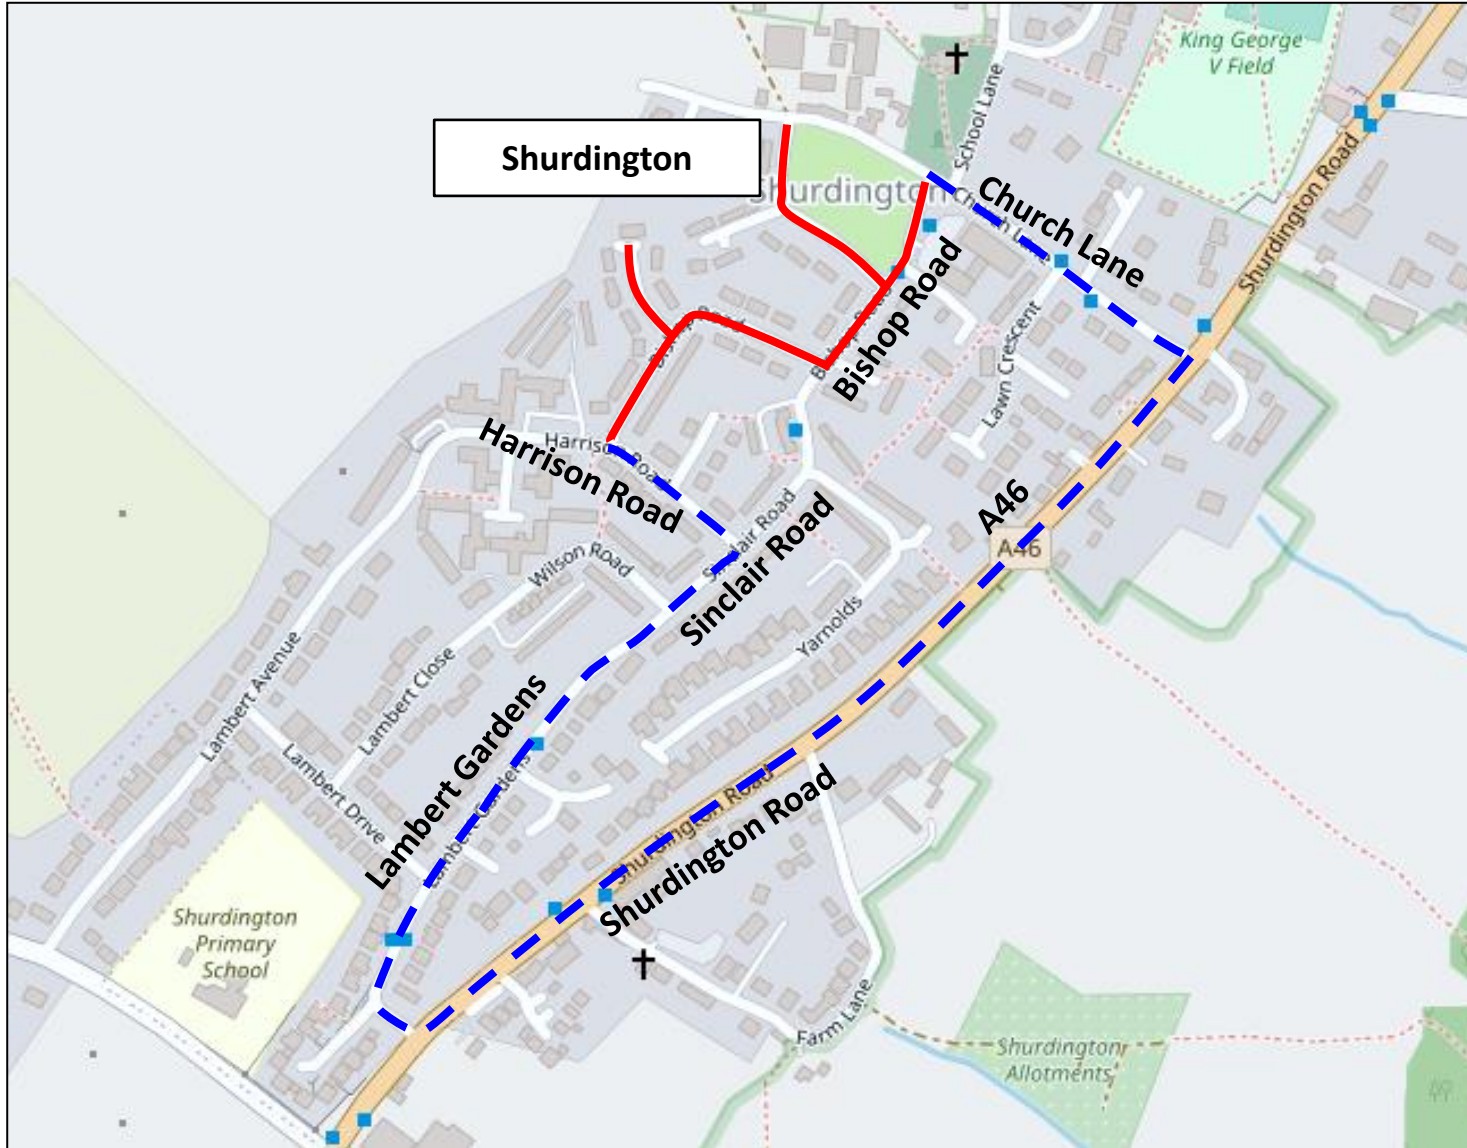

Diversion route for
4/2418 Bishop Road, Laurence Close and
Cowlsmead, Shurdington

- Road Closure
- - - Diversion Route