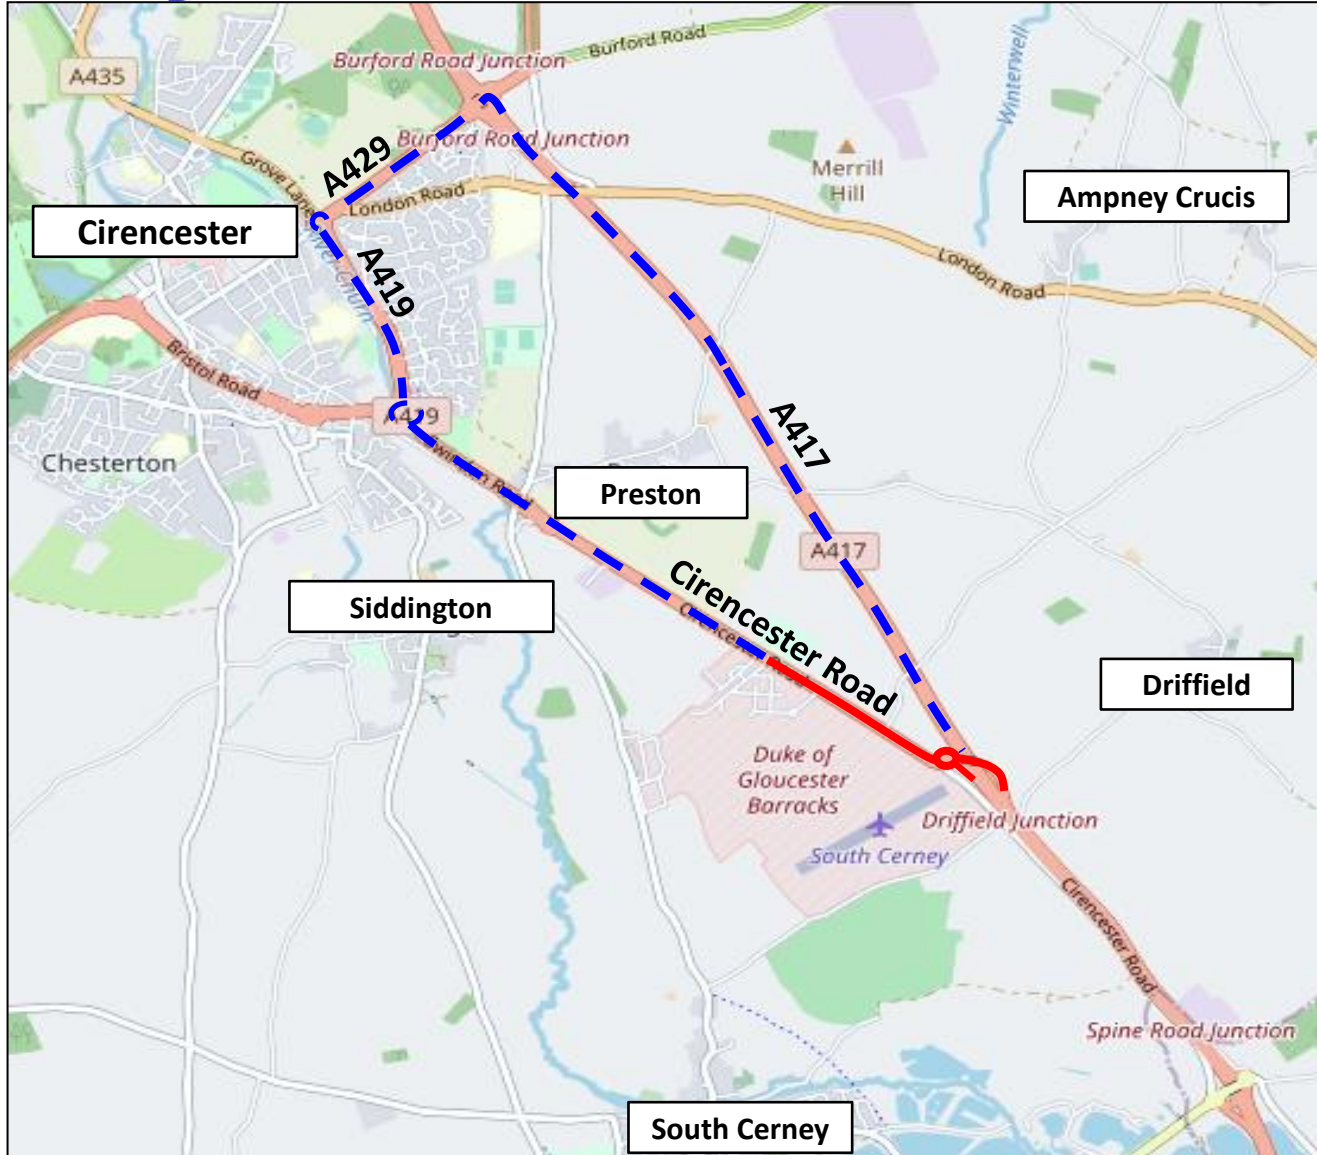

Diversion route for A419 Cirencester Road, South Cerney

- Road Closure
- - - Diversion Route