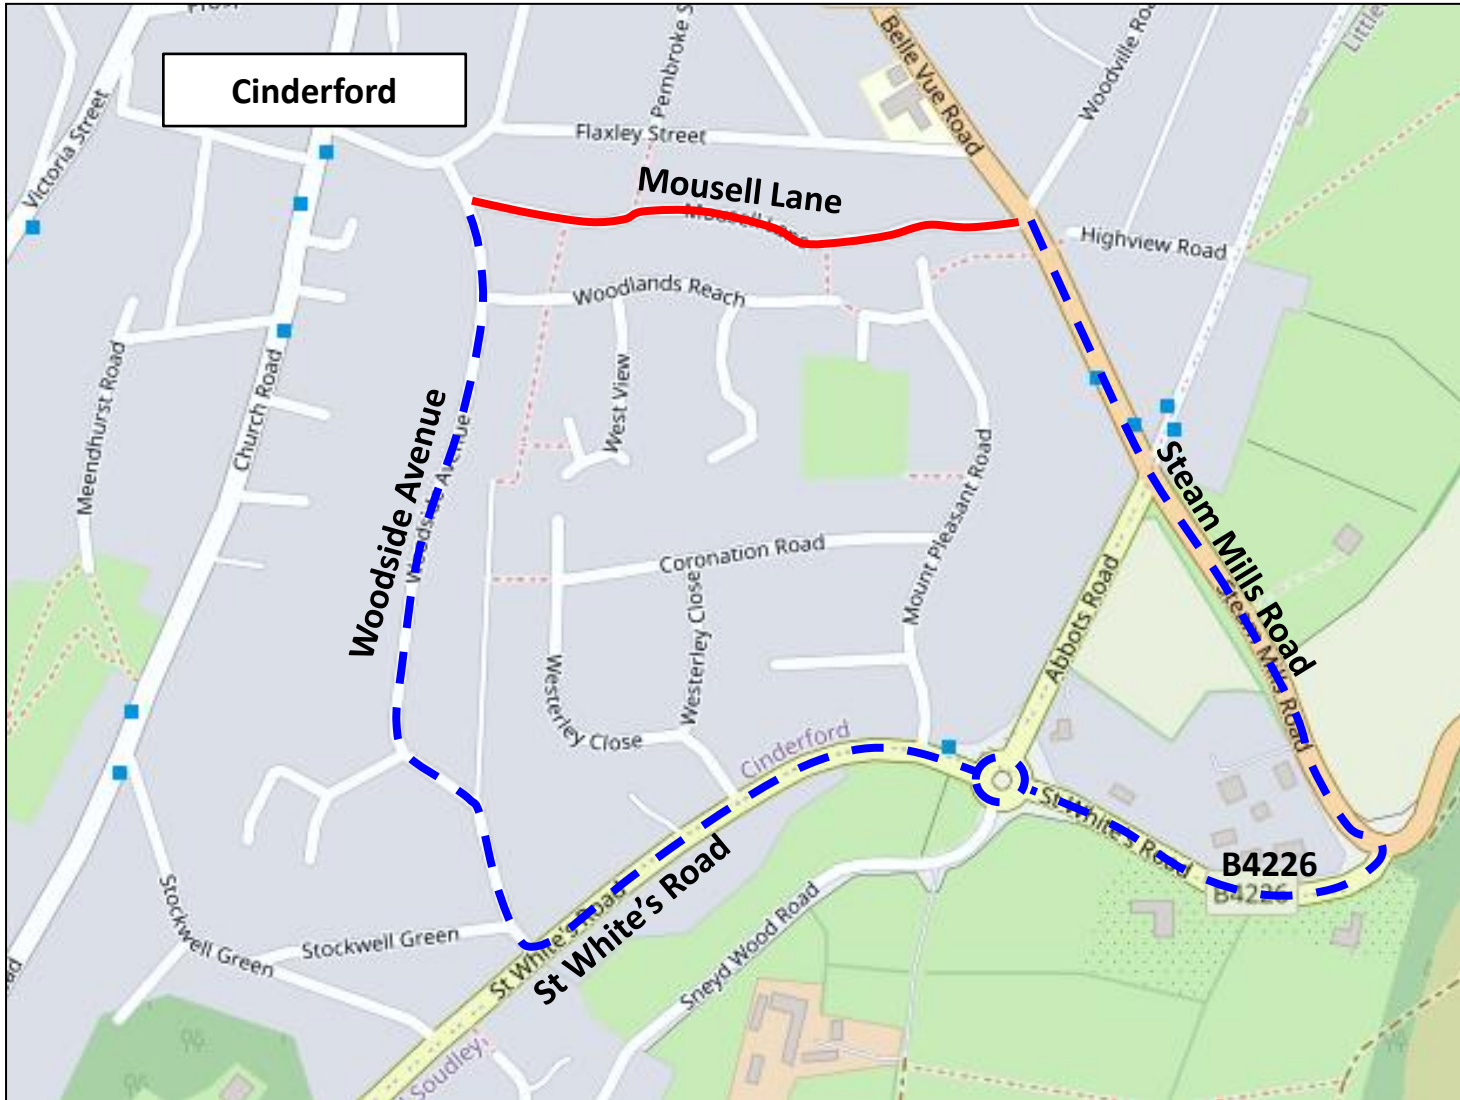

Diversion route for 4/5007 Mousell Lane, Cinderford

- Road Closure
- - - Diversion Route