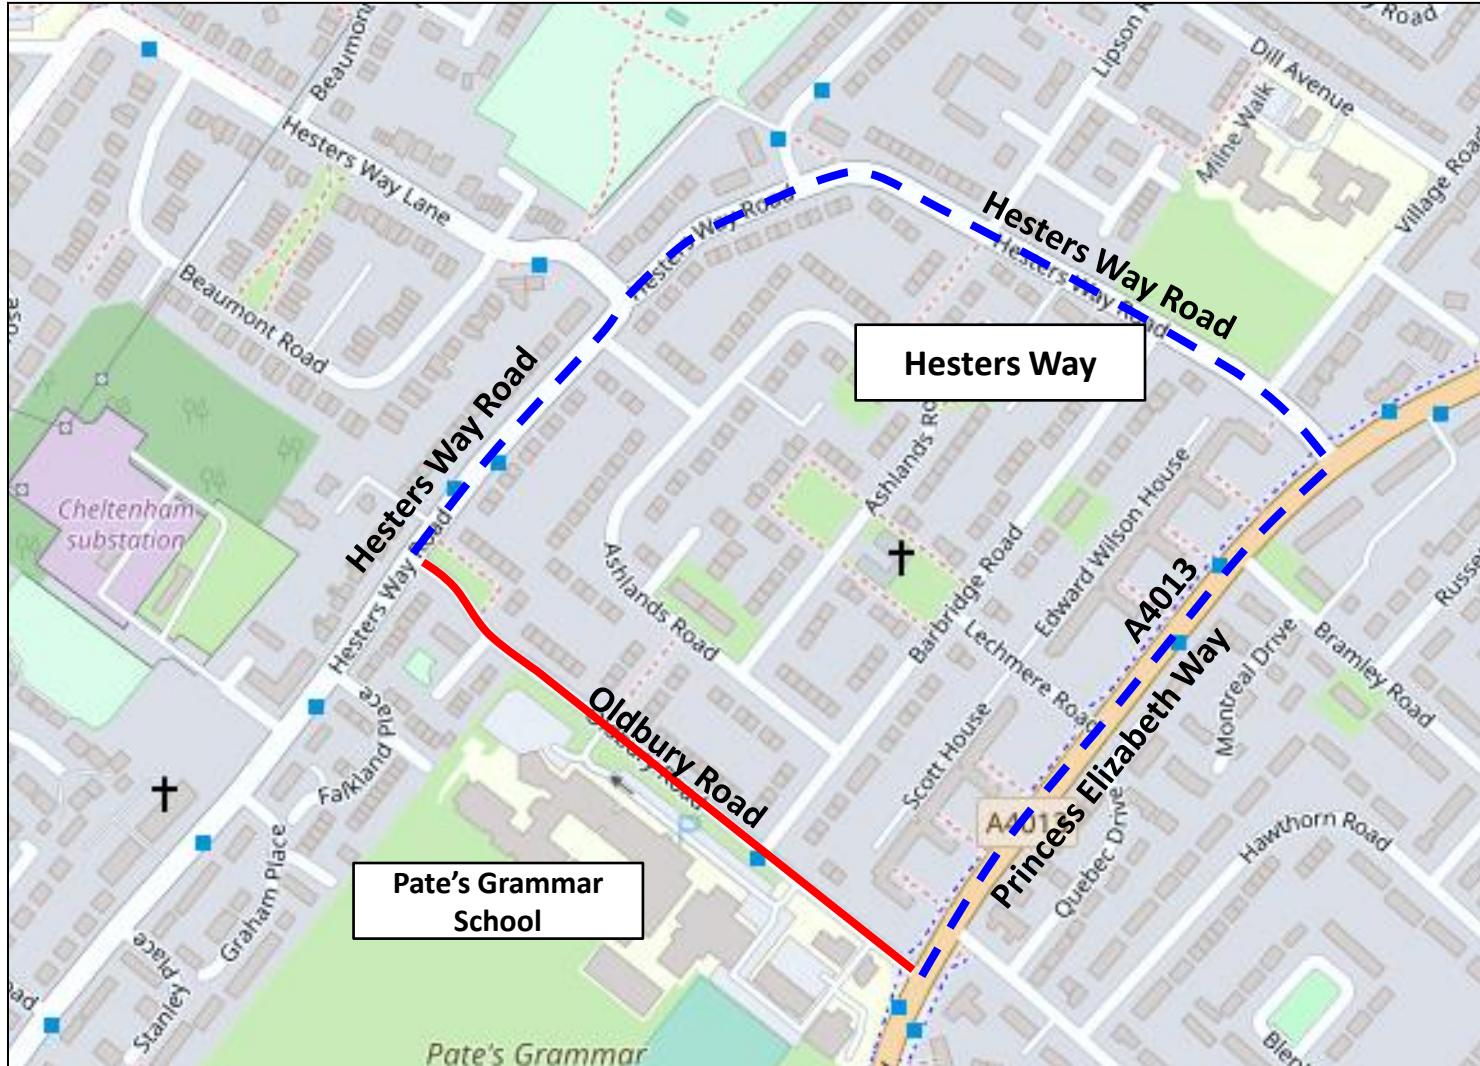

Diversion route for
4/90031 Oldbury Road, Cheltenham

- Road Closure
- - - Diversion Route