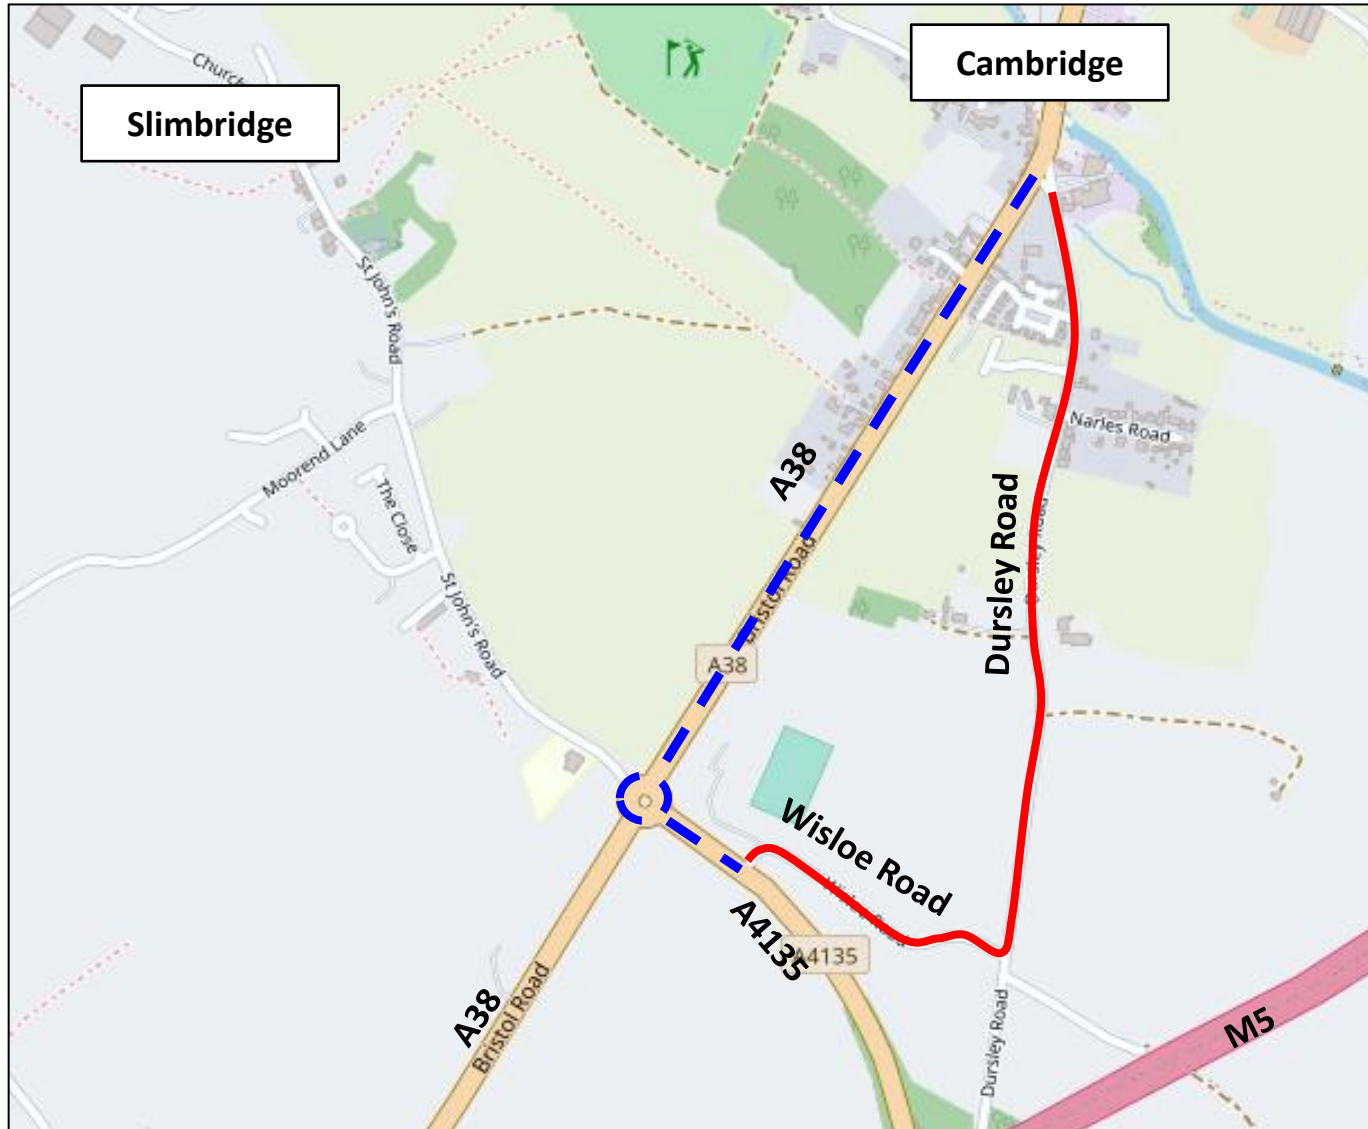

Official Diversion route for 2/227 Wisloe Road, Slimbridge

-  Road Closure
-  Diversion Route