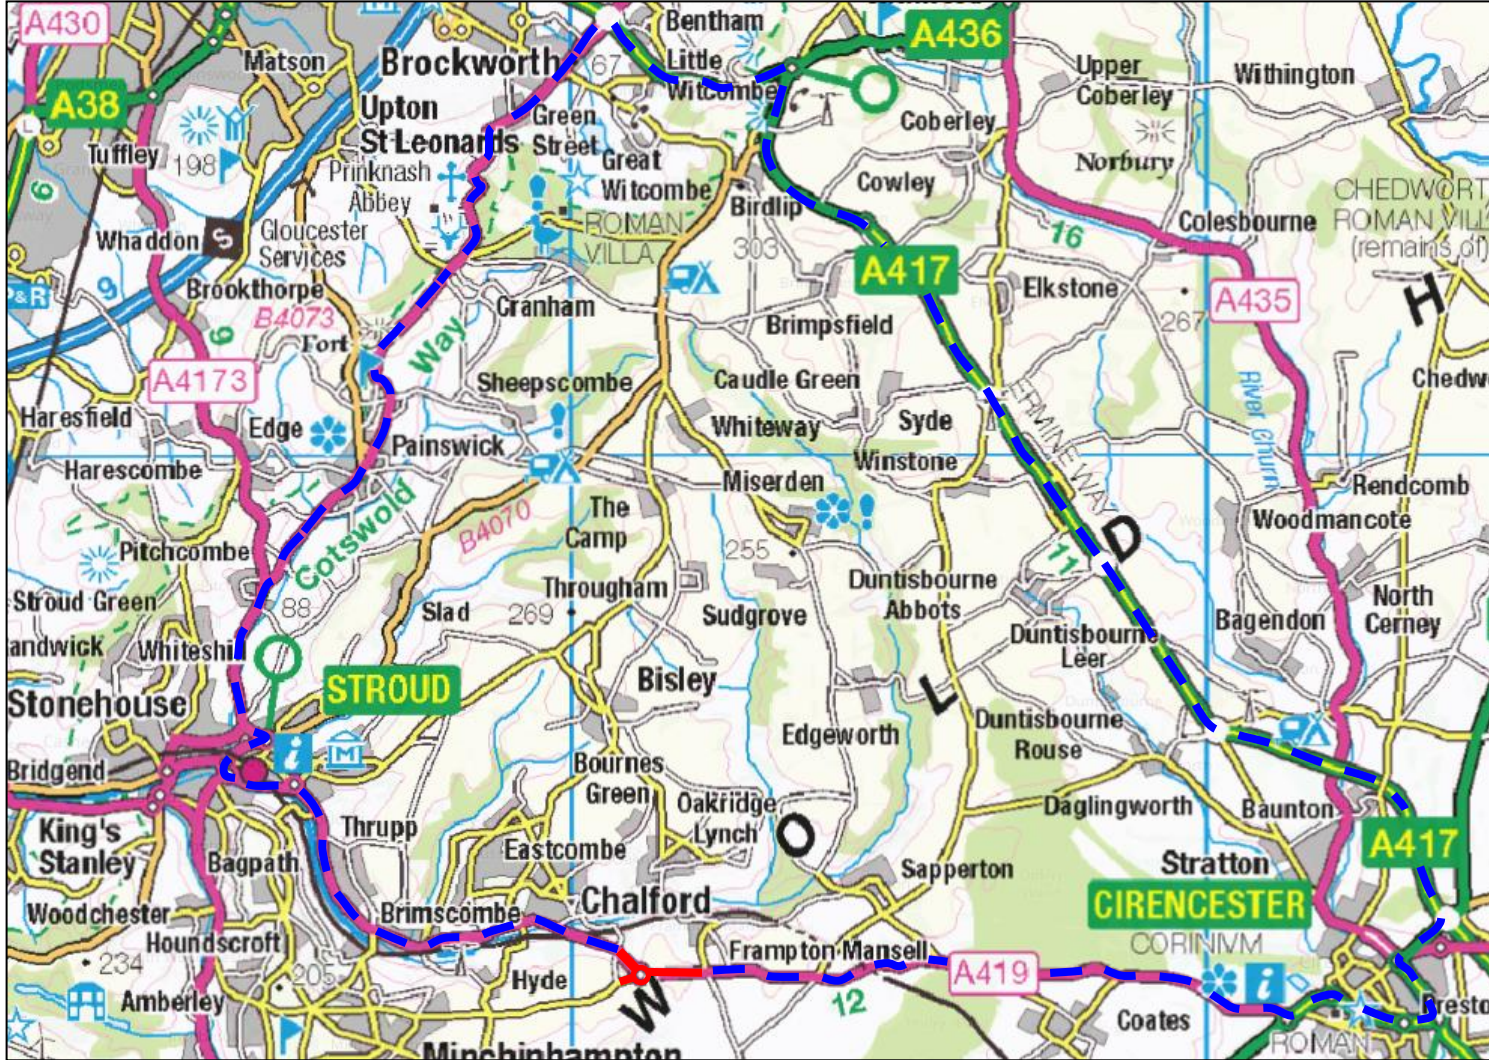

# Highways

Official Diversion route for  
A419 Cowcombe Hill, Chalford

- Road Closure
- Diversion Route