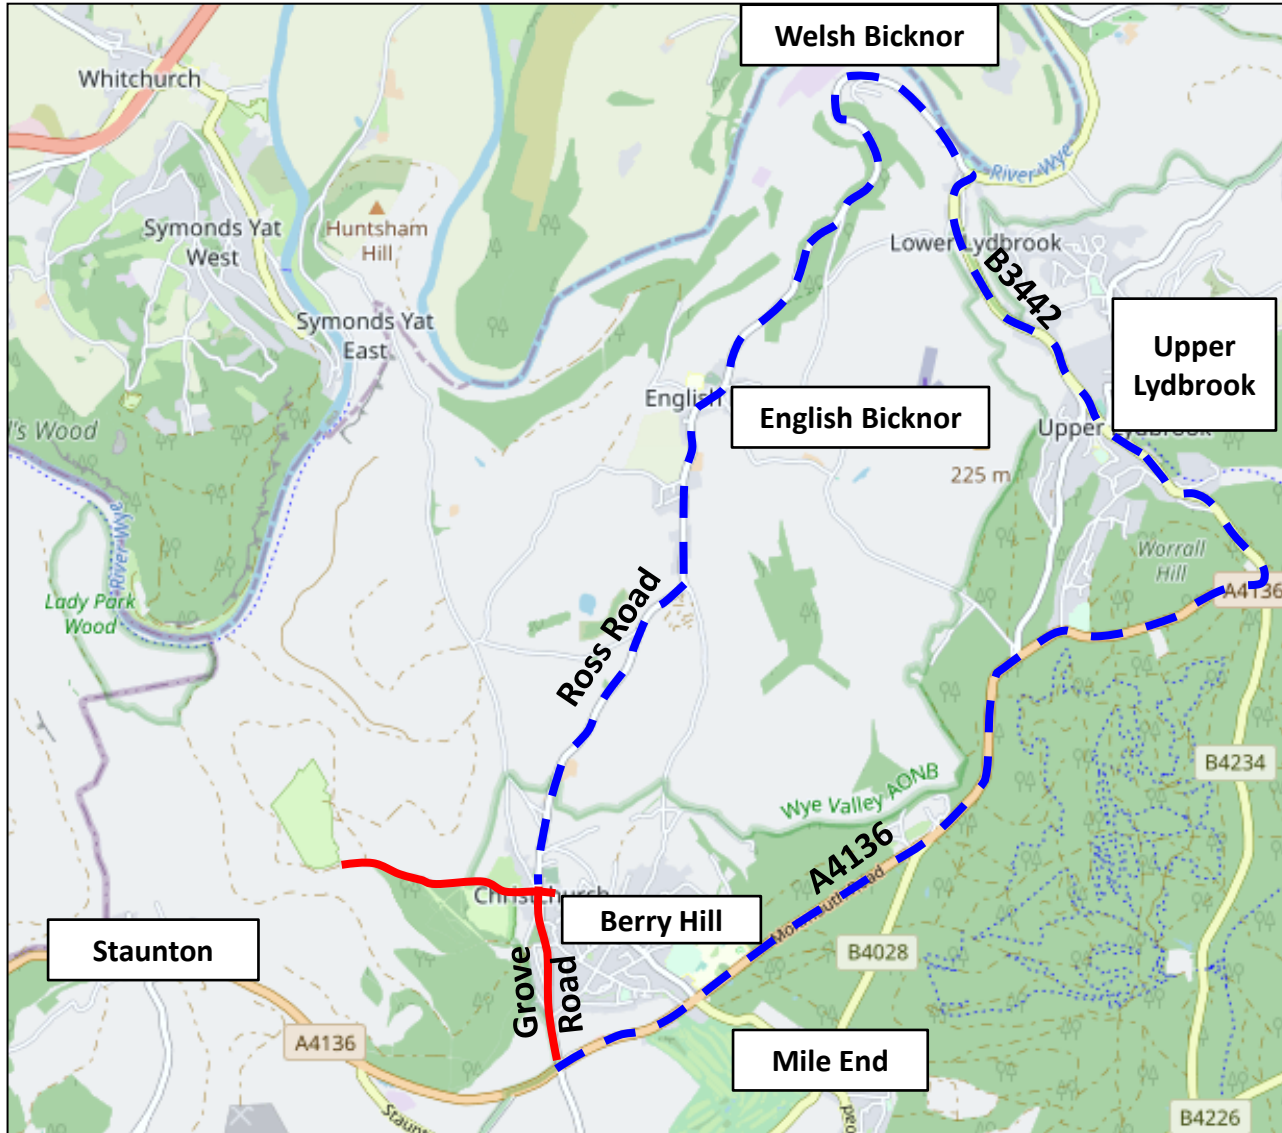

Diversion route for 3/356 Grove Road, Berry Hill, Coleford

-  Road Closure
-  Diversion Route