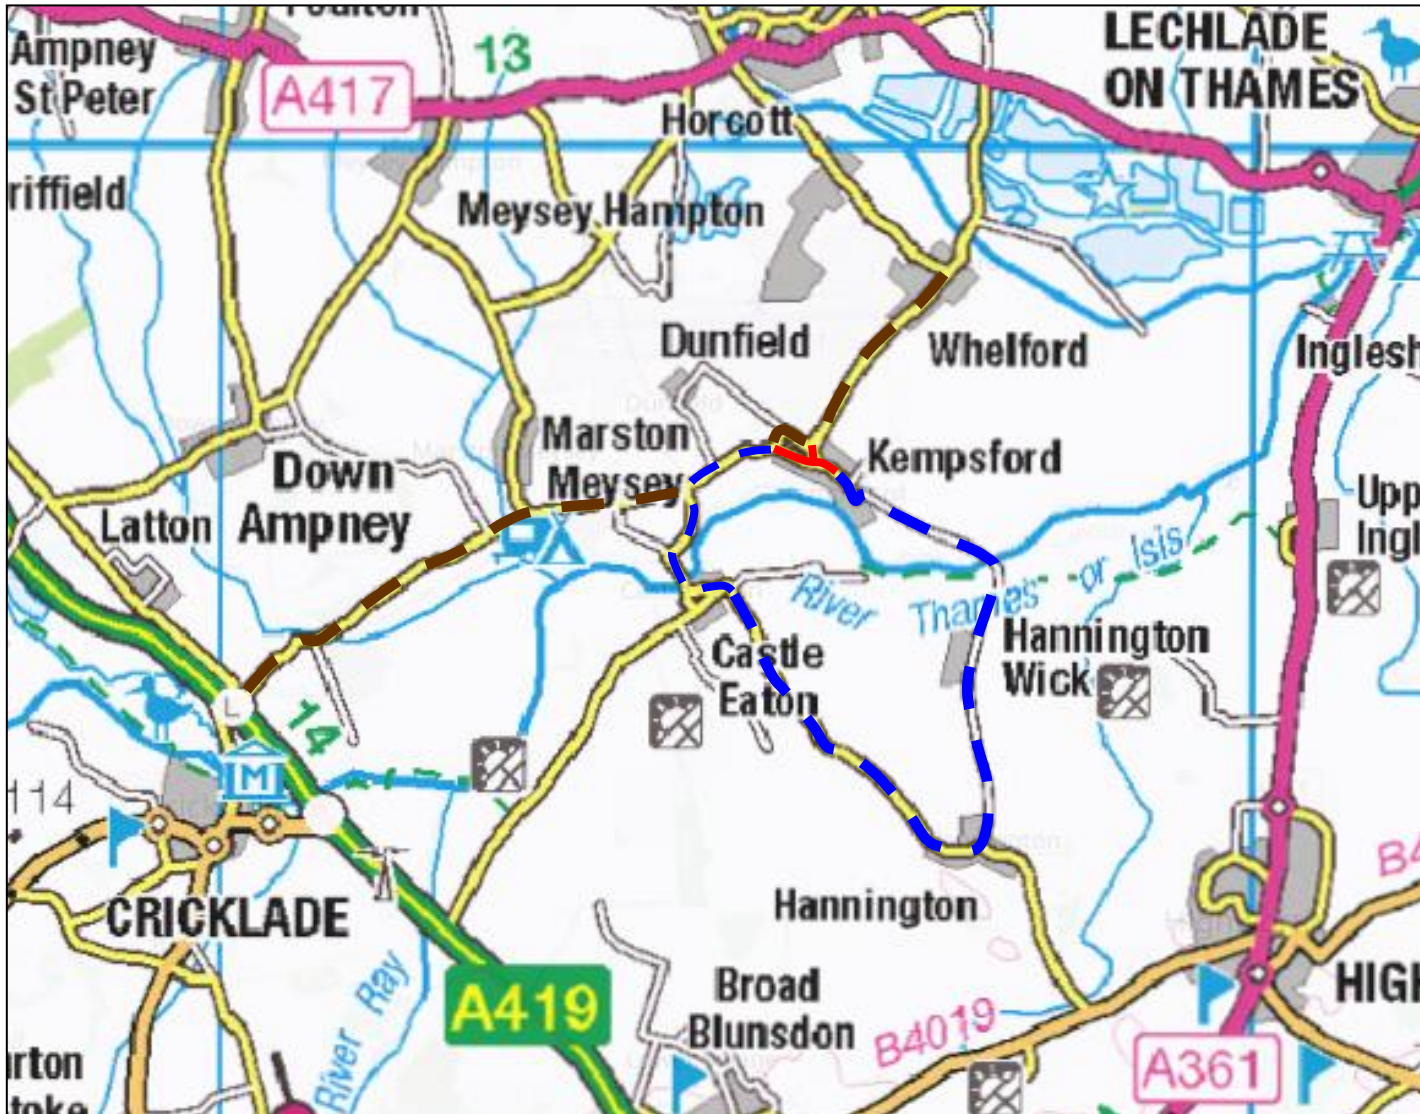

Highways

Diversion route for
3/171 High Street, Kempford

- Road Closure
- Diversion Route for Light vehicles
- Diversion Route for HGV's