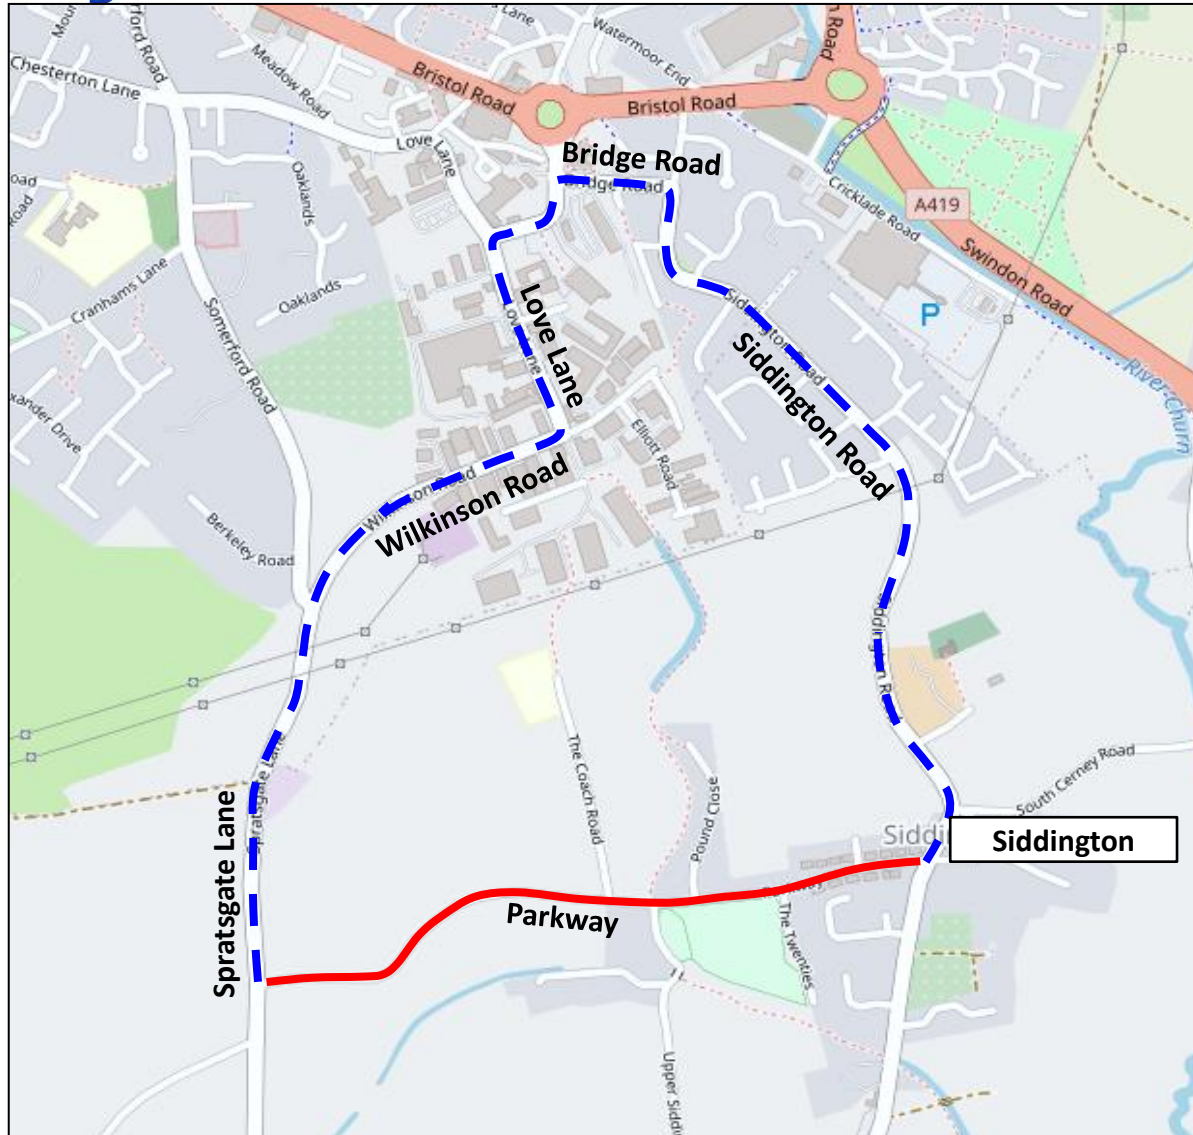

Official Diversion route for 3/184 Parkway, Siddington

- Road Closure
- - - Diversion Route