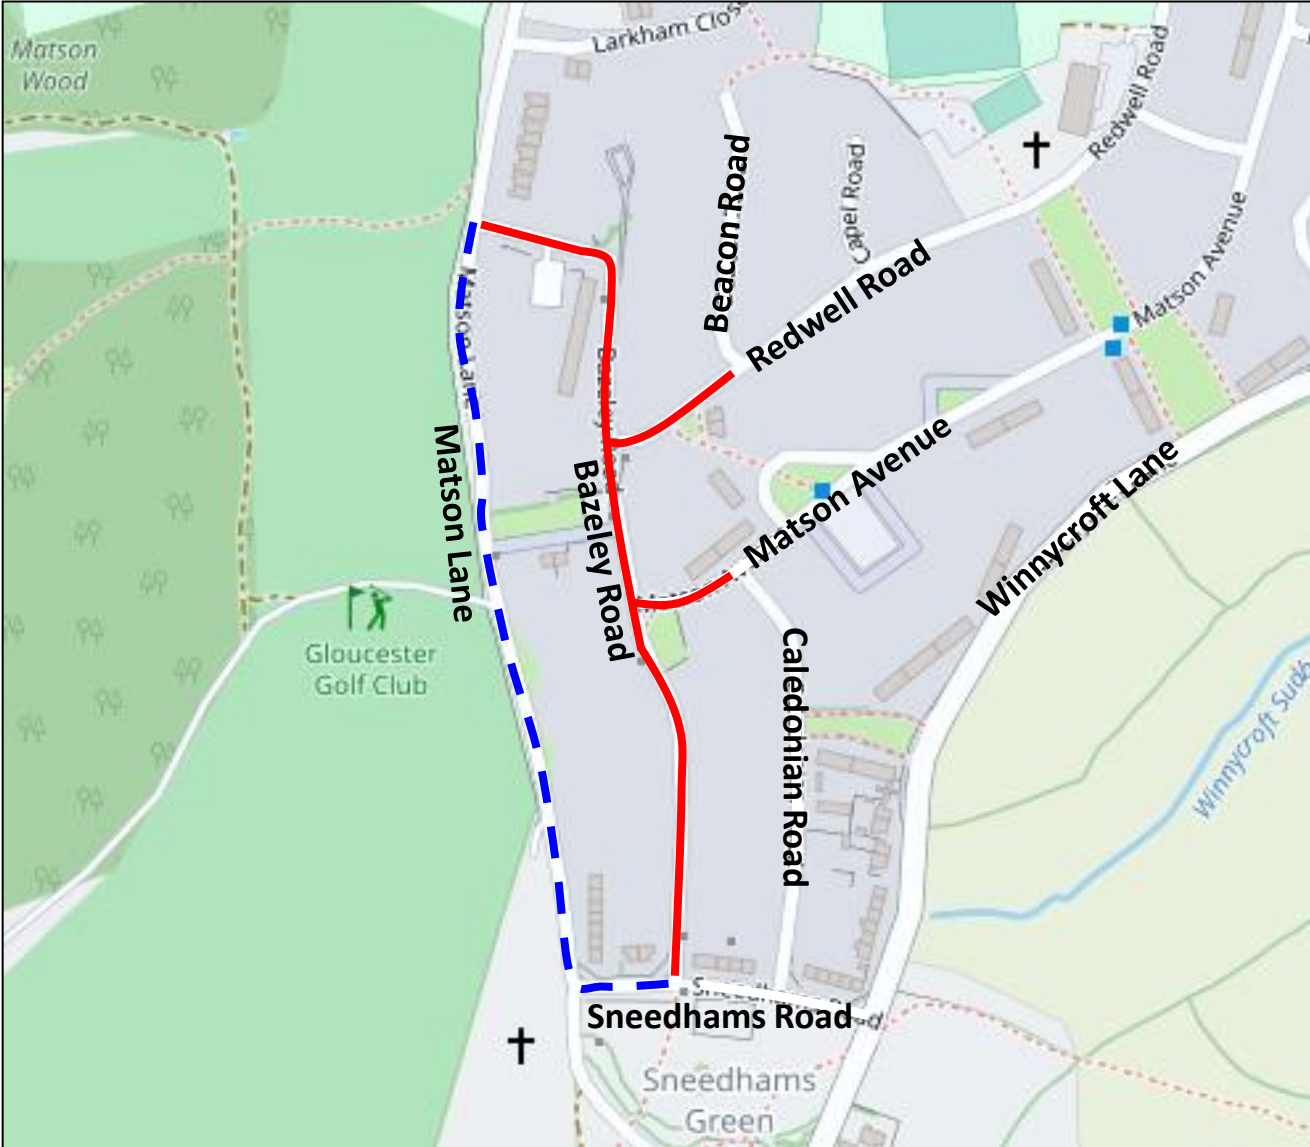

# Highways

Diversion route for  
4/85081 Bazeley Road, Gloucester

- Road Closure
- - - Diversion Route