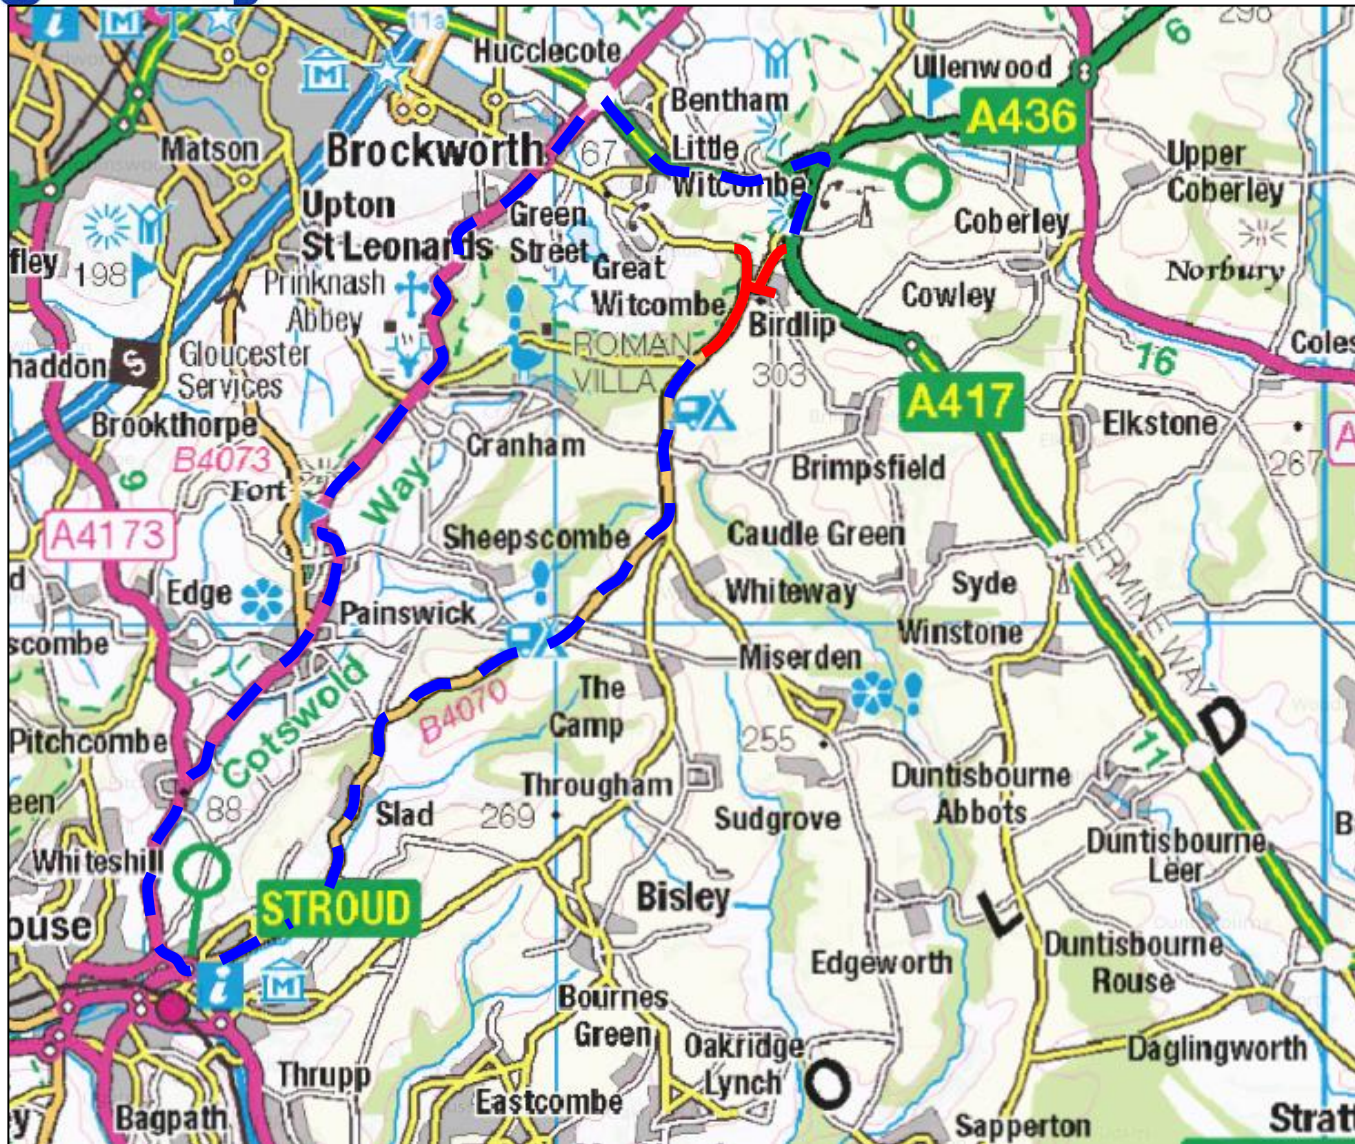

Highways

Official Diversion route for
B4070 Stroud Road, Birdlip

- Road Closure
- Diversion Route