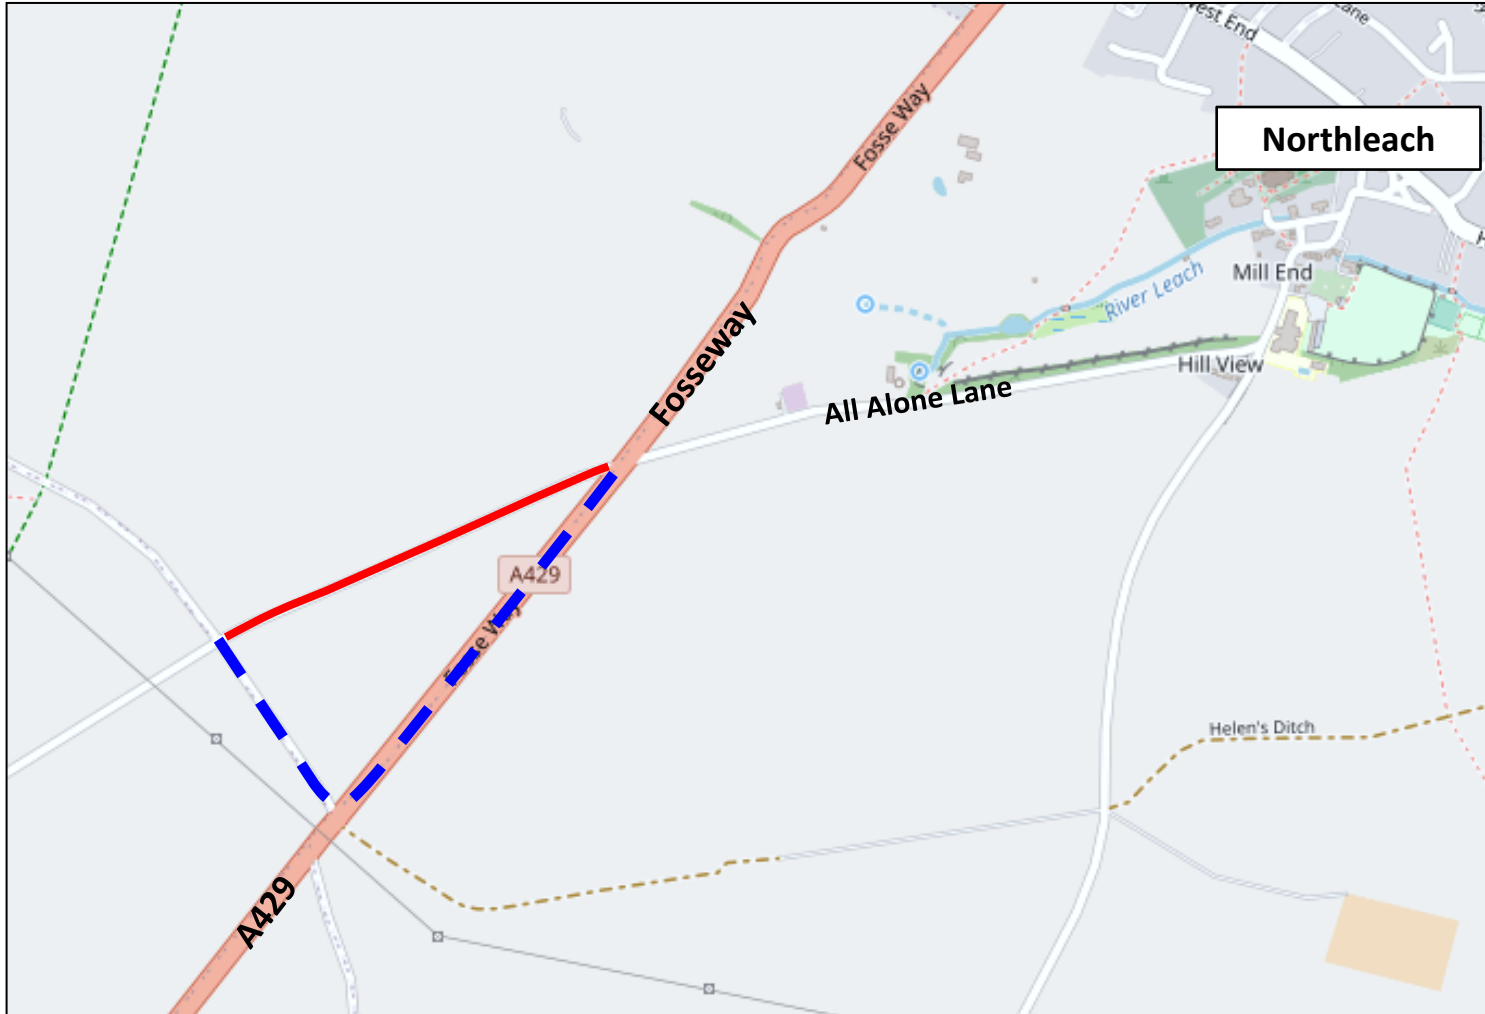

Official Diversion route for 3/147 Saltway to Fosseway, Yanworth, Northleach

- Road Closure
- - - Diversion Route