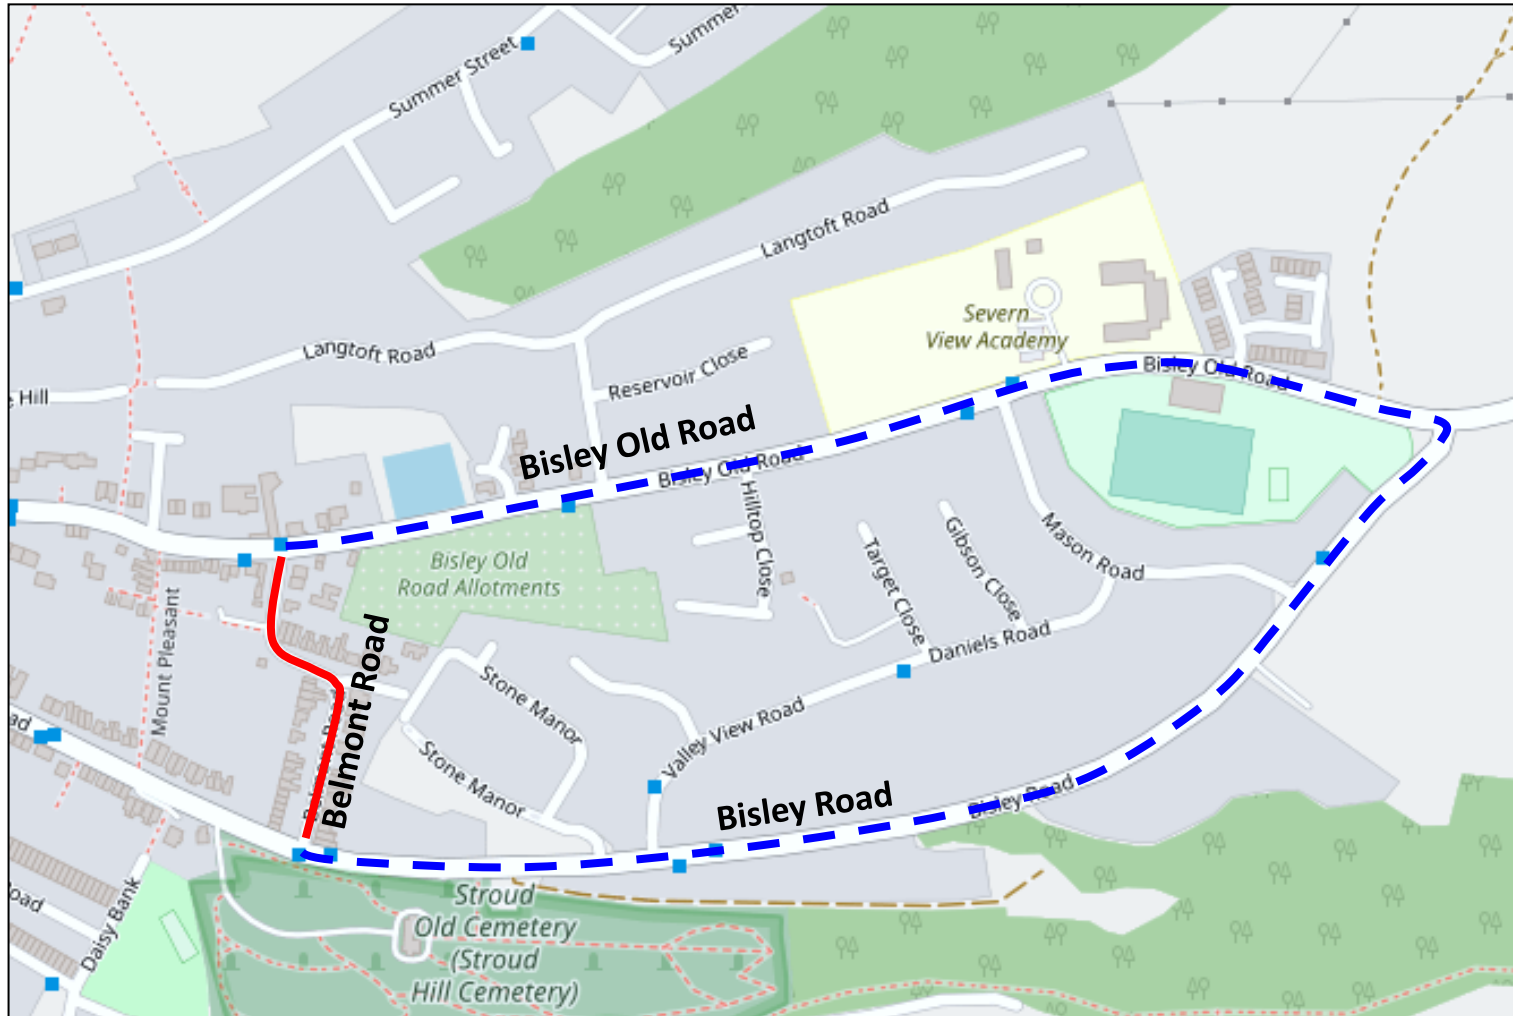

## Official Diversion route for 4/7501 Belmont Road, Stroud

— Road Closure

- - - Diversion Route