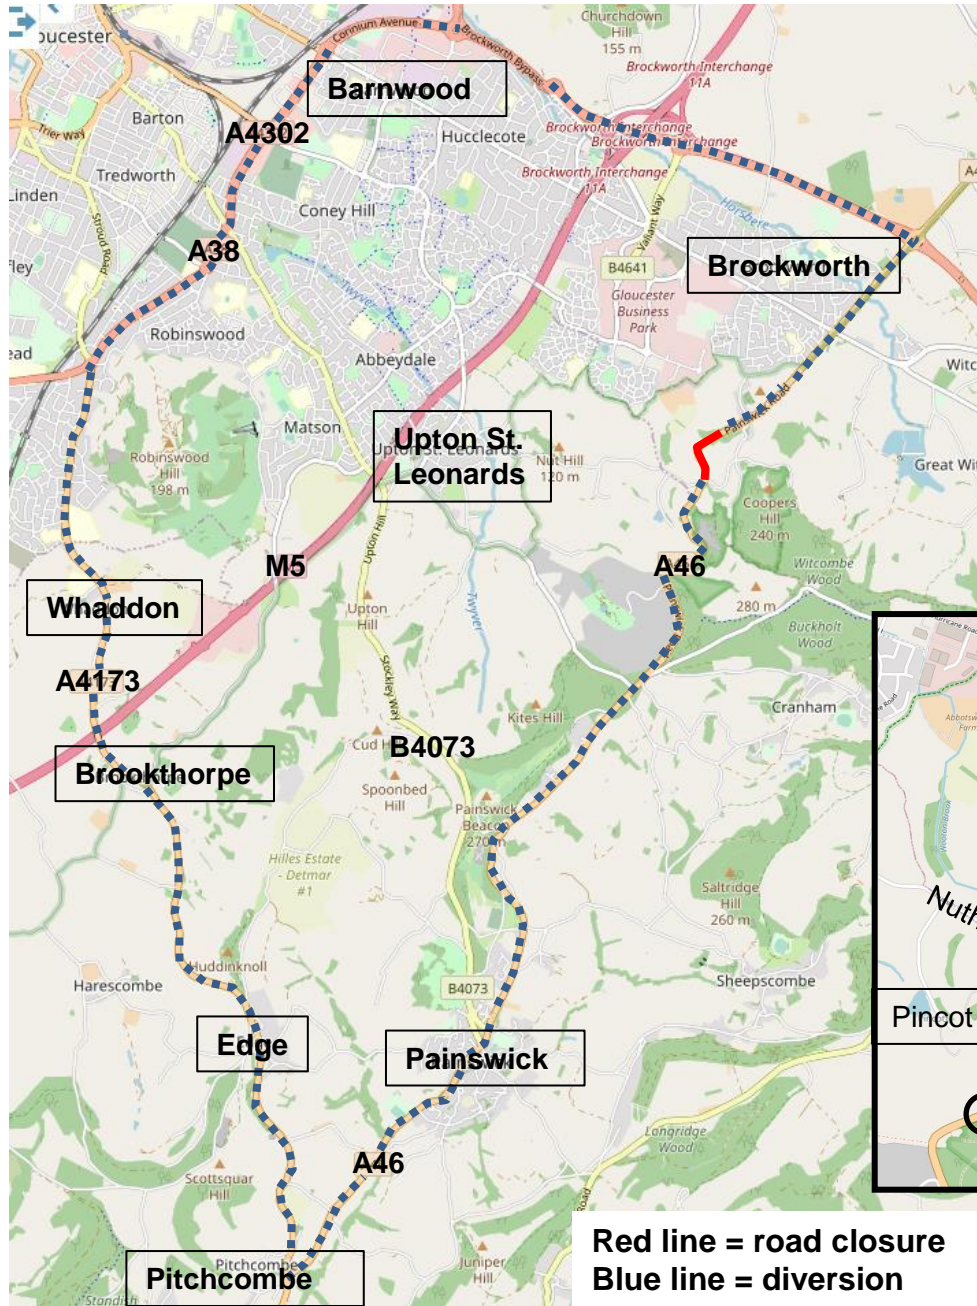

### Diversion route for A46 Coopers Hill

**Red line = road closure**  
**Blue line = diversion**

© Open Street Map Data 2020,  
 Crown copyright and database  
 rights 2020 Ordnance Survey  
 100019134