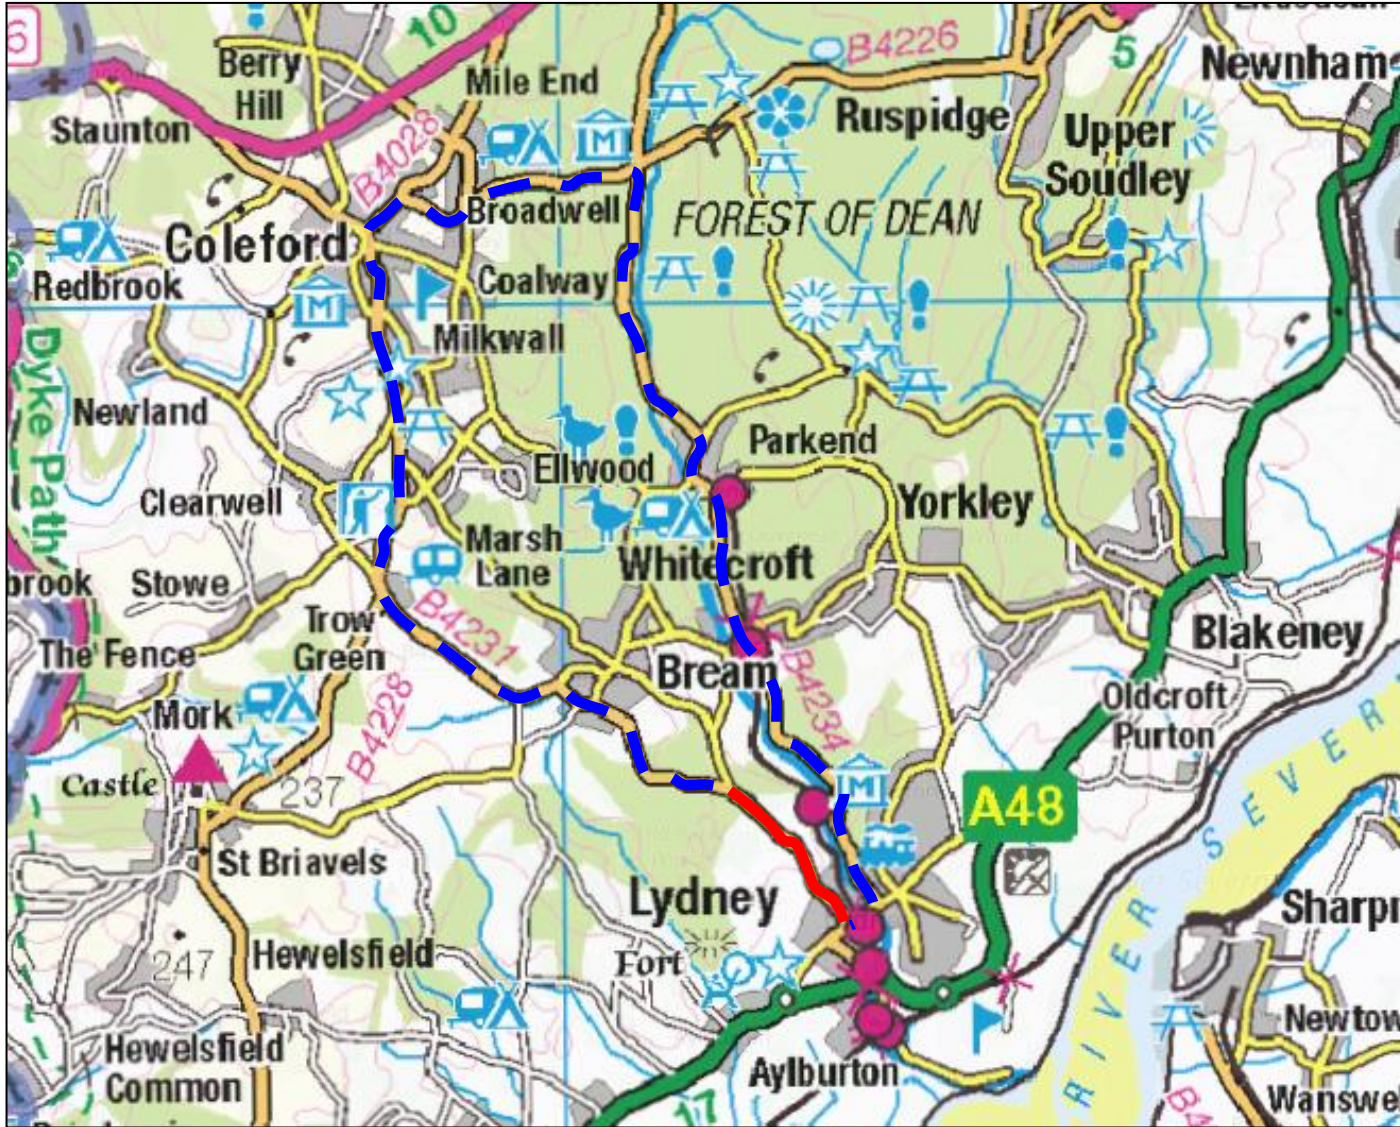

Highways

Diversion route for
B4231 Bream Road, Lydney

- Road Closure
- - - Diversion Route