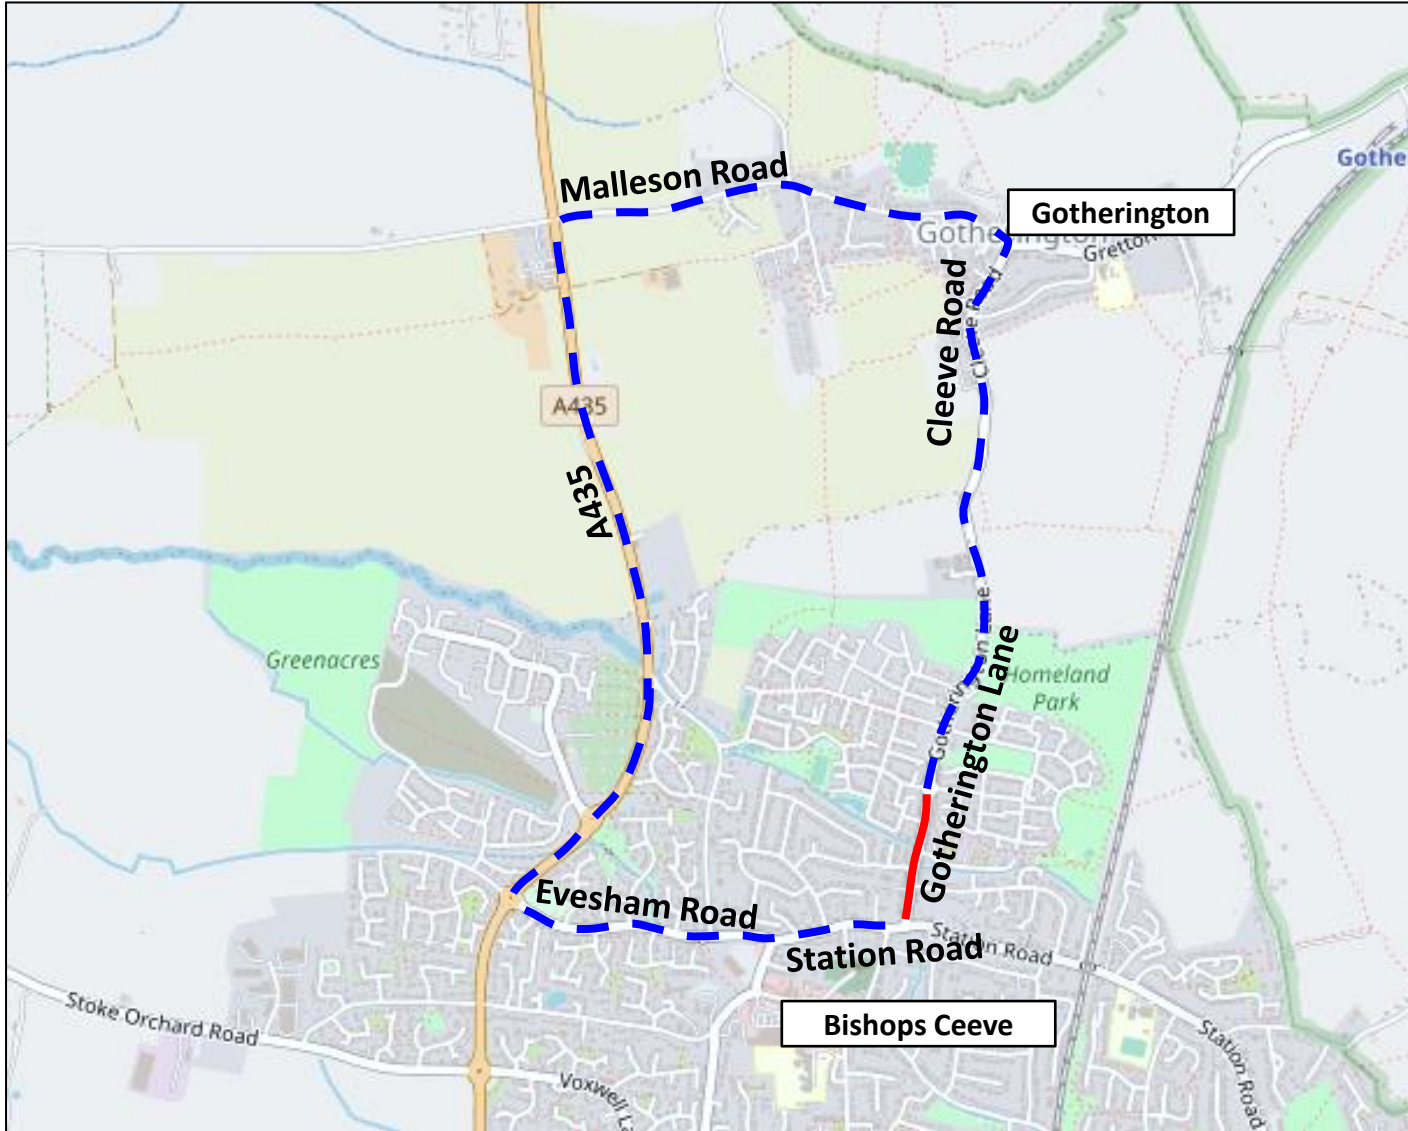

Diversion route for 3/95 Gotherington Lane, Bishops Cleeve

-  Road Closure
-  Diversion Route