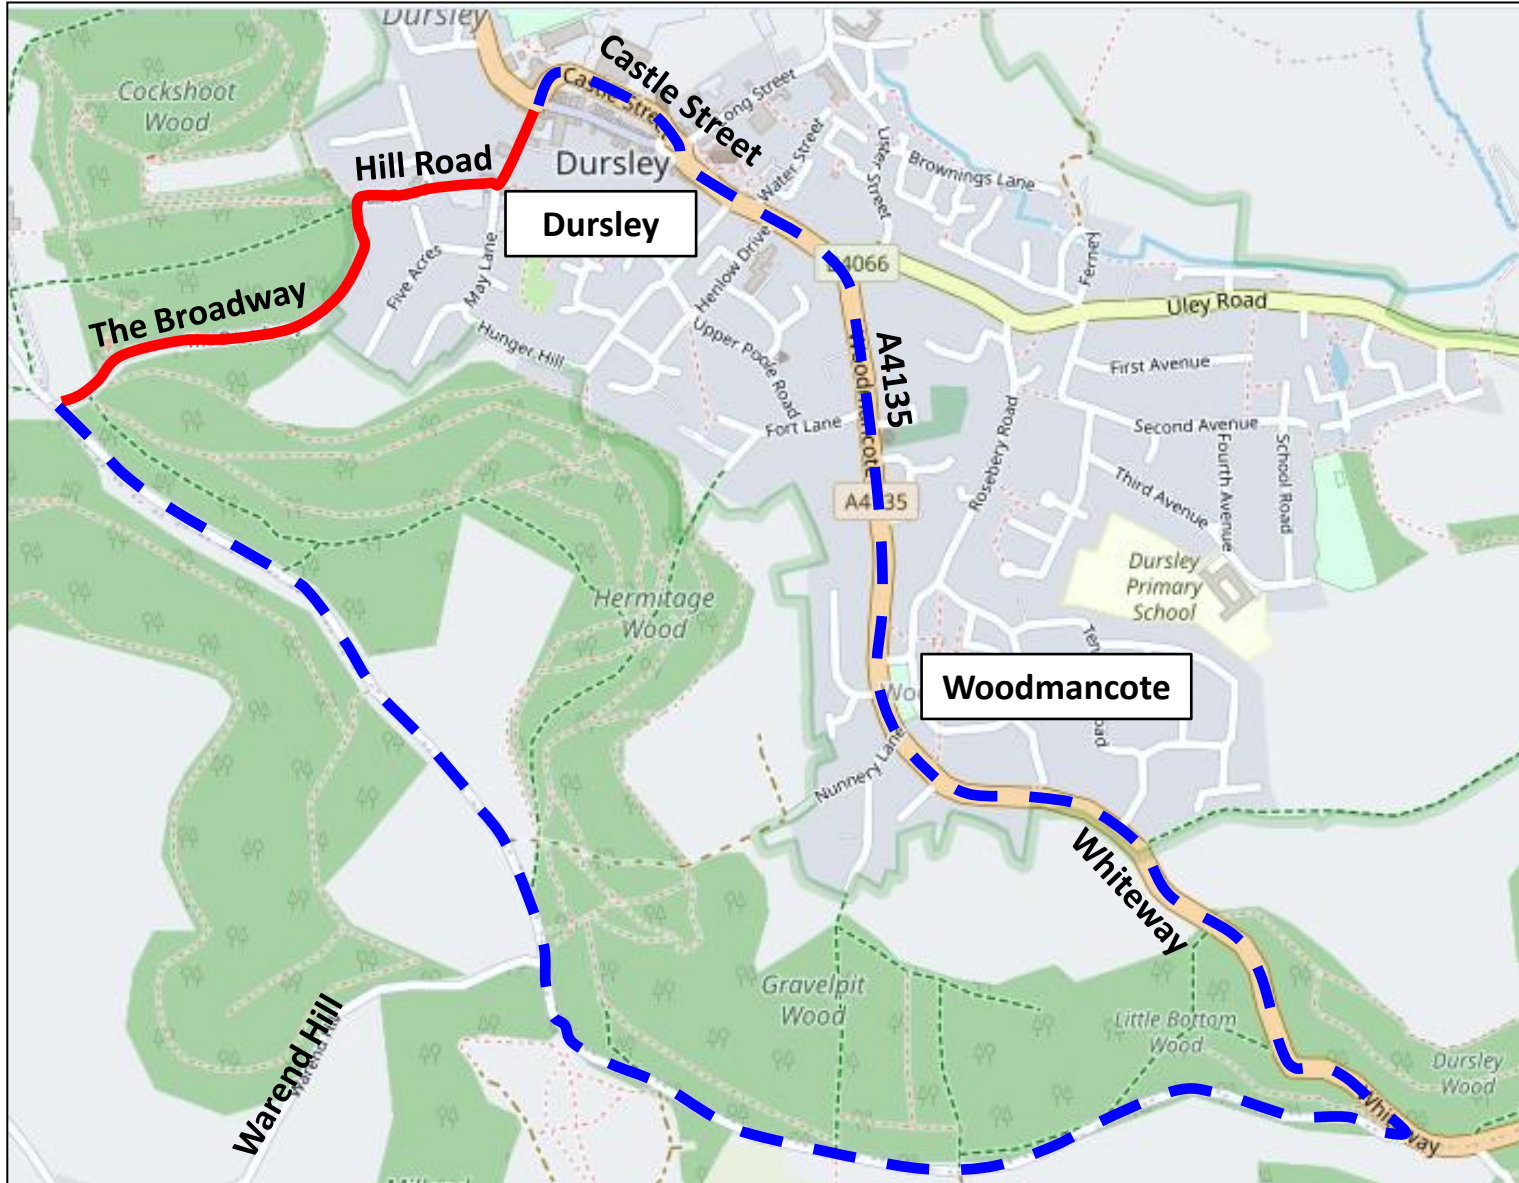

Highways

Diversion route for
4/1470 May Lane & Hill Lane, Dursley

- Road Closure
- - - Diversion Route