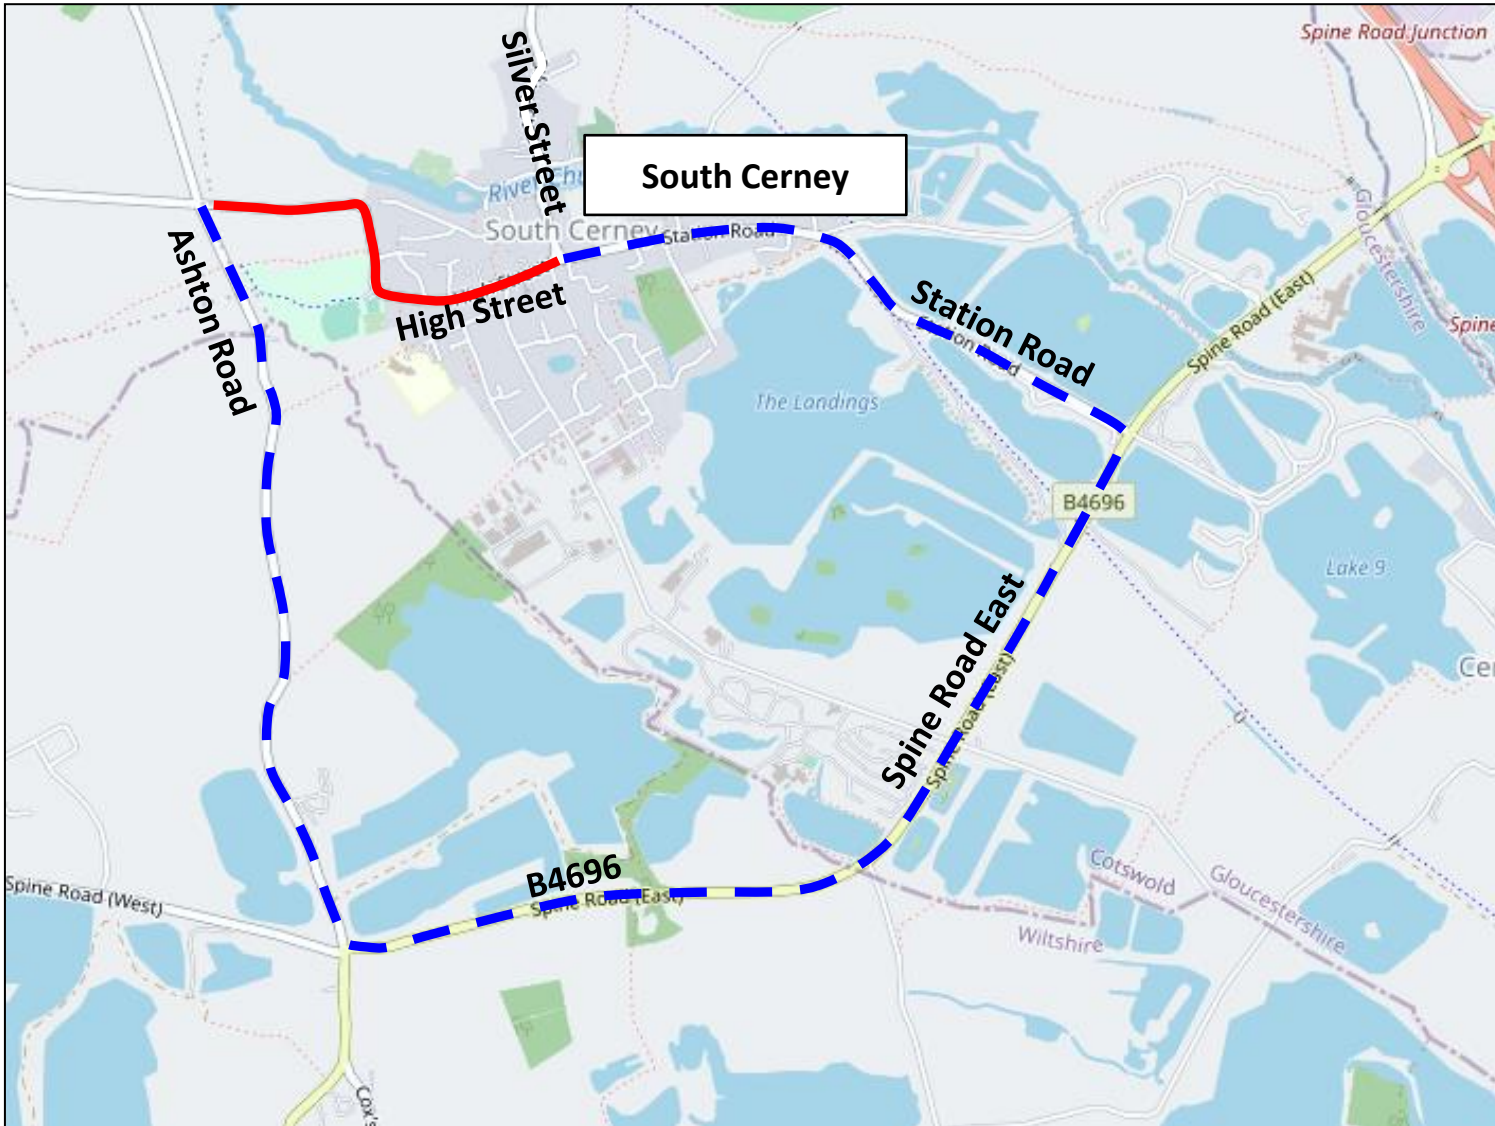

# Highways

Diversion route for  
3/179 High Street, South Cerney

- Road Closure
- - - Diversion Route